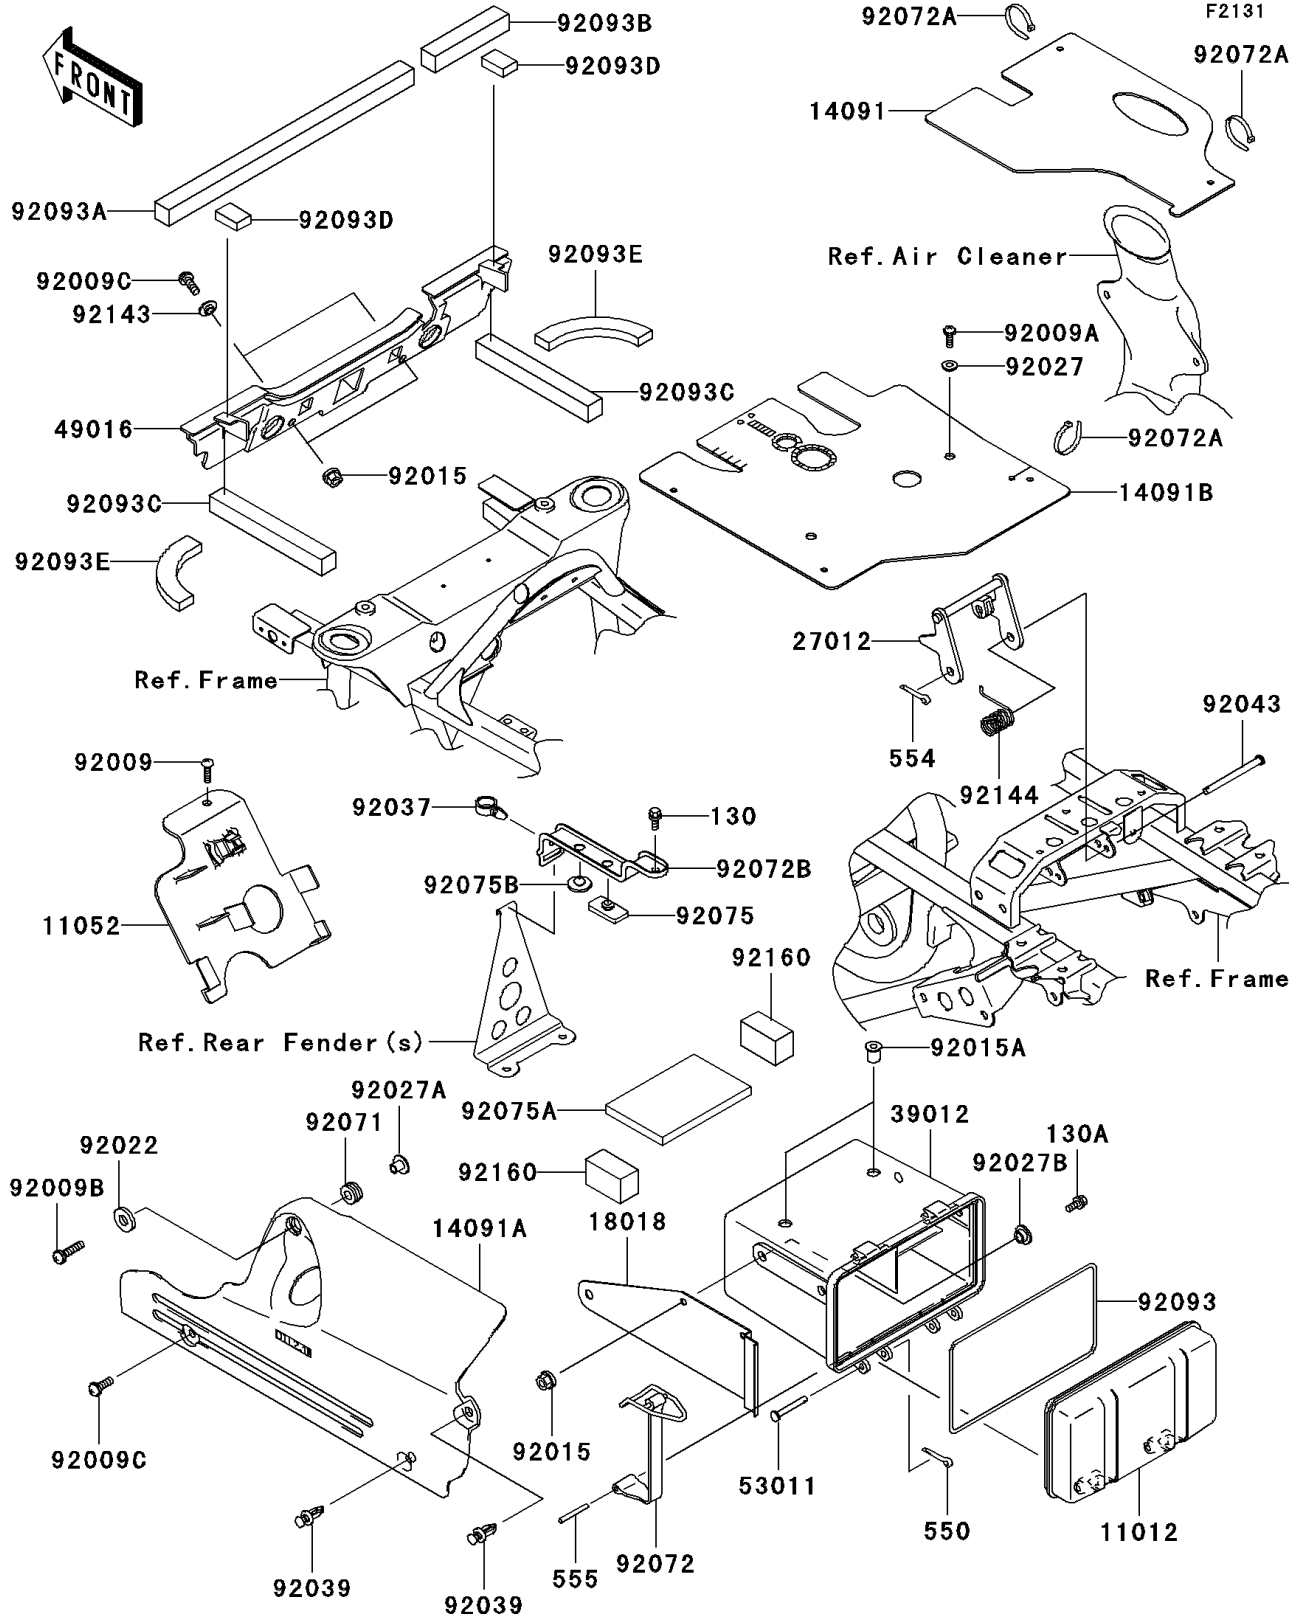

2006 Prairie 360 PARTS DIAGRAM

Frame Fittings

2006 Prairie 360 PARTS LIST

Frame Fittings

ITEM NAME	PART NUMBER	QUANTITY
BOLT-FLANGED,6X14 (Ref # 130)	130BB0614	1
CAP,STORAGE CASE (Ref # 11012)	11012-1951	1
BRACKET,ELECTRIC BASE (Ref # 11052)	11052-7529	1
COVER,CARBURETOR (Ref # 14091)	14091-7516	1
COVER,ENGINE,F.BLACK (Ref # 14091A)	14091-7524-6Z	1
COVER,CYLINDER HEAD BRACKET (Ref # 14091B)	14091-7526	1
PLATE-HEAT GUARD (Ref # 18018)	18018-7501	1
HOOK,SEAT (Ref # 27012)	27012-1381	1
CASE-STORAGE (Ref # 39012)	39012-7501	1
COVER-SEAL (Ref # 49016)	49016-1221	1
PIN,6X39 (Ref # 53011)	53011-006	2
SCREW,TAPPING,6X16 (Ref # 92009)	92009-1166	1
SCREW,TAPPING,5X10 (Ref # 92009A)	92009-1332	2
SCREW,6X25 (Ref # 92009B)	92009-1465	1
SCREW,6X16 (Ref # 92009C)	92009-1621	3
NUT,FLANGED,6MM,BLACK (Ref # 92015)	92015-1233	6
NUT (Ref # 92015A)	92015-1700	2
WASHER,7X18X1.2 (Ref # 92022)	92022-1545	1
COLLAR,L=4.6 (Ref # 92027)	92027-1168	2
COLLAR,FLANGED,L=12.1,BLACK (Ref # 92027A)	92027-1651	1
COLLAR,L=5.6 (Ref # 92027B)	92027-1933	4
CLAMP,HOSE (Ref # 92037)	92037-1827	1
RIVET (Ref # 92039)	92039-1229	2
PIN,6X77 (Ref # 92043)	92043-1367	1
GROMMET (Ref # 92071)	92071-3716	1
BAND,STORAGE CASE (Ref # 92072)	92072-0098	2
BAND,L=188 (Ref # 92072A)	92072-1239	6
BAND,BATTERY (Ref # 92072B)	92072-7501	1
DAMPER (Ref # 92075)	92075-1054	1

2006 Prairie 360 PARTS LIST

Frame Fittings

ITEM NAME	PART NUMBER	QUANTITY
DAMPER,BATTERY (Ref # 92075A)	92075-1997	1
DAMPER,RUBBER (Ref # 92075B)	92075-261	1
SEAL (Ref # 92093)	92093-1570	1
SEAL (Ref # 92093A)	92093-1577	1
SEAL (Ref # 92093B)	92093-1578	1
SEAL (Ref # 92093C)	92093-1580	2
SEAL (Ref # 92093D)	92093-1581	2
SEAL (Ref # 92093E)	92093-1582	2
COLLAR (Ref # 92143)	92143-1087	2
SPRING,SEAT HOOK (Ref # 92144)	92144-1174	1
DAMPER (Ref # 92160)	92160-1744	2
BOLT-FLANGED,6X16 (Ref # 130A)	130BB0616	4
PIN-COTTER,2.0X12 (Ref # 550)	550AA2012	2
PIN-SNAP (Ref # 554)	554DA0600	1
PIN-SPRING (Ref # 555)	555A0436	2