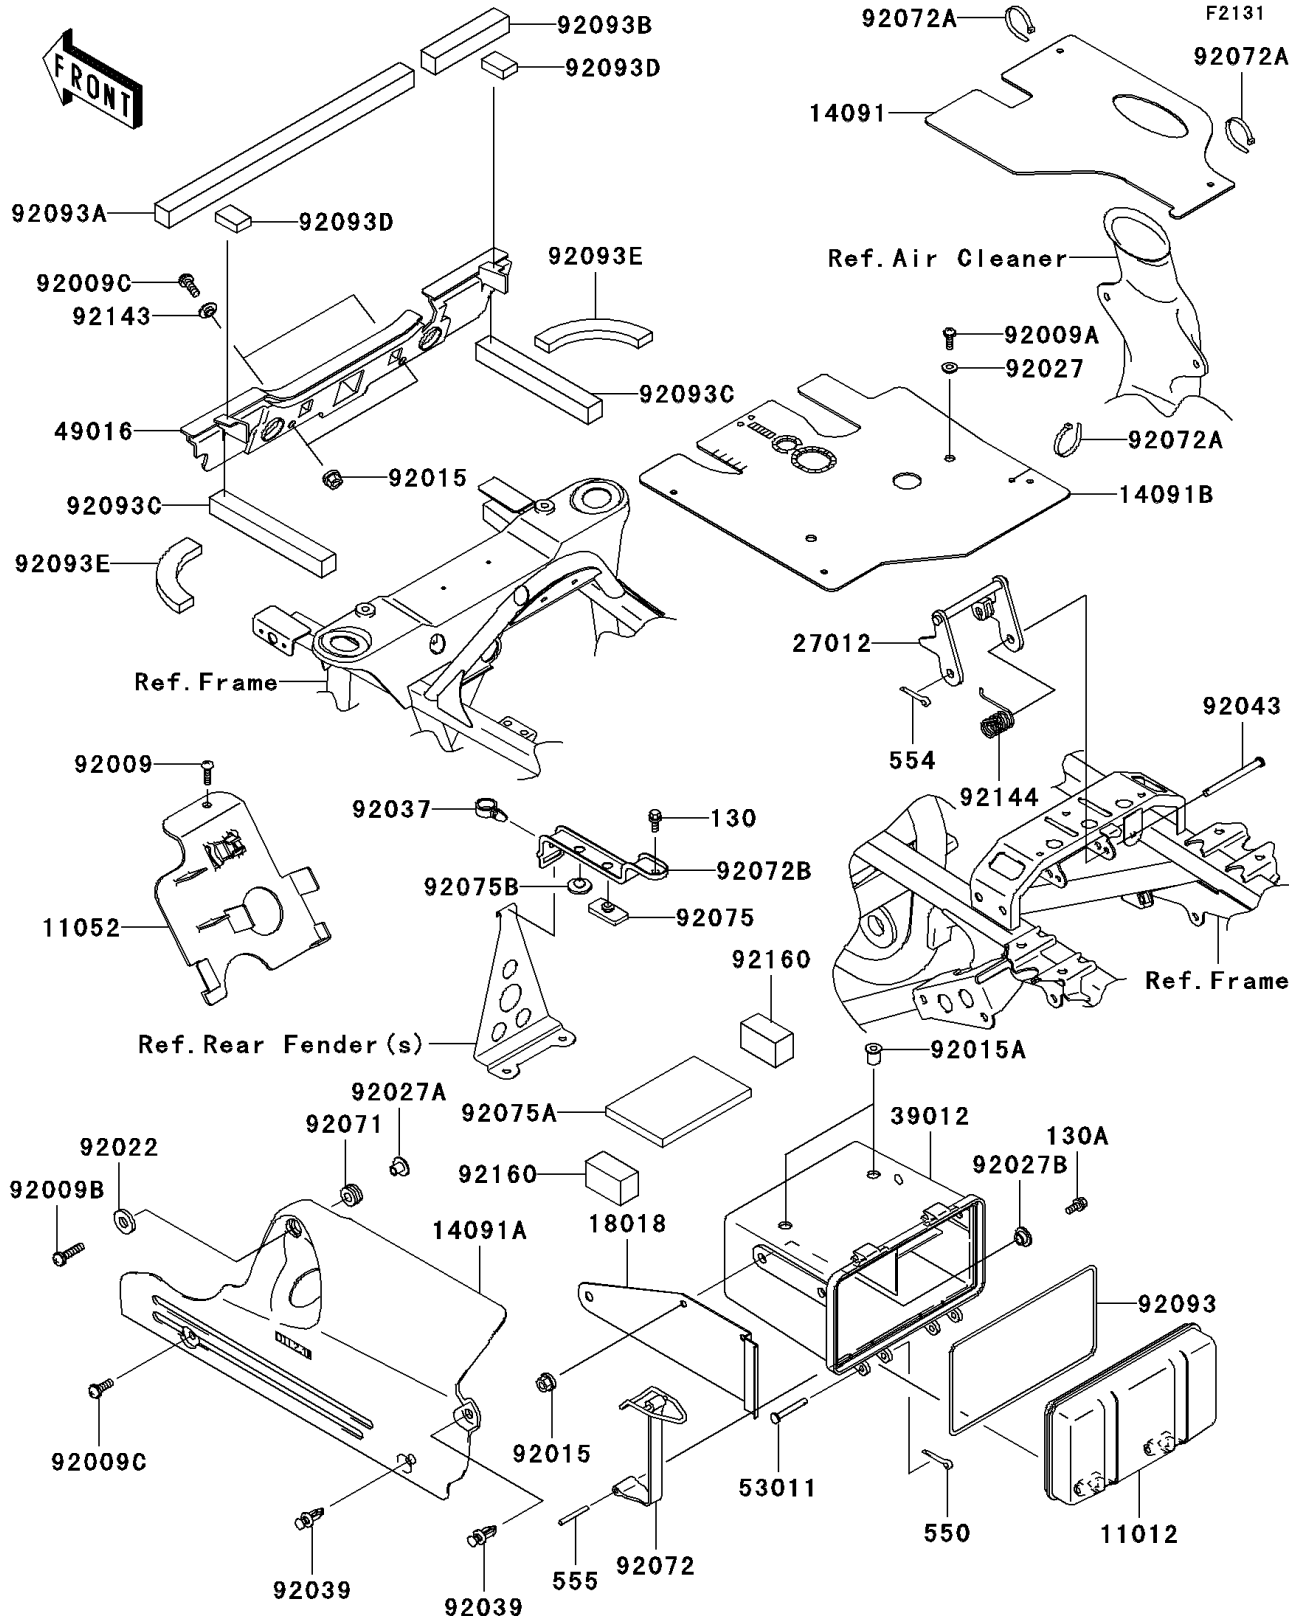

# 2007 Prairie 360 PARTS DIAGRAM

## Frame Fittings

## 2007 Prairie 360 PARTS LIST

### Frame Fittings

ITEM NAME	PART NUMBER	QUANTITY
BOLT-FLANGED,6X14 (Ref # 130)	130BB0614	1
CAP,STORAGE CASE (Ref # 11012)	11012-1951	1
BRACKET,ELECTRIC BASE (Ref # 11052)	11052-7529	1
COVER,CARBURETOR (Ref # 14091)	14091-7516	1
COVER,ENGINE,F.BLACK (Ref # 14091A)	14091-7524-6Z	1
COVER,CYLINDER HEAD BRACKET (Ref # 14091B)	14091-7526	1
PLATE-HEAT GUARD (Ref # 18018)	18018-7501	1
HOOK,SEAT (Ref # 27012)	27012-1381	1
CASE-STORAGE (Ref # 39012)	39012-7501	1
COVER-SEAL (Ref # 49016)	49016-1221	1
PIN,6X39 (Ref # 53011)	53011-006	2
SCREW,TAPPING,6X16 (Ref # 92009)	92009-1166	1
SCREW,TAPPING,5X10 (Ref # 92009A)	92009-1332	2
SCREW,6X25 (Ref # 92009B)	92009-1465	1
SCREW,6X16 (Ref # 92009C)	92009-1621	3
NUT,FLANGED,6MM,BLACK (Ref # 92015)	92015-1233	6
NUT (Ref # 92015A)	92015-1700	2
WASHER,7X18X1.2 (Ref # 92022)	92022-1545	1
COLLAR,L=4.6 (Ref # 92027)	92027-1168	2
COLLAR,FLANGED,L=12.1,BLACK (Ref # 92027A)	92027-1651	1
COLLAR,L=5.6 (Ref # 92027B)	92027-1933	4
CLAMP,HOSE (Ref # 92037)	92037-1827	1
RIVET (Ref # 92039)	92039-1229	2
PIN,6X77 (Ref # 92043)	92043-1367	1
GROMMET (Ref # 92071)	92071-3716	1
BAND,STORAGE CASE (Ref # 92072)	92072-0098	2
BAND,L=188 (Ref # 92072A)	92072-1239	6
BAND,BATTERY (Ref # 92072B)	92072-7501	1
DAMPER (Ref # 92075)	92075-1054	1