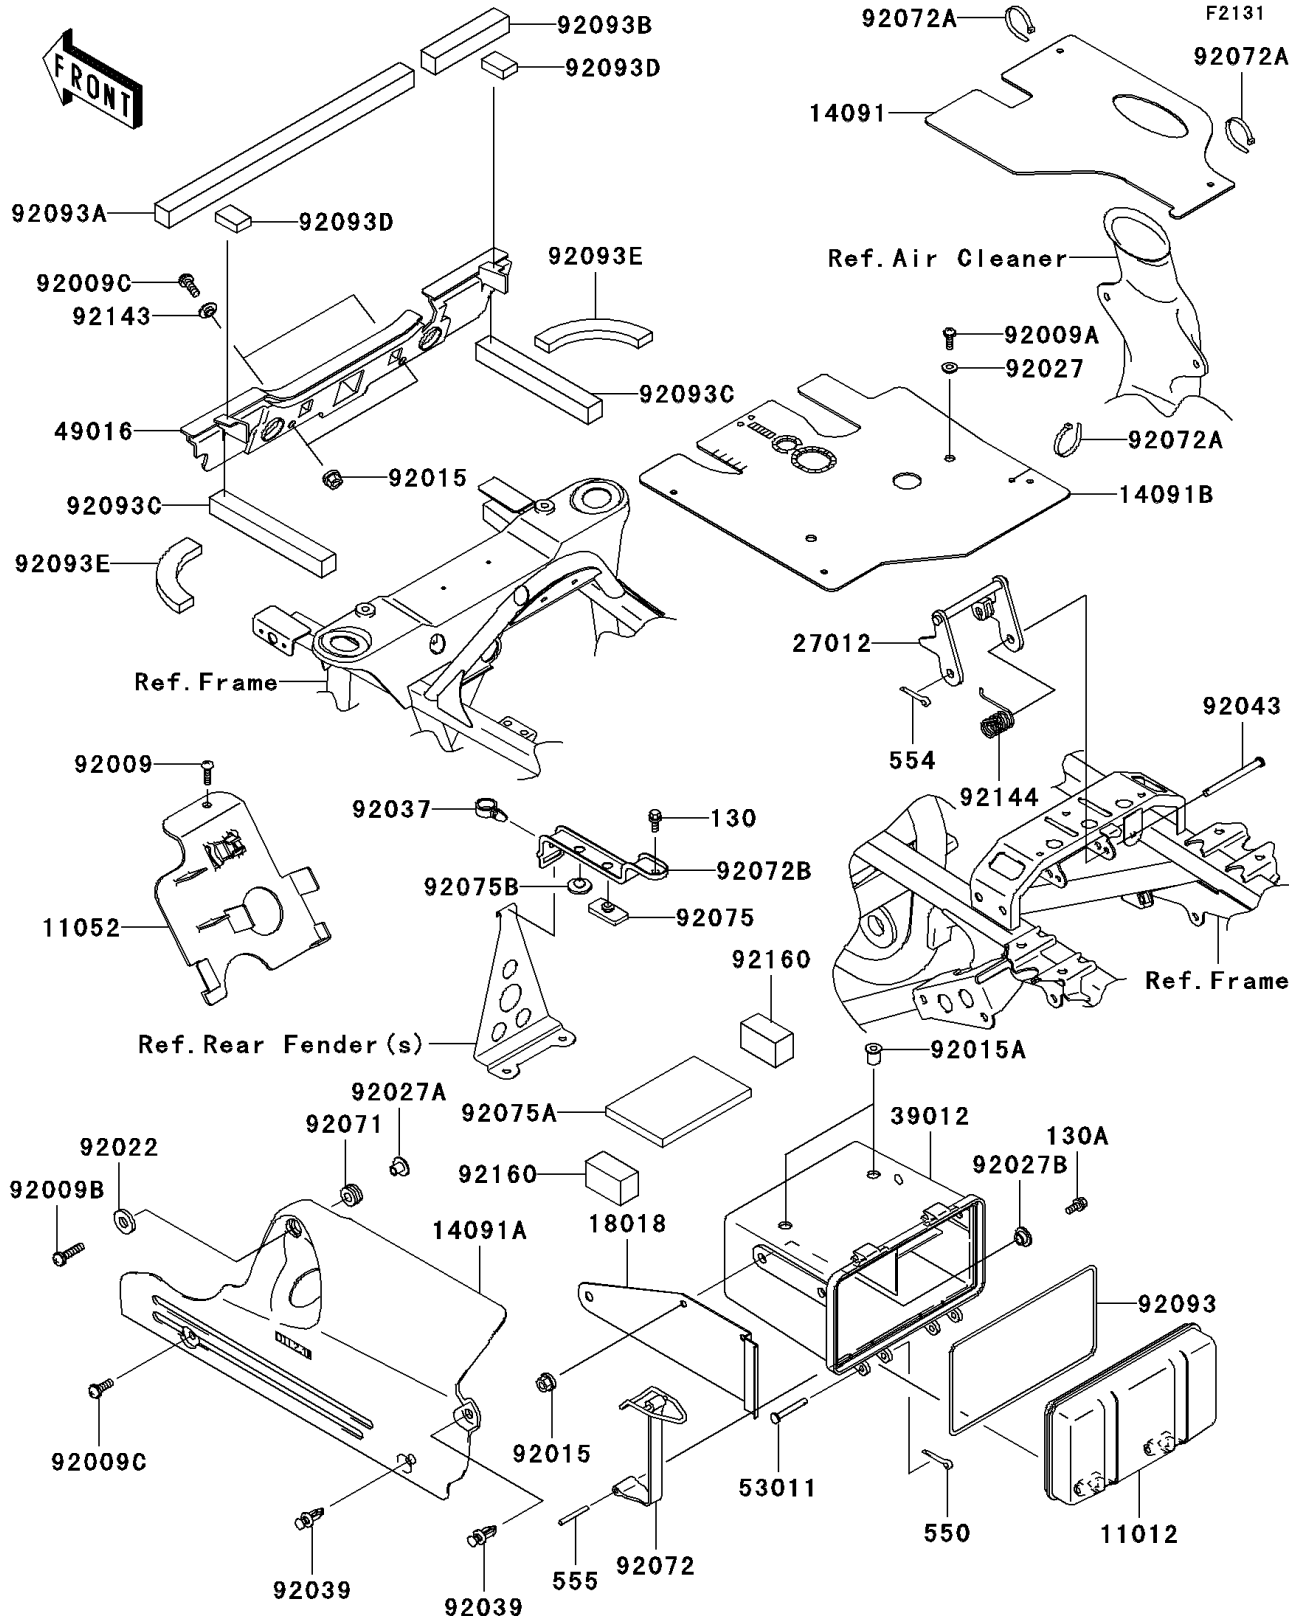

2008 Prairie® 360 PARTS DIAGRAM

Frame Fittings

2008 Prairie® 360 PARTS LIST

Frame Fittings

ITEM NAME	PART NUMBER	QUANTITY
BOLT-FLANGED,6X14 (Ref # 130)	130BB0614	1
CAP,STORAGE CASE (Ref # 11012)	11012-1951	1
BRACKET,ELECTRIC BASE (Ref # 11052)	11052-7529	1
COVER,CARBURETOR (Ref # 14091)	14091-7516	1
COVER,ENGINE,F.BLACK (Ref # 14091A)	14091-7524-6Z	1
COVER,CYLINDER HEAD BRACKET (Ref # 14091B)	14091-7526	1
PLATE-HEAT GUARD (Ref # 18018)	18018-7501	1
HOOK,SEAT (Ref # 27012)	27012-1381	1
CASE-STORAGE (Ref # 39012)	39012-7501	1
COVER-SEAL (Ref # 49016)	49016-1221	1
PIN,6X39 (Ref # 53011)	53011-006	2
SCREW,TAPPING,6X16 (Ref # 92009)	92009-1166	1
SCREW,TAPPING,5X10 (Ref # 92009A)	92009-1332	2
SCREW,6X25 (Ref # 92009B)	92009-1465	1
SCREW,6X16 (Ref # 92009C)	92009-1621	3
NUT,FLANGED,6MM,BLACK (Ref # 92015)	92015-1233	6
NUT (Ref # 92015A)	92015-1700	2
WASHER,7X18X1.2 (Ref # 92022)	92022-1545	1
COLLAR,L=4.6 (Ref # 92027)	92027-1168	2
COLLAR,FLANGED,L=12.1,BLACK (Ref # 92027A)	92027-1651	1
COLLAR,L=5.6 (Ref # 92027B)	92027-1933	4
CLAMP,HOSE (Ref # 92037)	92037-1827	1
RIVET (Ref # 92039)	92039-1229	2
PIN,6X77 (Ref # 92043)	92043-1367	1
GROMMET (Ref # 92071)	92071-3716	1
BAND,STORAGE CASE (Ref # 92072)	92072-0098	2
BAND,L=188 (Ref # 92072A)	92072-1239	6
BAND,BATTERY (Ref # 92072B)	92072-7501	1
DAMPER (Ref # 92075)	92075-1054	1

2008 Prairie® 360 PARTS LIST

Frame Fittings

ITEM NAME	PART NUMBER	QUANTITY
DAMPER,BATTERY (Ref # 92075A)	92075-1997	1
DAMPER,RUBBER (Ref # 92075B)	92075-261	1
SEAL (Ref # 92093)	92093-1570	1
SEAL (Ref # 92093A)	92093-1577	1
SEAL (Ref # 92093B)	92093-1578	1
SEAL (Ref # 92093C)	92093-1580	2
SEAL (Ref # 92093D)	92093-1581	2
SEAL (Ref # 92093E)	92093-1582	2
COLLAR (Ref # 92143)	92143-1087	2
SPRING,SEAT HOOK (Ref # 92144)	92144-1174	1
DAMPER (Ref # 92160)	92160-1744	2
BOLT-FLANGED,6X16 (Ref # 130A)	130BB0616	4
PIN-COTTER,2.0X12 (Ref # 550)	550AA2012	2
PIN-SNAP (Ref # 554)	554DA0600	1
PIN-SPRING (Ref # 555)	555A0436	2