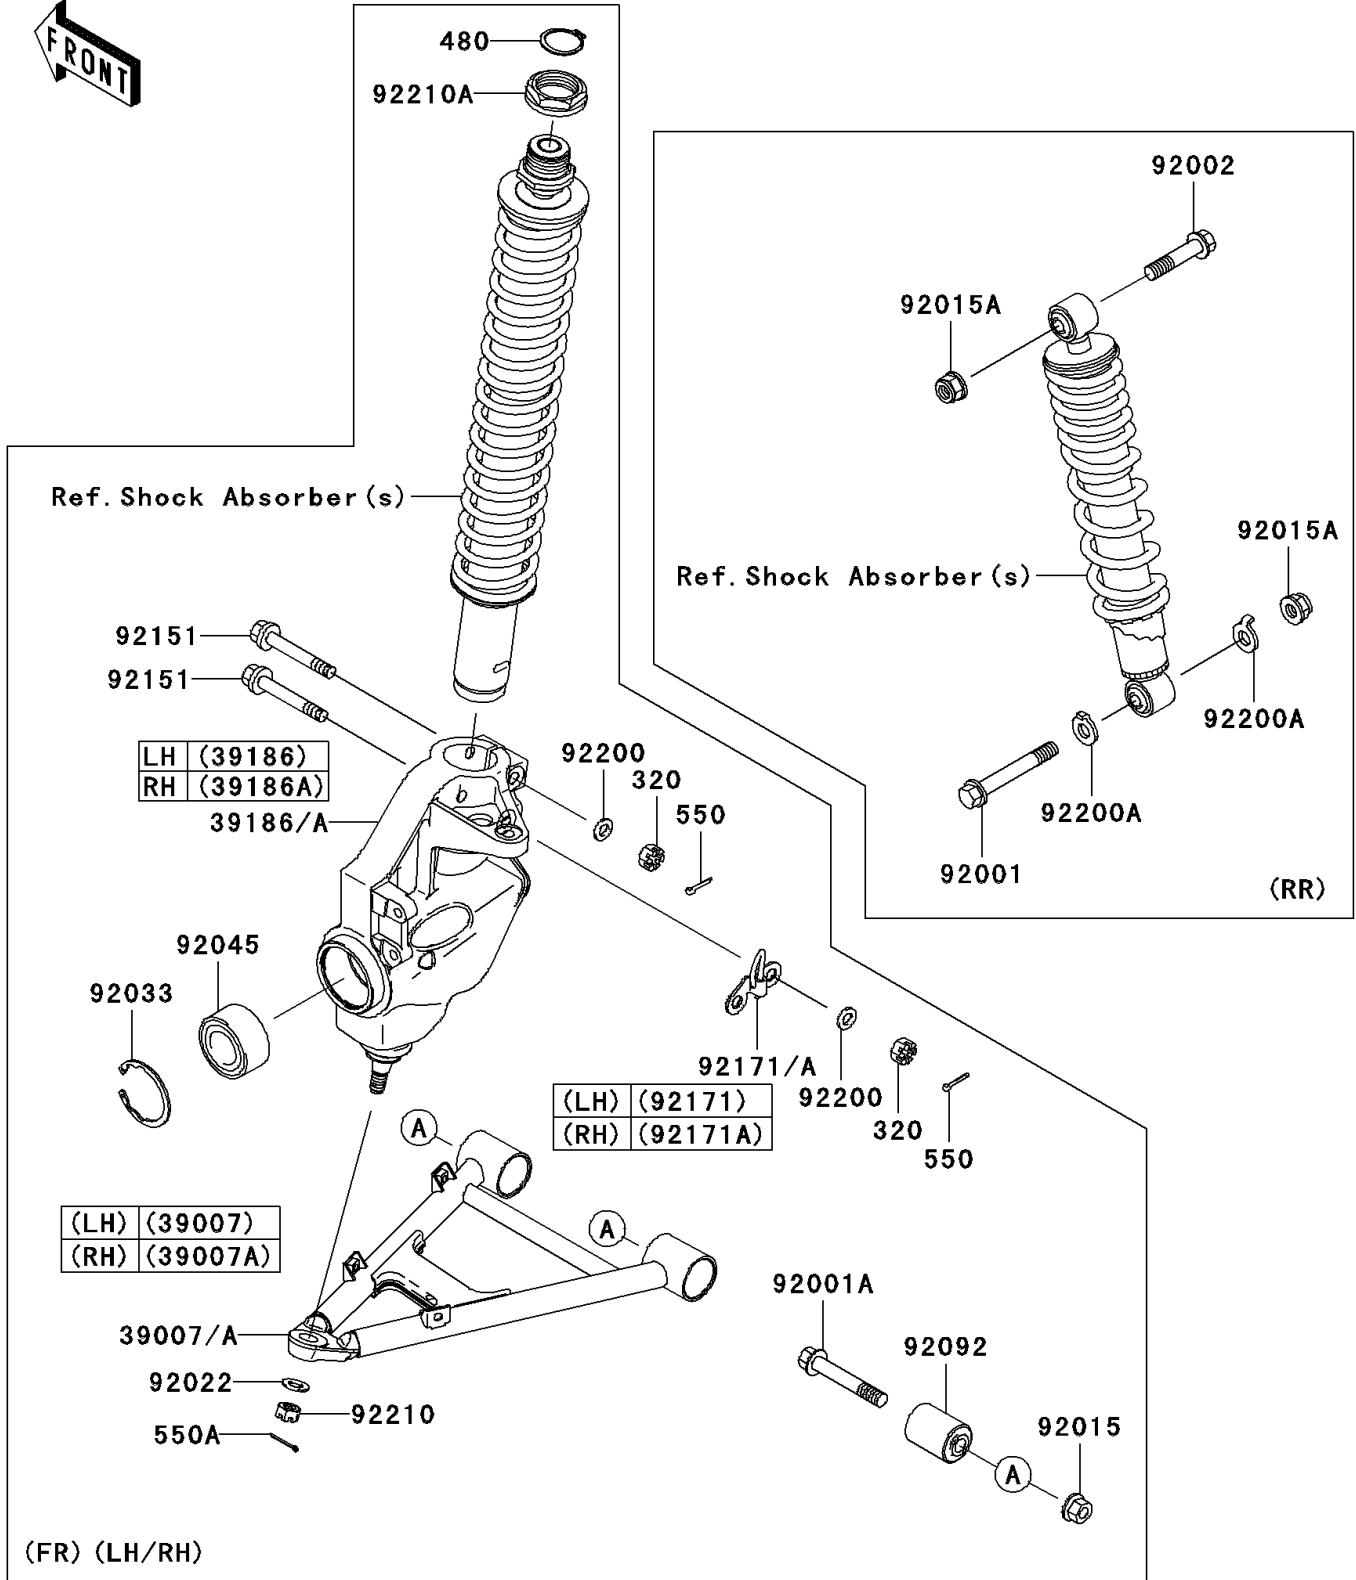

2009 Prairie[®] 360 PARTS DIAGRAM

Suspension

F2150

2009 Prairie® 360 PARTS LIST

Suspension

ITEM NAME	PART NUMBER	QUANTITY
NUT-CASTLE (Ref # 320)	320BA1000	4
CIRCLIP-TYPE-C,32MM (Ref # 480)	480J3200	2
PIN-COTTER,2.0X15 (Ref # 550)	550AA2015	4
PIN-COTTER,3.0X25 (Ref # 550A)	550AA3025	2
ARM-SUSP,LH (Ref # 39007)	39007-0053	1
ARM-SUSP,RH (Ref # 39007A)	39007-0054	1
KNUCKLE ASSY,FR,LH (Ref # 39186)	39186-0043	1
KNUCKLE ASSY,FR,RH (Ref # 39186A)	39186-0044	1
BOLT,FLANGED,12X88 (Ref # 92001)	92001-1693	1
BOLT,FLANGED,12X75 (Ref # 92001A)	92001-1986	4
BOLT,FLANGED,12X55 (Ref # 92002)	92002-1840	1
NUT,12MM (Ref # 92015)	92015-1426	4
NUT,FLANGED,LOCK,12MM (Ref # 92015A)	92015-1617	2
WASHER,12.3X22X1.6 (Ref # 92022)	92022-1065	2
RING-SNAP,55MM (Ref # 92033)	92033-1274	2
BEARING-BALL,30BWD08ACA13 (Ref # 92045)	92045-0095	2
BUSHING-RUBBER (Ref # 92092)	92092-7501	4
BOLT,FLANGED,10X70 (Ref # 92151)	92151-1879	4
CLAMP,LH (Ref # 92171)	92171-1499	1
CLAMP,RH (Ref # 92171A)	92171-1500	1
WASHER,10.5X19X2.3 (Ref # 92200)	92200-1042	4
WASHER,CLAW,12.7X25.4X3.4 (Ref # 92200A)	92200-7501	2
NUT,CASTLE,12MM (Ref # 92210)	92210-0395	2
NUT,35MM (Ref # 92210A)	92210-1066	2