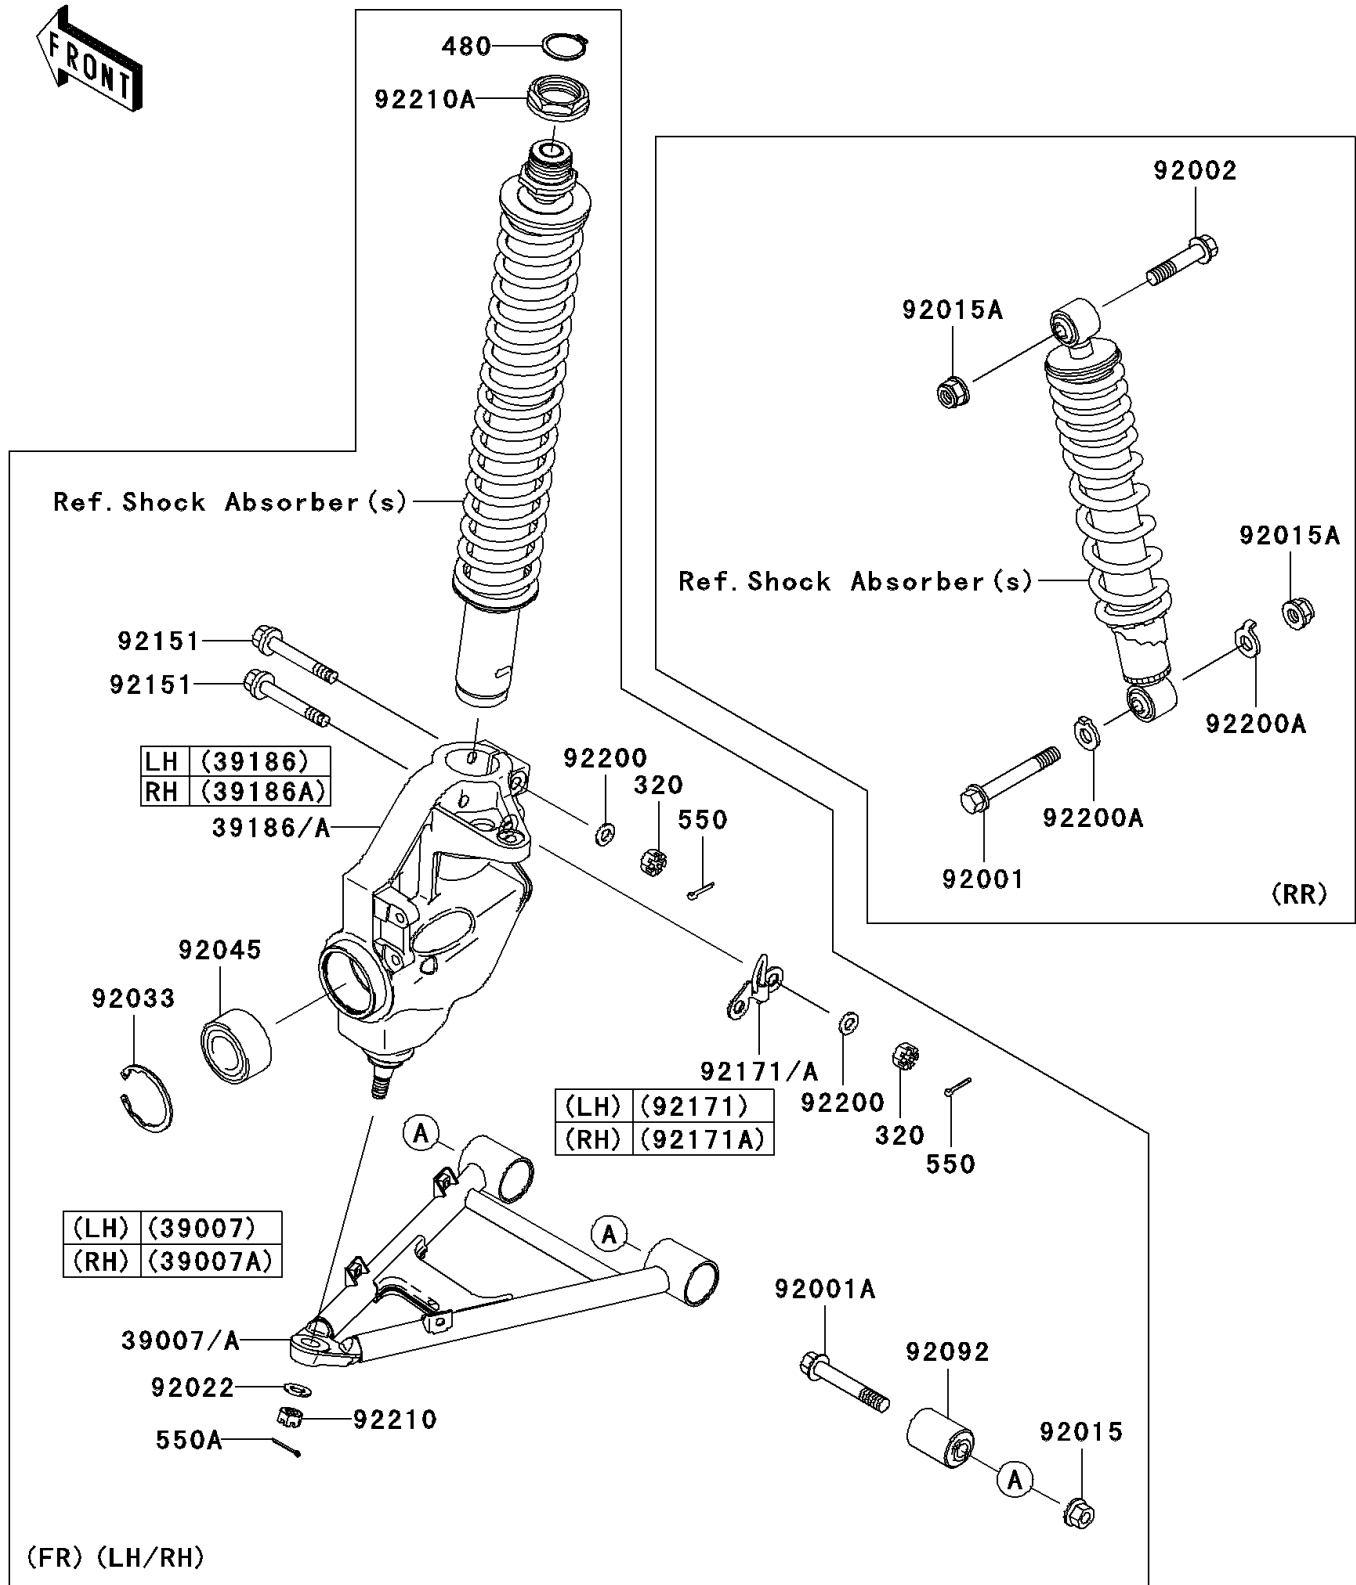

2009 Prairie® 360 PARTS DIAGRAM

Suspension

F2150

2009 Prairie® 360 PARTS LIST

Suspension

ITEM NAME	PART NUMBER	QUANTITY
NUT-CASTLE (Ref # 320)	320BA1000	4
CIRCLIP-TYPE-C,32MM (Ref # 480)	480J3200	2
PIN-COTTER,2.0X15 (Ref # 550)	550AA2015	4
PIN-COTTER,3.0X25 (Ref # 550A)	550AA3025	2
ARM-SUSP,LH (Ref # 39007)	39007-0053	1
ARM-SUSP,RH (Ref # 39007A)	39007-0054	1
KNUCKLE ASSY,FR,LH (Ref # 39186)	39186-0043	1
KNUCKLE ASSY,FR,RH (Ref # 39186A)	39186-0044	1
BOLT,FLANGED,12X88 (Ref # 92001)	92001-1693	1
BOLT,FLANGED,12X75 (Ref # 92001A)	92001-1986	4
BOLT,FLANGED,12X55 (Ref # 92002)	92002-1840	1
NUT,12MM (Ref # 92015)	92015-1426	4
NUT,FLANGED,LOCK,12MM (Ref # 92015A)	92015-1617	2
WASHER,12.3X22X1.6 (Ref # 92022)	92022-1065	2
RING-SNAP,55MM (Ref # 92033)	92033-1274	2
BEARING-BALL,30BWD08ACA13 (Ref # 92045)	92045-0095	2
BUSHING-RUBBER (Ref # 92092)	92092-7501	4
BOLT,FLANGED,10X70 (Ref # 92151)	92151-1879	4
CLAMP,LH (Ref # 92171)	92171-1499	1
CLAMP,RH (Ref # 92171A)	92171-1500	1
WASHER,10.5X19X2.3 (Ref # 92200)	92200-1042	4
WASHER,CLAW,12.7X25.4X3.4 (Ref # 92200A)	92200-7501	2
NUT,CASTLE,12MM (Ref # 92210)	92210-0395	2
NUT,35MM (Ref # 92210A)	92210-1066	2