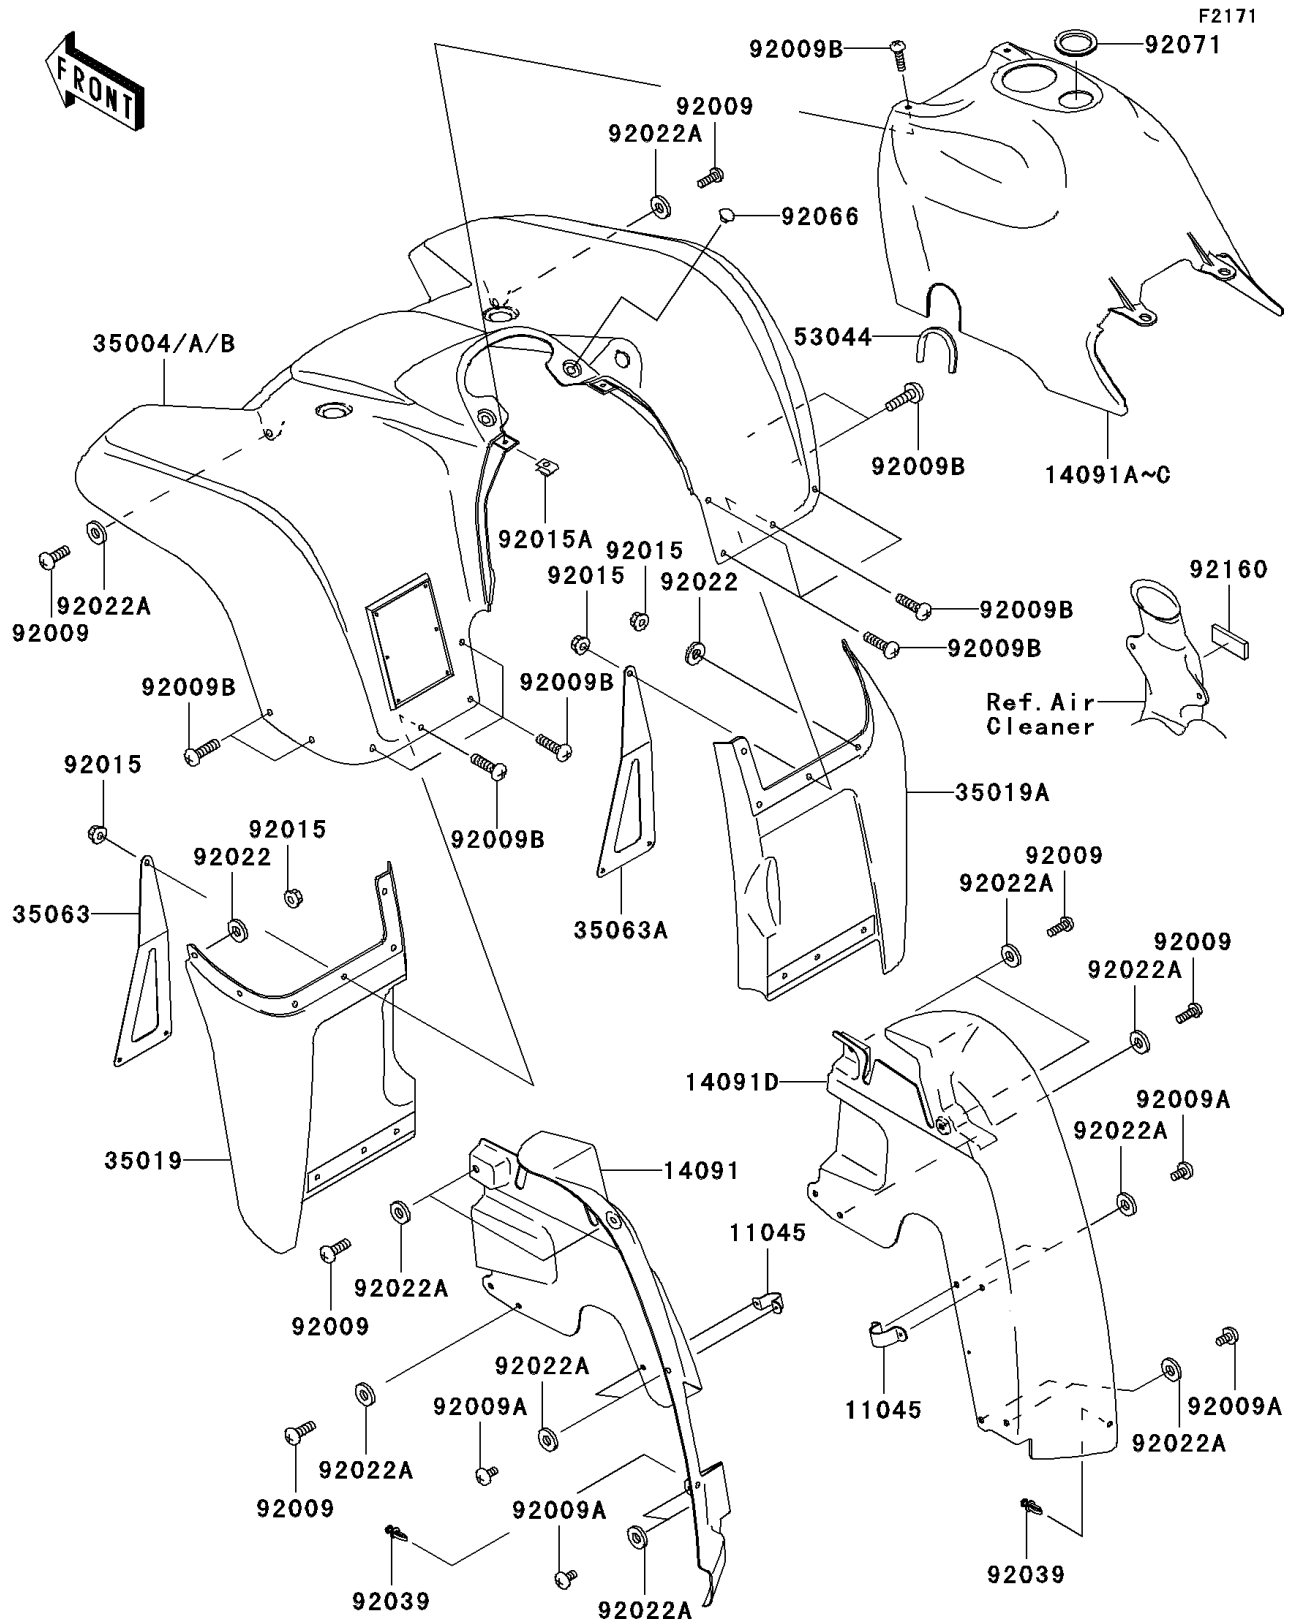

# 2007 Prairie 360 PARTS DIAGRAM

Front Fender(s)

## 2007 Prairie 360 PARTS LIST

### Front Fender(s)

ITEM NAME	PART NUMBER	QUANTITY
BRACKET,FENDER (Ref # 11045)	11045-1882	2
COVER,INNER FLAP,LH (Ref # 14091)	14091-7521	1
COVER,FUEL TANK,A.RED (Ref # 14091A)	14091-7525-260	1
COVER,FUEL TANK,W.GREEN (Ref # 14091B)	14091-7525-286	1
COVER,INNER FLAP,RH (Ref # 14091D)	14091-7527	1
FENDER-FRONT,A.RED (Ref # 35004)	35004-1378-260	1
FENDER-FRONT,W.GREEN (Ref # 35004A)	35004-1378-286	1
FLAP,FR,LH,F.BLACK (Ref # 35019)	35019-0021-6Z	1
FLAP,FR,RH,F.BLACK (Ref # 35019A)	35019-0022-6Z	1
STAY,FRONT FENDER,LH (Ref # 35063)	35063-7506	1
STAY,FRONT FENDER,RH (Ref # 35063A)	35063-7507	1
TRIM,L=150 (Ref # 53044)	53044-1303	1
SCREW,TAPPING,6X16 (Ref # 92009)	92009-1166	8
SCREW,TAPPING,5X10 (Ref # 92009A)	92009-1332	8
SCREW,6X16 (Ref # 92009B)	92009-1621	14
NUT,FLANGED,6MM (Ref # 92015)	92015-1367	12
NUT,CLAMP,6MM (Ref # 92015A)	92015-1678	2
WASHER,6.5X16X1.0 (Ref # 92022)	92022-1093	10
WASHER,6.5X20X1.6,BLACK (Ref # 92022A)	92022-1346	16
RIVET (Ref # 92039)	92039-1229	2
PLUG (Ref # 92066)	92066-1485	2
GROMMET,FUEL TANK COVER (Ref # 92071)	92071-7503	1
DAMPER (Ref # 92160)	92160-1834	1