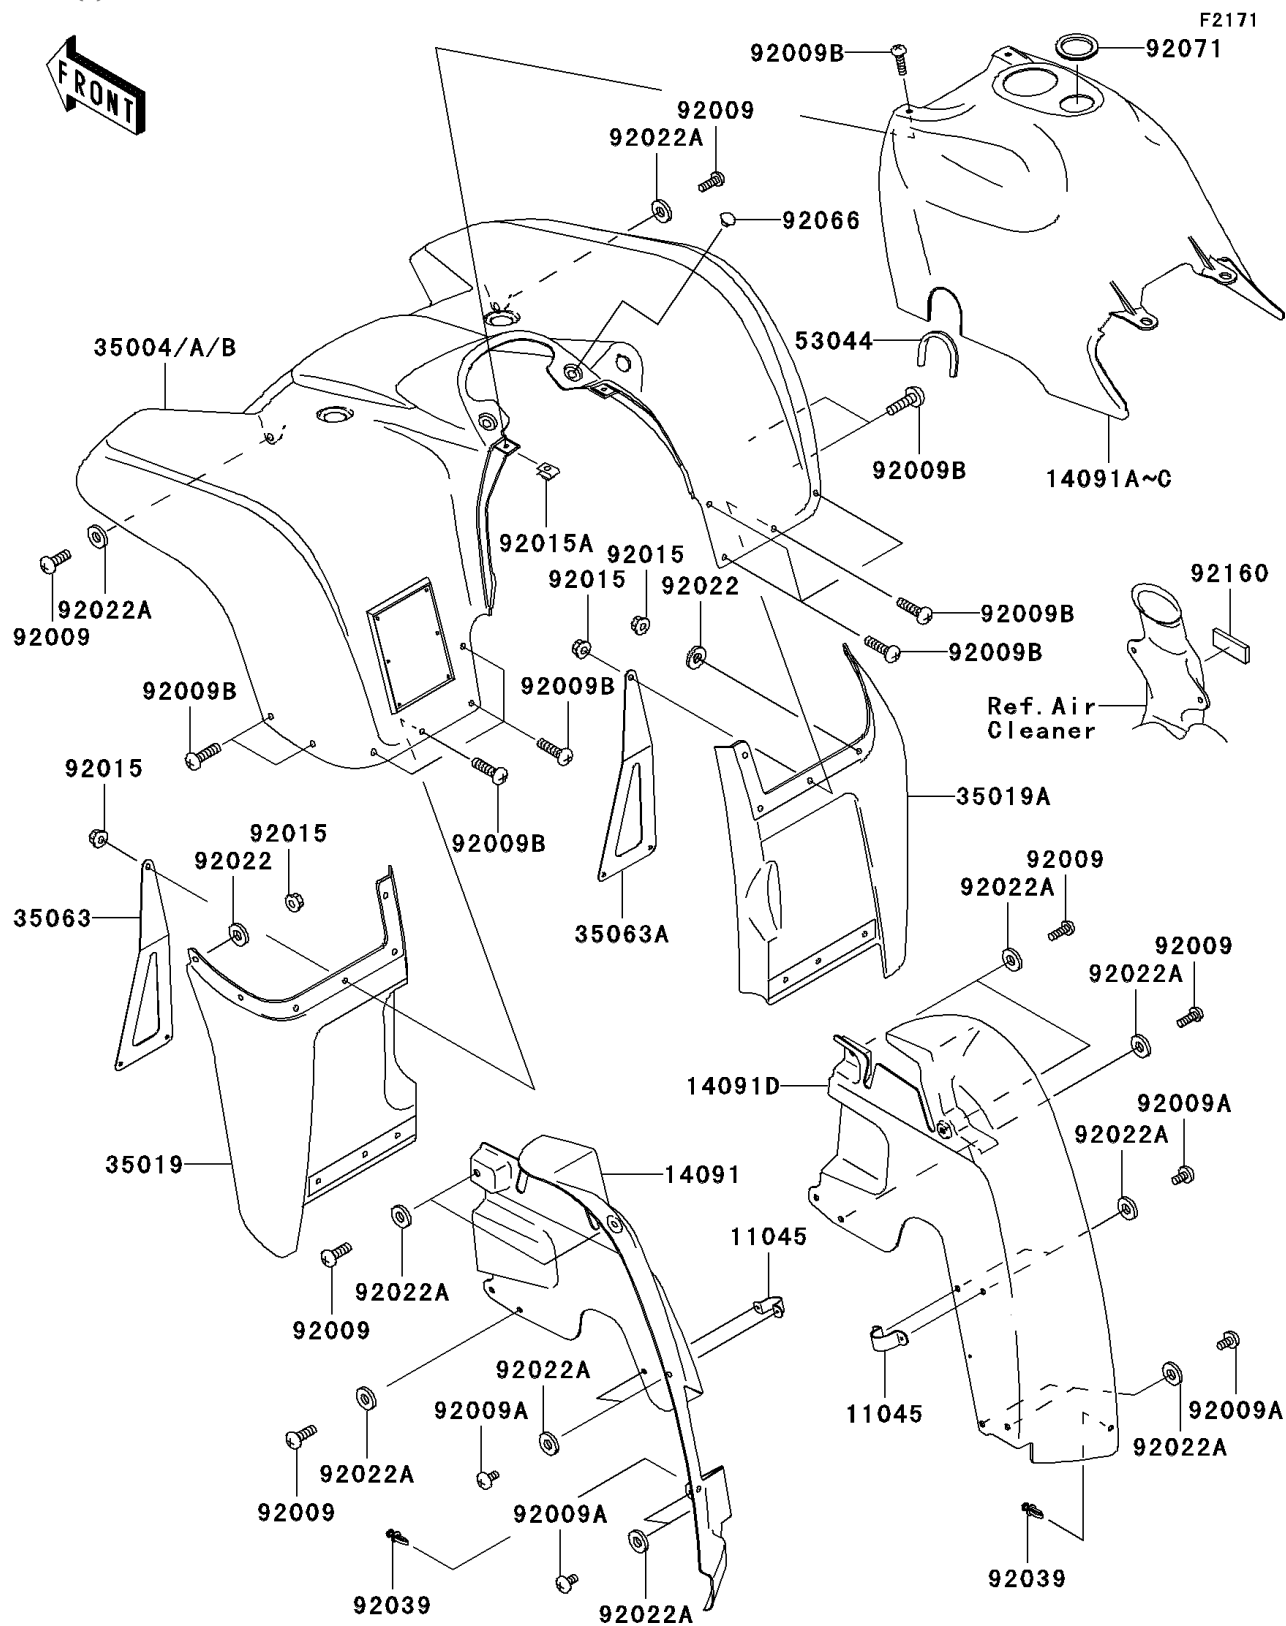

2008 Prairie® 360 PARTS DIAGRAM

Front Fender(s)

2008 Prairie® 360 PARTS LIST

Front Fender(s)

ITEM NAME	PART NUMBER	QUANTITY
BRACKET,FENDER (Ref # 11045)	11045-1882	2
COVER,INNER FLAP,LH (Ref # 14091)	14091-7521	1
COVER,FUEL TANK,W.GREEN (Ref # 14091B)	14091-7525-286	1
COVER,FUEL TANK,S.RED (Ref # 14091C)	14091-7525-6B	1
COVER,INNER FLAP,RH (Ref # 14091D)	14091-7527	1
FENDER-FRONT,W.GREEN (Ref # 35004A)	35004-1378-286	1
FENDER-FRONT,S.RED (Ref # 35004B)	35004-1378-6B	1
FLAP,FR,LH,F.BLACK (Ref # 35019)	35019-0021-6Z	1
FLAP,FR,RH,F.BLACK (Ref # 35019A)	35019-0022-6Z	1
STAY,FRONT FENDER,LH (Ref # 35063)	35063-7506	1
STAY,FRONT FENDER,RH (Ref # 35063A)	35063-7507	1
TRIM,L=150 (Ref # 53044)	53044-1303	1
SCREW,TAPPING,6X16 (Ref # 92009)	92009-1166	8
SCREW,TAPPING,5X10 (Ref # 92009A)	92009-1332	8
SCREW,6X16 (Ref # 92009B)	92009-1621	14
NUT,FLANGED,6MM (Ref # 92015)	92015-1367	12
NUT,CLAMP,6MM (Ref # 92015A)	92015-1678	2
WASHER,6.5X16X1.0 (Ref # 92022)	92022-1093	10
WASHER,6.5X20X1.6,BLACK (Ref # 92022A)	92022-1346	16
RIVET (Ref # 92039)	92039-1229	2
PLUG (Ref # 92066)	92066-1485	2
GROMMET,FUEL TANK COVER (Ref # 92071)	92071-7503	1
DAMPER (Ref # 92160)	92160-1834	1