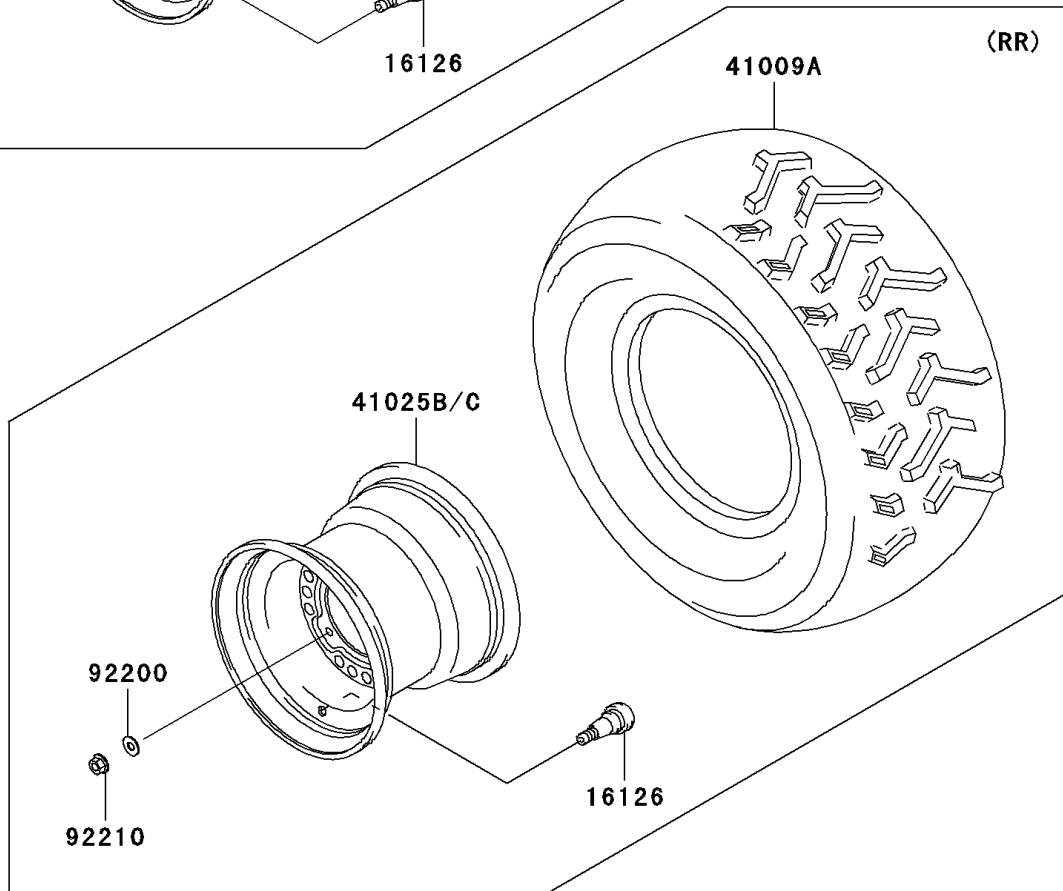

2007 Prairie 360 PARTS DIAGRAM

Wheels/Tires

F2210

2007 Prairie 360 PARTS LIST

Wheels/Tires

ITEM NAME	PART NUMBER	QUANTITY
VALVE (Ref # 16126)	16126-4001	4
TIRE,FR,AT25X8-12,KT121D (Ref # 41009)	41009-0179	2
TIRE,RR,AT25X10-12,KT405H (Ref # 41009A)	41009-0180	2
RIM,FR,12X6.0,M.GRAYSTONE (Ref # 41025)	41025-1313-379	2
RIM,RR,12X7.5AT,M.GRAYSTONE (Ref # 41025B)	41025-7502-379	2
WASHER,10.5X25X1.6 (Ref # 92200)	92200-1595	16
NUT,FLANGED,10MM (Ref # 92210)	92210-1325	16