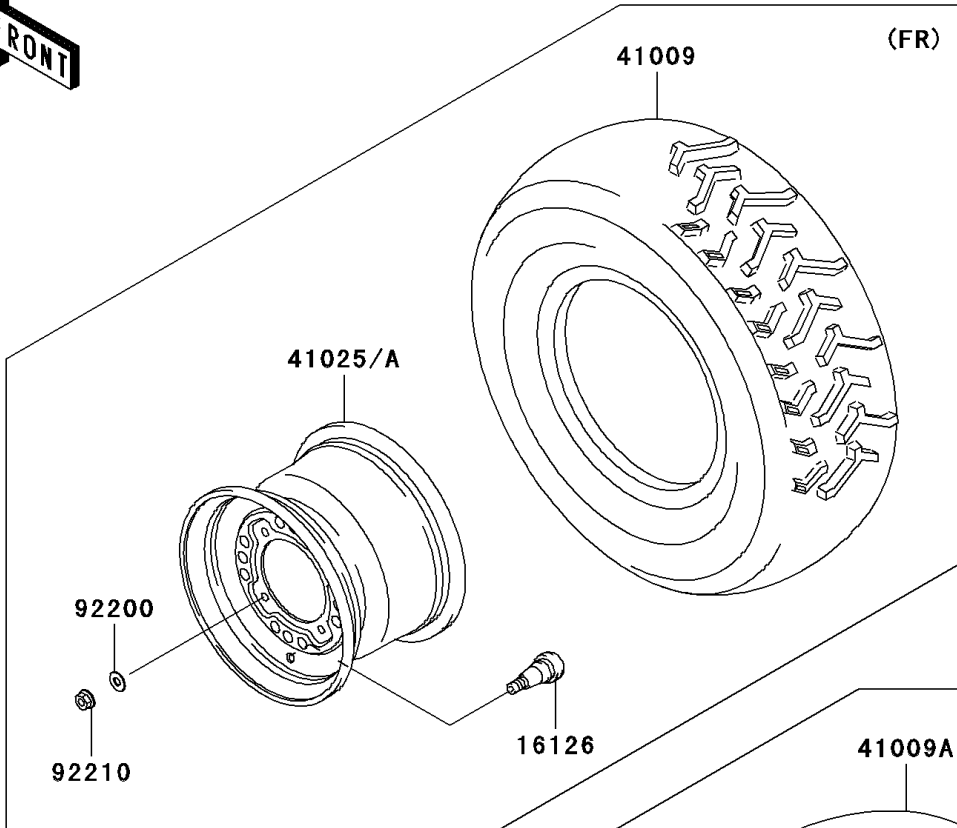

2007 Prairie 360 PARTS DIAGRAM

Wheels/Tires

F2210

2007 Prairie 360 PARTS LIST

Wheels/Tires

ITEM NAME	PART NUMBER	QUANTITY
VALVE (Ref # 16126)	16126-4001	4
TIRE,FR,AT25X8-12,KT121D (Ref # 41009)	41009-0179	2
TIRE,RR,AT25X10-12,KT405H (Ref # 41009A)	41009-0180	2
RIM,FR,12X6.0,M.GRAYSTONE (Ref # 41025)	41025-1313-379	2
RIM,RR,12X7.5AT,M.GRAYSTONE (Ref # 41025B)	41025-7502-379	2
WASHER,10.5X25X1.6 (Ref # 92200)	92200-1595	16
NUT,FLANGED,10MM (Ref # 92210)	92210-1325	16