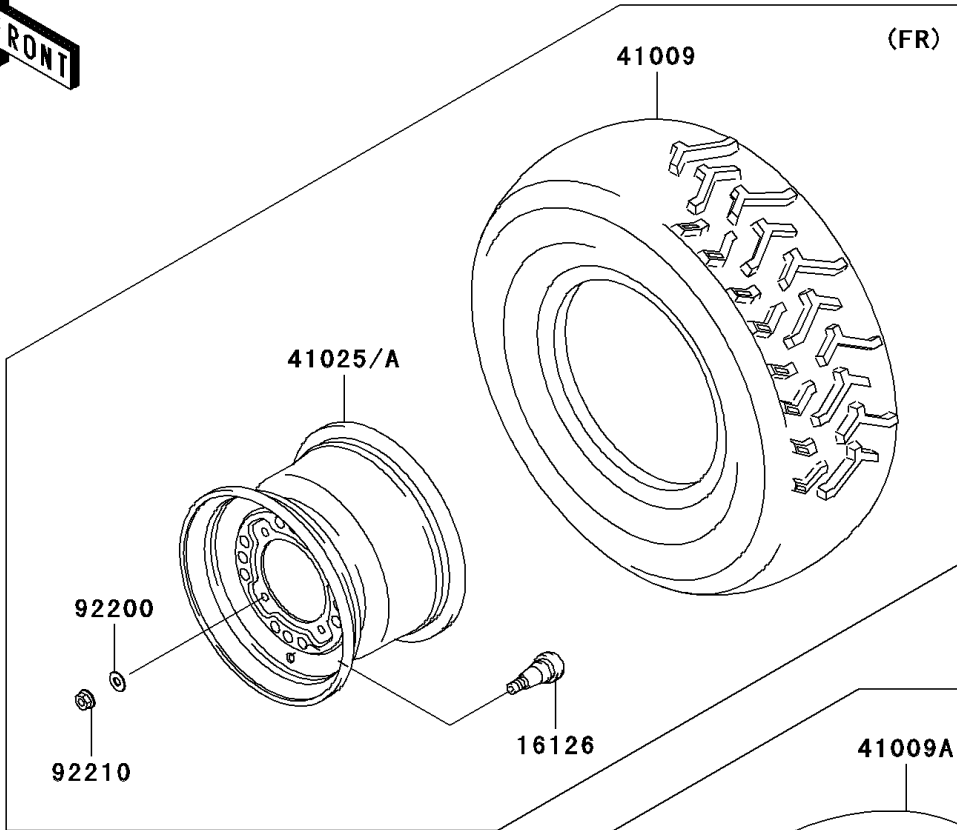

2008 Prairie® 360 PARTS DIAGRAM

Wheels/Tires

F2210

2008 Prairie® 360 PARTS LIST

Wheels/Tires

ITEM NAME	PART NUMBER	QUANTITY
VALVE (Ref # 16126)	16126-4001	4
TIRE,FR,AT25X8-12,KT121D (Ref # 41009)	41009-0179	2
TIRE,RR,AT25X10-12,KT405H (Ref # 41009A)	41009-0180	2
RIM,FR,12X6.0,F.S.BLACK (Ref # 41025A)	41025-1313-397	2
RIM,RR,12X7.5AT,F.S.BLACK (Ref # 41025C)	41025-7502-397	2
WASHER,10.5X25X1.6 (Ref # 92200)	92200-1595	16
NUT,FLANGED,10MM (Ref # 92210)	92210-1325	16