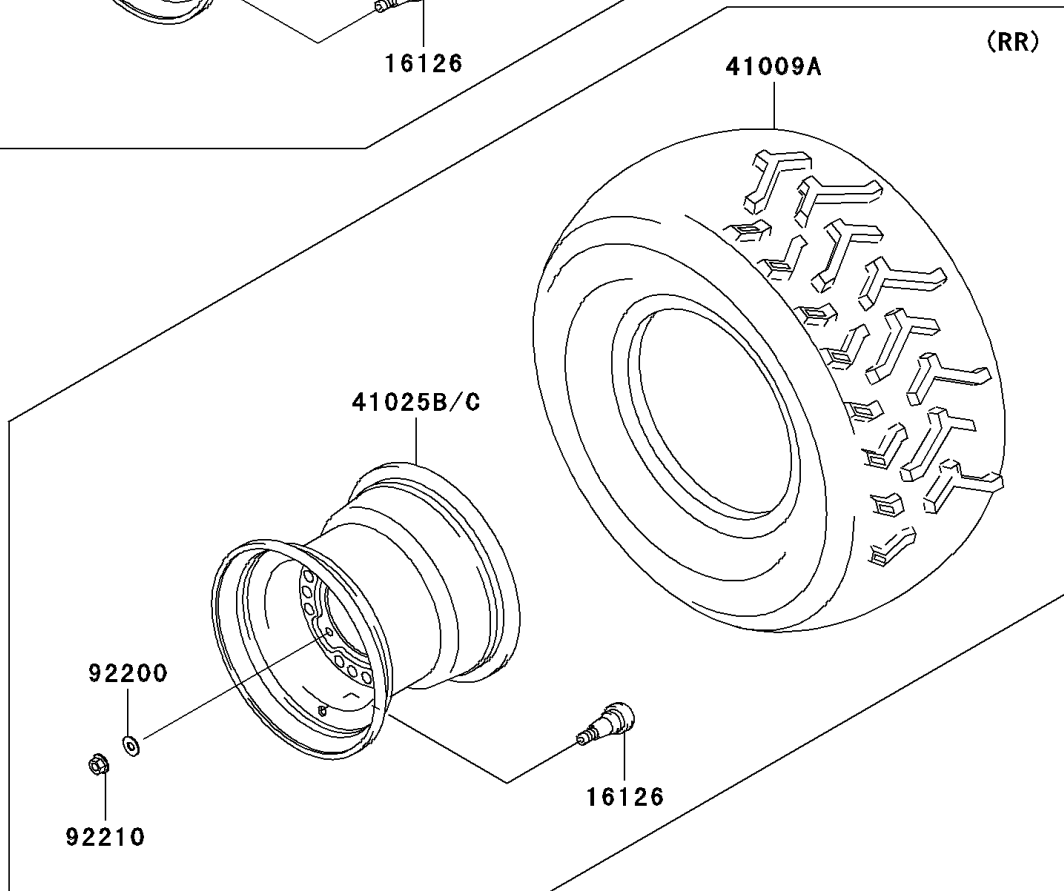

2008 Prairie® 360 PARTS DIAGRAM

Wheels/Tires

F2210

2008 Prairie® 360 PARTS LIST

Wheels/Tires

ITEM NAME	PART NUMBER	QUANTITY
VALVE (Ref # 16126)	16126-4001	4
TIRE,FR,AT25X8-12,KT121D (Ref # 41009)	41009-0179	2
TIRE,RR,AT25X10-12,KT405H (Ref # 41009A)	41009-0180	2
RIM,FR,12X6.0,F.S.BLACK (Ref # 41025A)	41025-1313-397	2
RIM,RR,12X7.5AT,F.S.BLACK (Ref # 41025C)	41025-7502-397	2
WASHER,10.5X25X1.6 (Ref # 92200)	92200-1595	16
NUT,FLANGED,10MM (Ref # 92210)	92210-1325	16