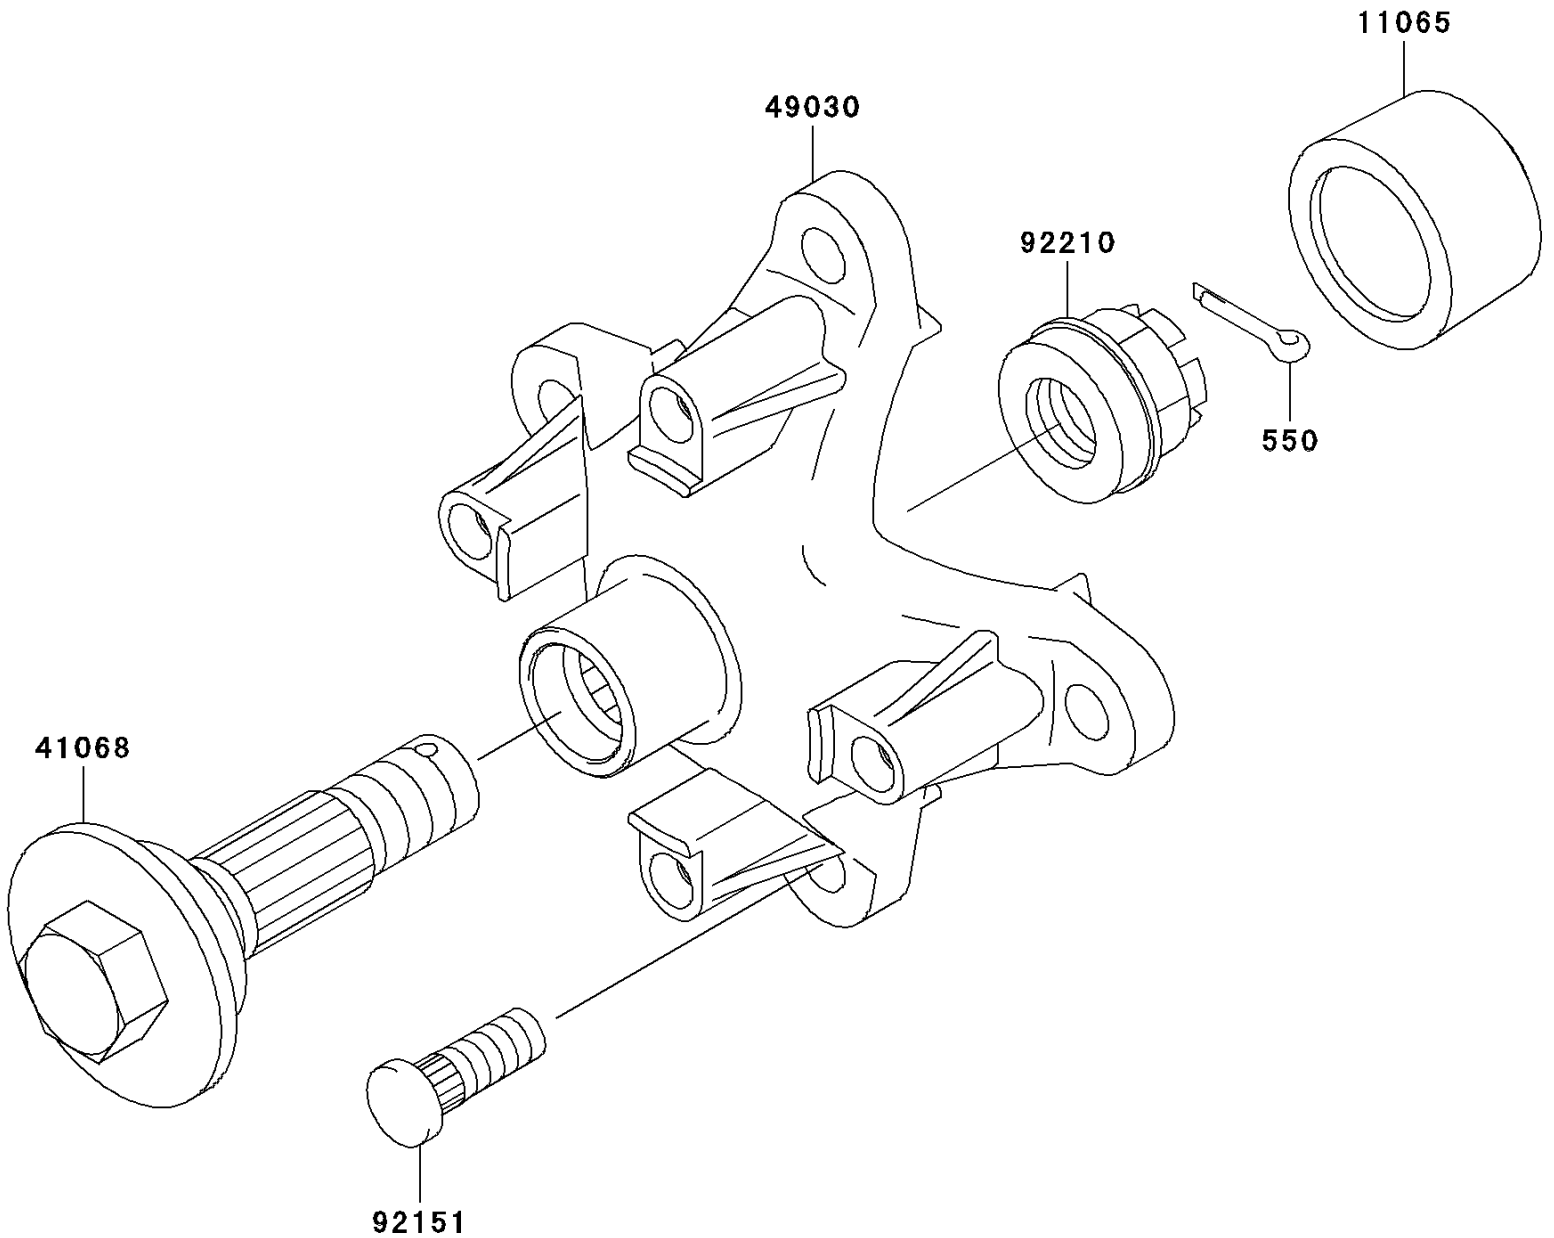

# 2007 Prairie 360 PARTS DIAGRAM

Front Hub

F2230

## 2007 Prairie 360 PARTS LIST

### Front Hub

ITEM NAME	PART NUMBER	QUANTITY
PIN-COTTER,4.0X25 (Ref # 550)	550AA4025	2
CAP,WHEEL (Ref # 11065)	11065-1153	2
AXLE,FR (Ref # 41068)	41068-7501	2
HUB,FR (Ref # 49030)	49030-1135	2
BOLT,10X29.5 (Ref # 92151)	92151-1392	8
NUT,CASTLE,18MM (Ref # 92210)	92210-1349	2