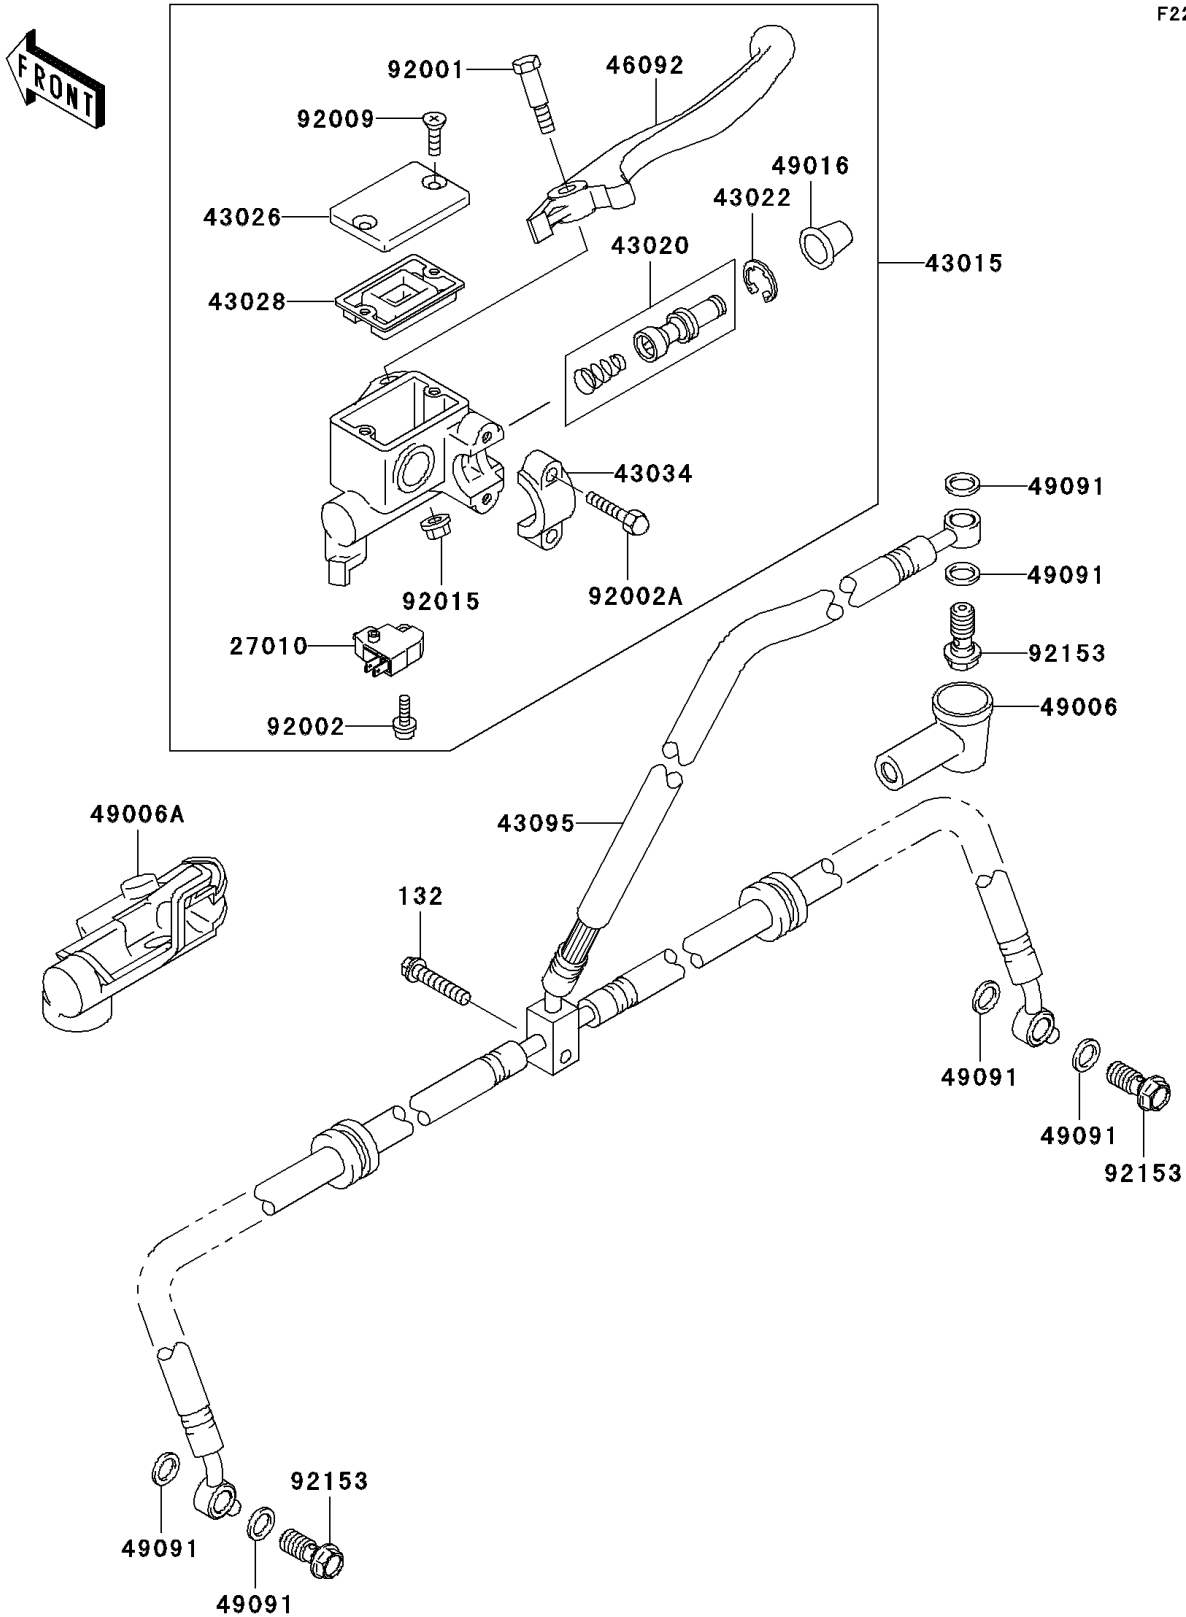

2007 Prairie 360 PARTS DIAGRAM

Front Master Cylinder

F2291

2007 Prairie 360 PARTS LIST

Front Master Cylinder

ITEM NAME	PART NUMBER	QUANTITY
BOLT-FLANGED-SMALL,6X30 (Ref # 132)	132BB0630	1
SWITCH,BRAKE (Ref # 27010)	27010-0025	1
CYLINDER-ASSY-MASTER,FR (Ref # 43015)	43015-1646	1
PISTON-COMP-BRAKE,FR (Ref # 43020)	43020-1056	1
STOPPER-BRAKE,PISTON (Ref # 43022)	43022-1010	1
CAP-BRAKE (Ref # 43026)	43026-1074	1
DIAPHRAGM (Ref # 43028)	43028-1061	1
HOLDER-BRAKE,MASTER CYLINDER (Ref # 43034)	43034-1016	1
HOSE-BRAKE,FR (Ref # 43095)	43095-7501	1
LEVER-GRIP,FRONT BRAKE (Ref # 46092)	46092-1208	1
BOOT,DUST (Ref # 49006)	49006-1040	1
BOOT,RH (Ref # 49006A)	49006-1338	1
COVER-SEAL,MASTER CYLINDER (Ref # 49016)	49016-1044	1
WASHER-SEAL,10.1X14.5X1.5 (Ref # 49091)	49091-0001	6
BOLT,FRONT BRAKE LEVER (Ref # 92001)	92001-1728	1
BOLT,SCREW,4X12 (Ref # 92002)	92002-1323	1
BOLT (Ref # 92002A)	92002-1894	2
SCREW,4MM (Ref # 92009)	92009-1458	2
NUT,FLANGED,6MM,BLACK (Ref # 92015)	92015-1233	1
BOLT,OIL,L=23 (Ref # 92153)	92153-0627	3