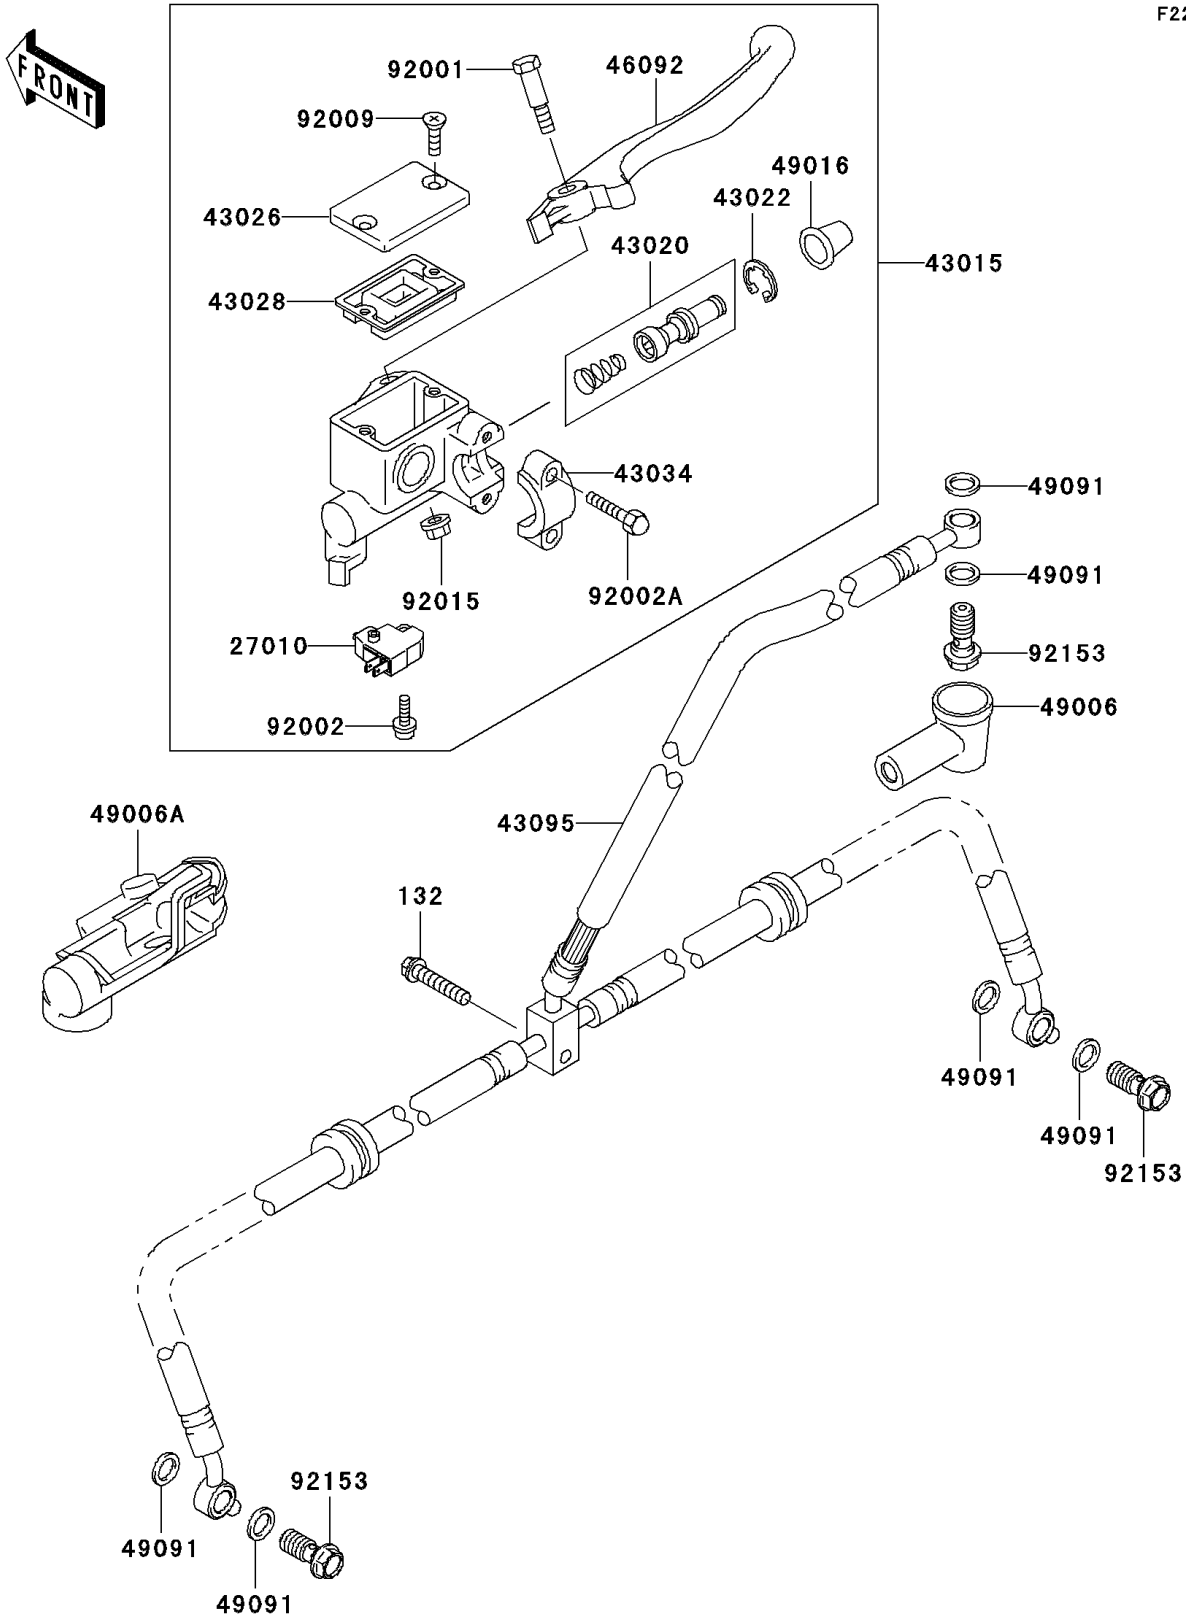

2008 Prairie® 360 PARTS DIAGRAM

Front Master Cylinder

F2291

2008 Prairie® 360 PARTS LIST

Front Master Cylinder

ITEM NAME	PART NUMBER	QUANTITY
-----------	-------------	----------