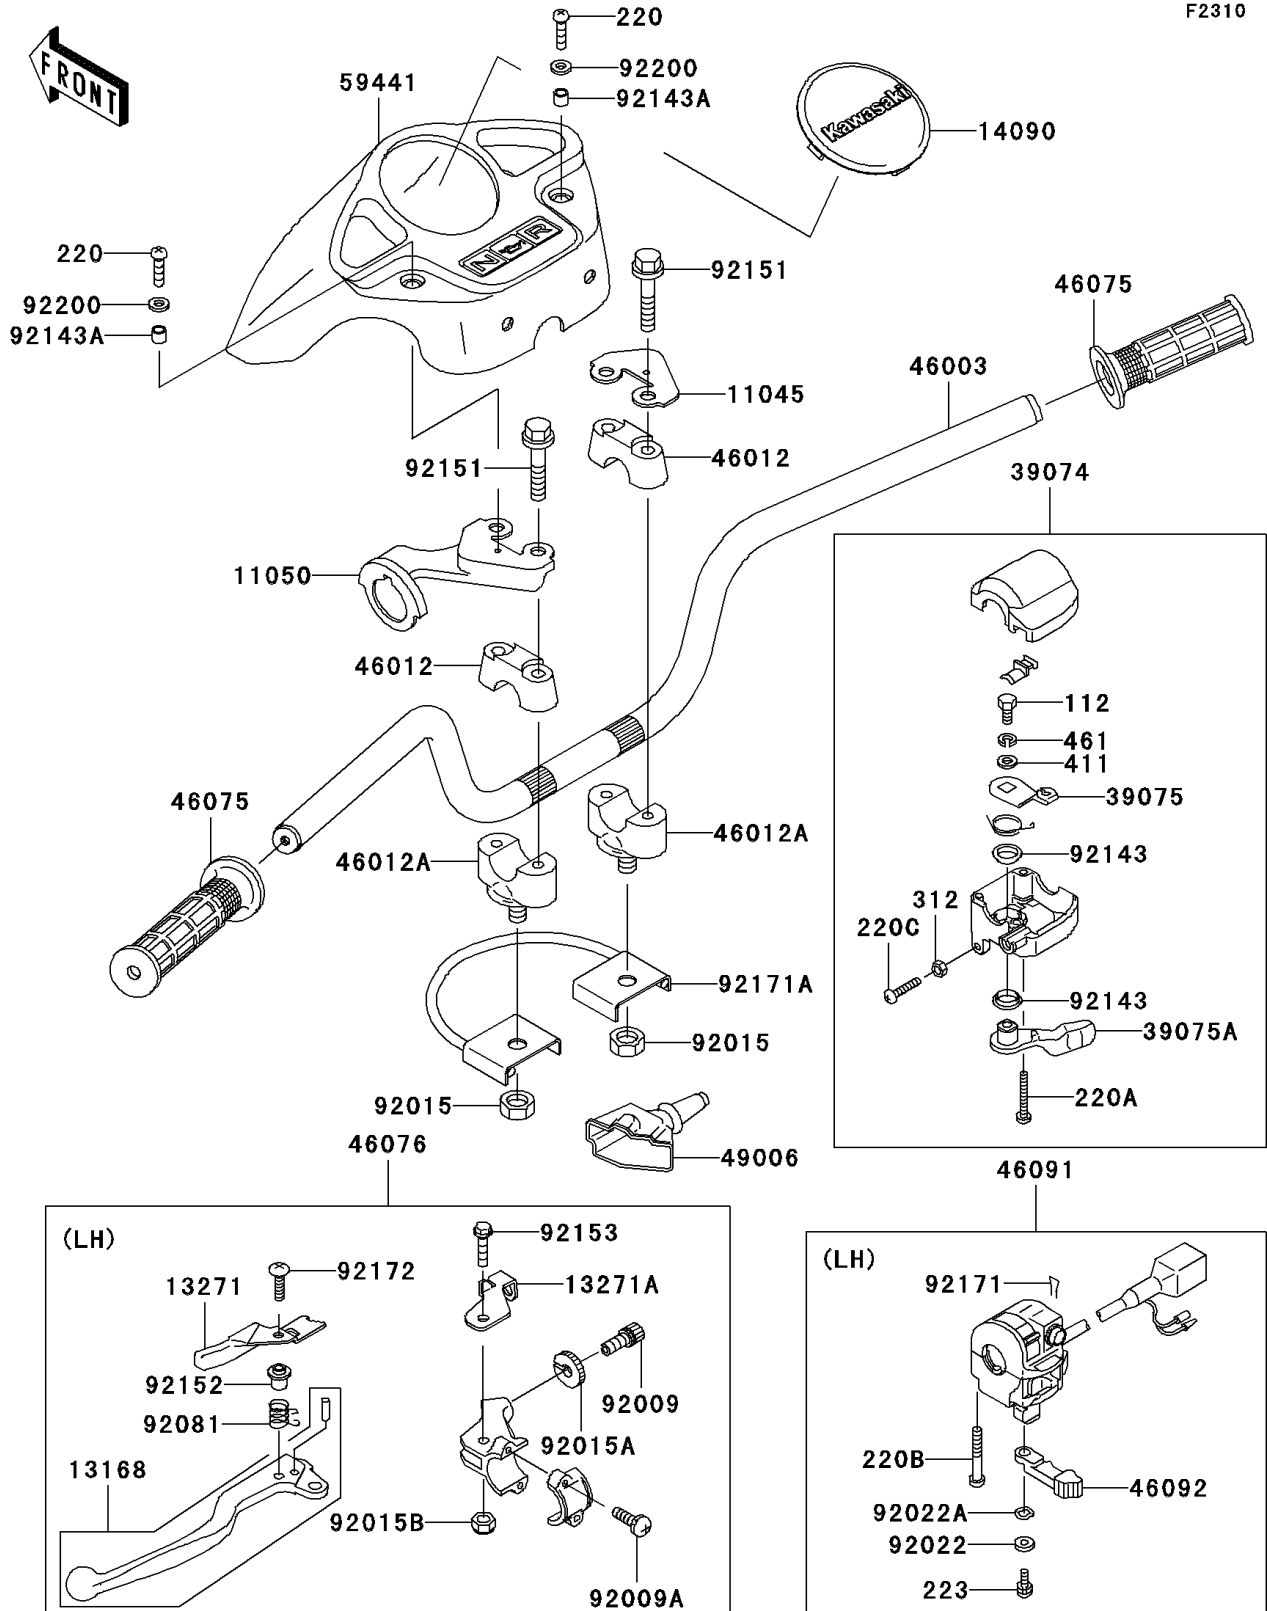

2008 Prairie® 360 PARTS DIAGRAM

Handlebar

F2310