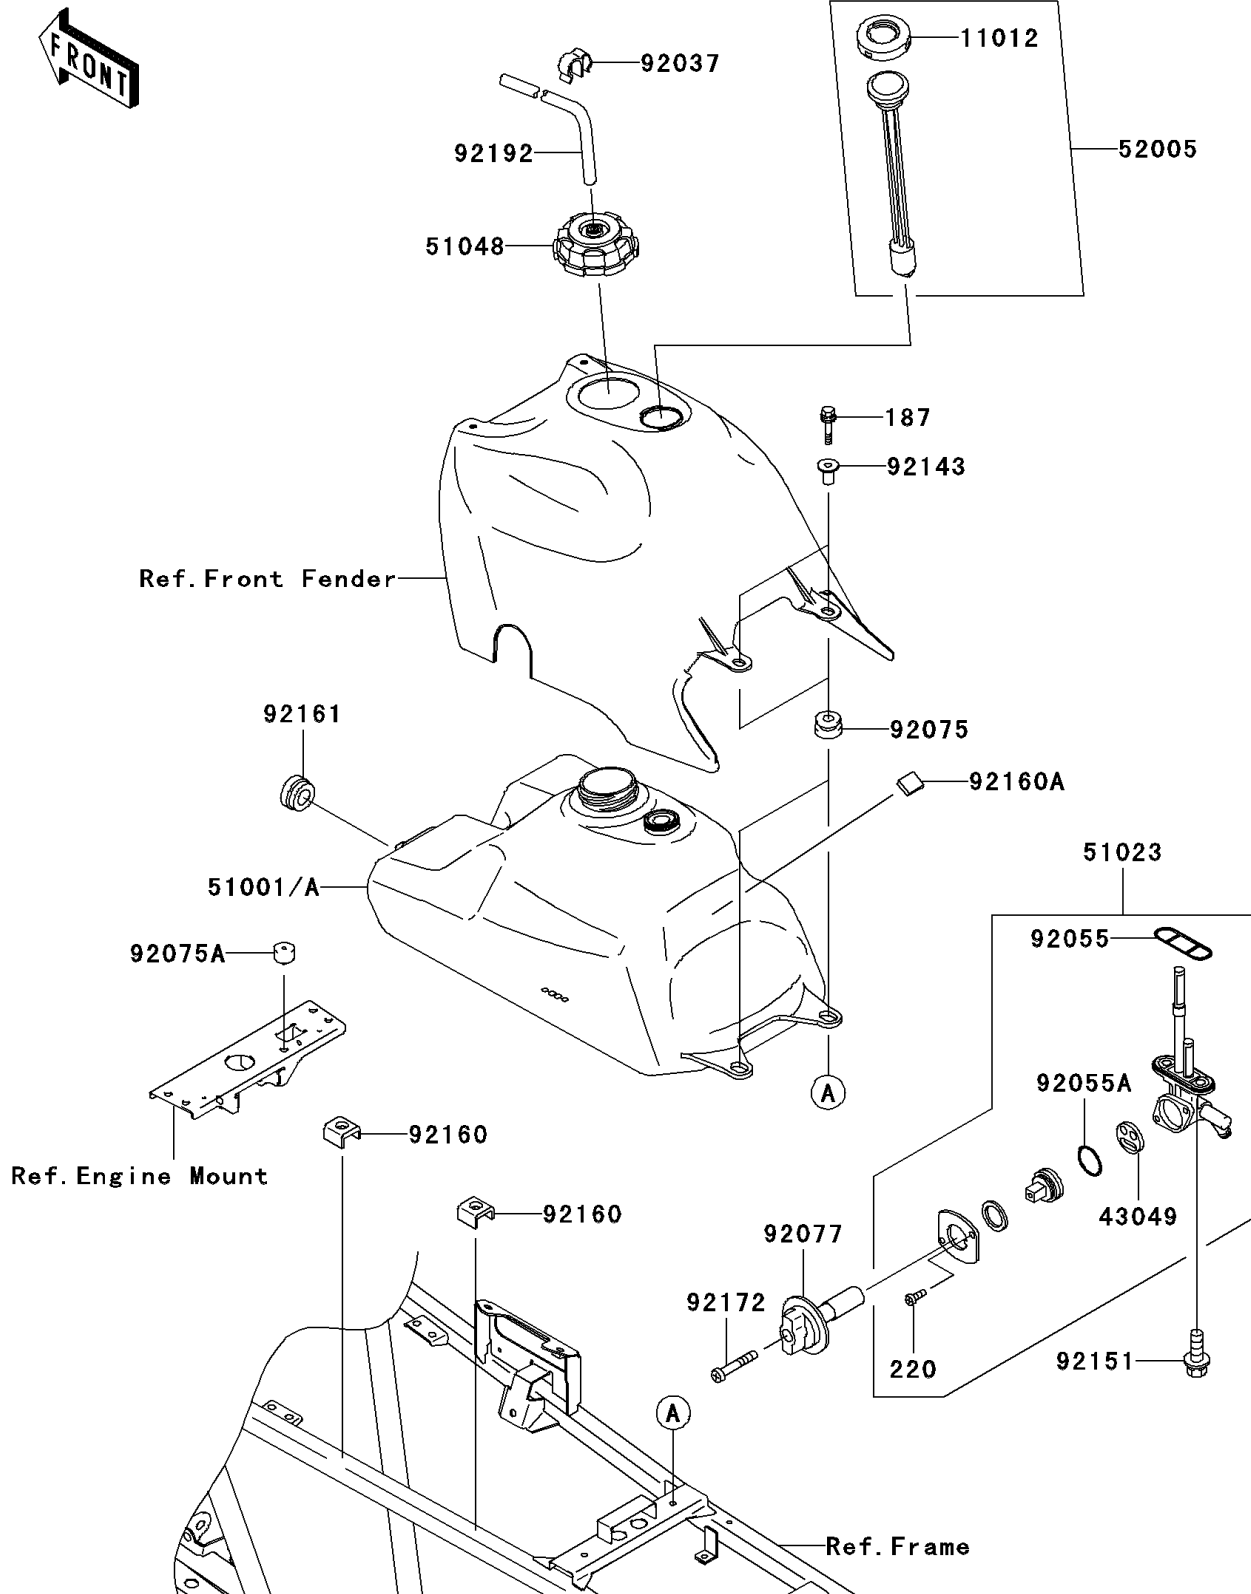

2008 Prairie® 360 PARTS DIAGRAM

Fuel Tank

F2410

2008 Prairie® 360 PARTS LIST

Fuel Tank

ITEM NAME	PART NUMBER	QUANTITY
BOLT-UPSET-WSP,6X35 (Ref # 187)	187BA0635	2
SCREW-PAN-CROS,3X8 (Ref # 220)	220AA0308	2
CAP,FUEL GAUGE (Ref # 11012)	11012-1627	1
PACKING,TAP VALVE (Ref # 43049)	43049-1091	1
TANK-COMP-FUEL (Ref # 51001)	51001-0199	1
TAP-ASSY,FUEL (Ref # 51023)	51023-1402	1
CAP-ASSY-TANK,FUEL (Ref # 51048)	51048-1133	1
GAUGE,FUEL (Ref # 52005)	52005-7501	1
CLAMP (Ref # 92037)	92037-1458	1
RING-O,FUEL TAP PACKING (Ref # 92055)	92055-1112	1
RING-O,TAP LEVER (Ref # 92055A)	92055-1419	1
DAMPER (Ref # 92075)	92075-1787	2
DAMPER (Ref # 92075A)	92075-1876	1
KNOB,FUEL TAP (Ref # 92077)	92077-1098	1
COLLAR,L=19.6 (Ref # 92143)	92143-1100	2
BOLT,6X14 (Ref # 92151)	92151-1198	2
DAMPER (Ref # 92160)	92160-1773	2
DAMPER,25X25 (Ref # 92160A)	92160-3864	1
DAMPER (Ref # 92161)	92161-7502	1
SCREW,4X25 (Ref # 92172)	92172-1073	1
TUBE,5X9X450 (Ref # 92192)	92192-0750	1