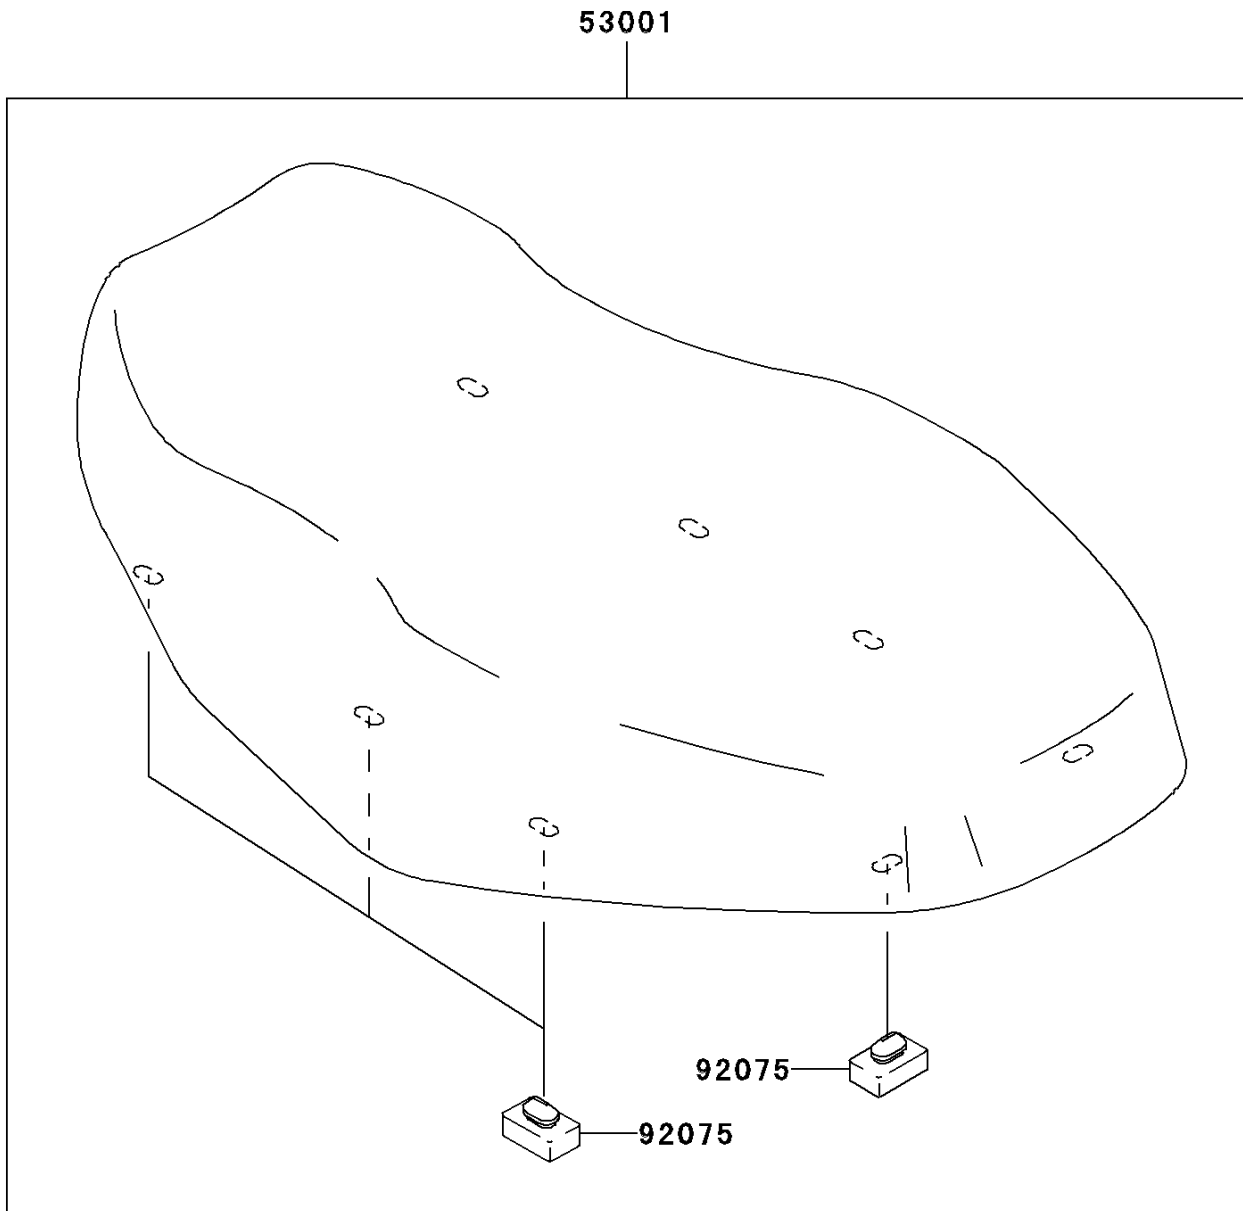

2007 Prairie 360 PARTS DIAGRAM

Seat

F2510

2007 Prairie 360 PARTS LIST

Seat

ITEM NAME	PART NUMBER	QUANTITY
SEAT-ASSY,BLACK (Ref # 53001)	53001-7503-MA	1
DAMPER (Ref # 92075)	92075-099	8