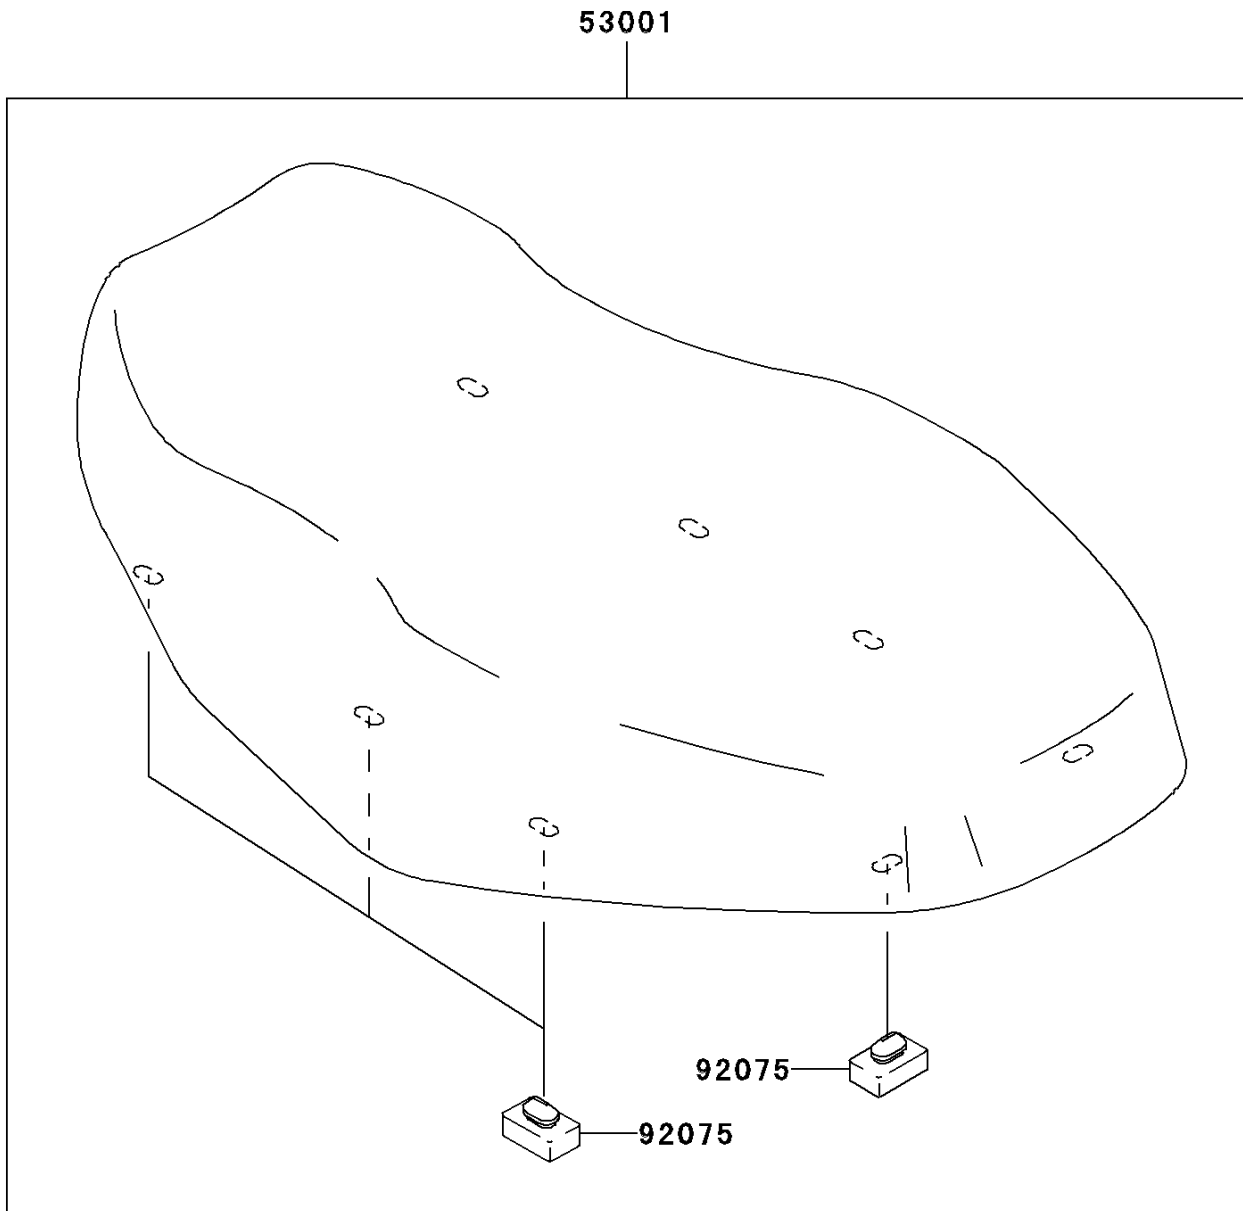

2008 Prairie® 360 PARTS DIAGRAM

Seat

F2510

2008 Prairie® 360 PARTS LIST

Seat

ITEM NAME	PART NUMBER	QUANTITY
SEAT-ASSY,BLACK (Ref # 53001)	53001-7503-MA	1
DAMPER (Ref # 92075)	92075-099	8