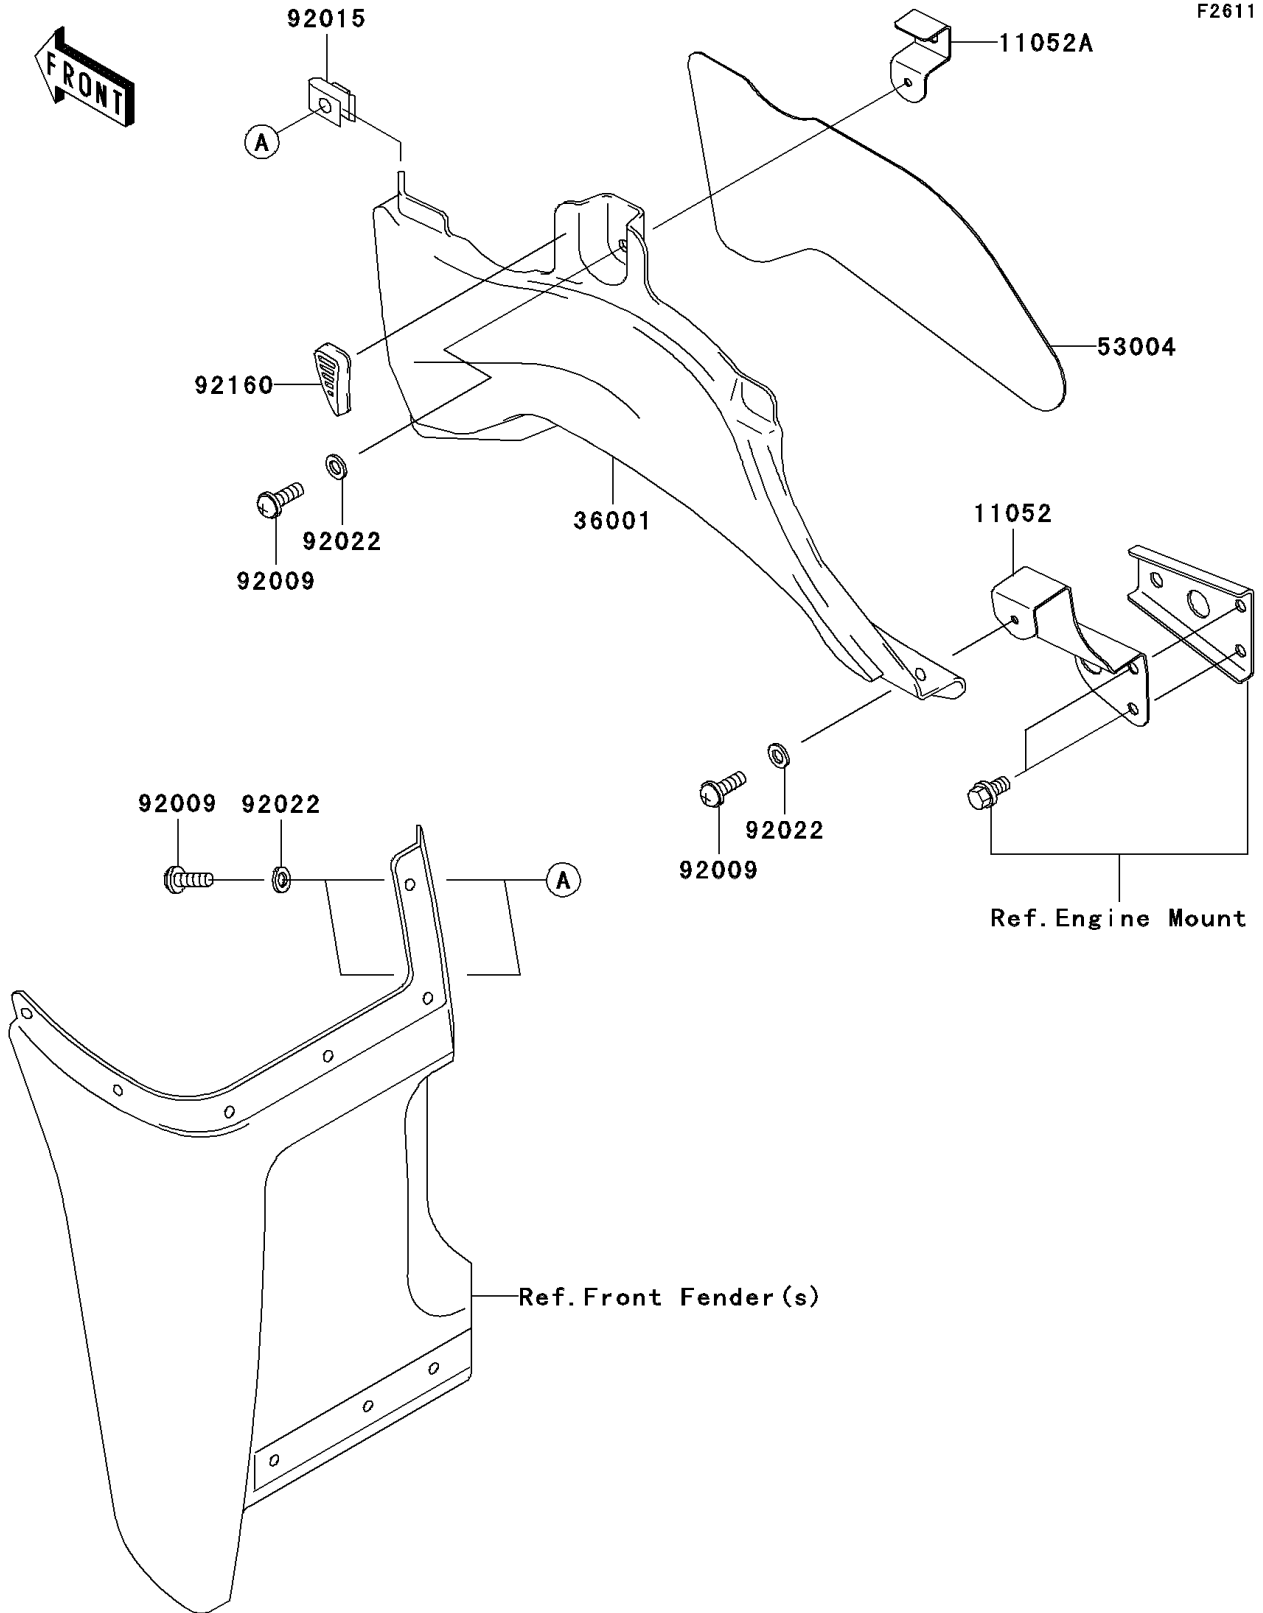

2006 Prairie 360 PARTS DIAGRAM

Side Covers

2006 Prairie 360 PARTS LIST

Side Covers

ITEM NAME	PART NUMBER	QUANTITY
BRACKET,EXHAUST PIPE COVER,LWR (Ref # 11052)	11052-1807	1
BRACKET,EXHAUST PIPE COVER,UPP (Ref # 11052A)	11052-1810	1
COVER-SIDE,EXHAUST PIPE (Ref # 36001)	36001-1678	1
MAT,EXHAUST PIPE COVER (Ref # 53004)	53004-1175	1
SCREW,6X16 (Ref # 92009)	92009-1621	4
NUT (Ref # 92015)	92015-1248	2
WASHER,6.5X20X1.6,BLACK (Ref # 92022)	92022-1346	4
DAMPER (Ref # 92160)	92160-1946	1