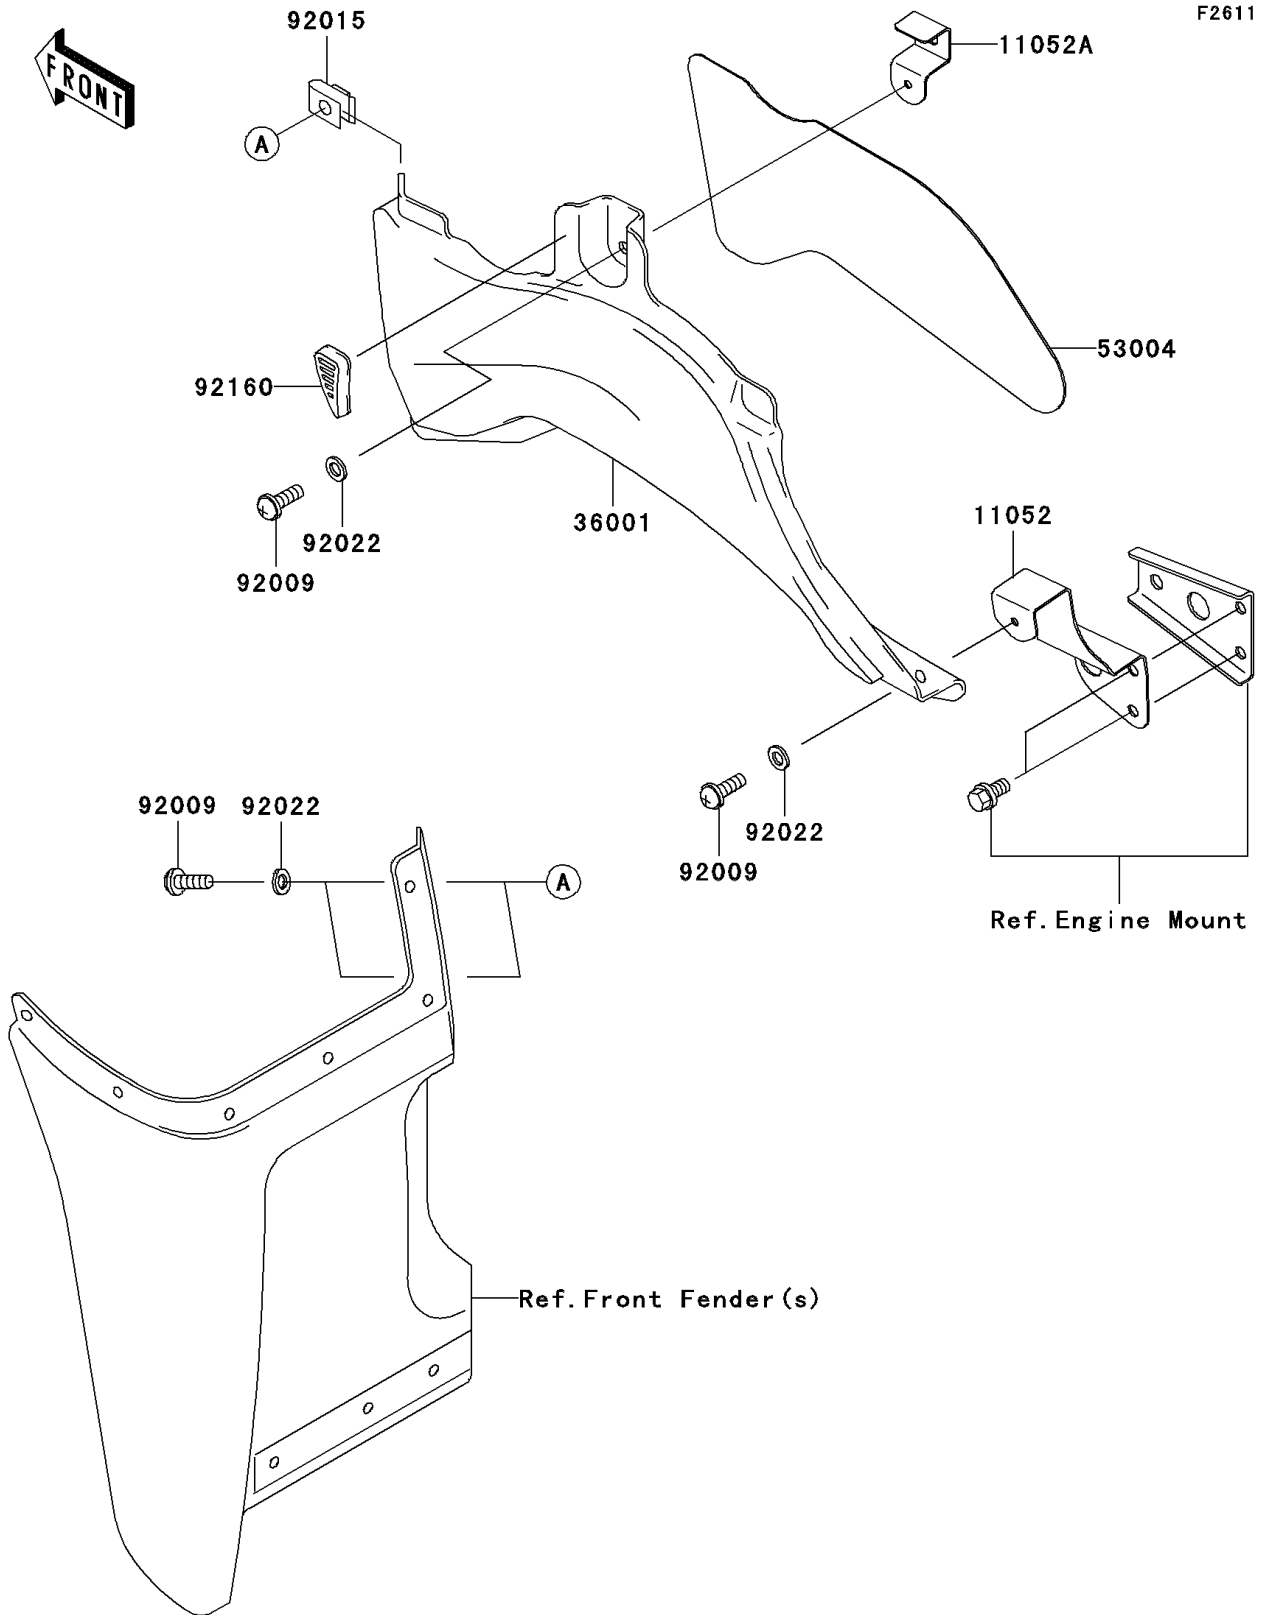

# 2009 Prairie® 360 PARTS DIAGRAM

Side Covers

## 2009 Prairie® 360 PARTS LIST

### Side Covers

ITEM NAME	PART NUMBER	QUANTITY
BRACKET,EXHAUST PIPE COVER,LWR (Ref # 11052)	11052-1807	1
BRACKET,EXHAUST PIPE COVER,UPP (Ref # 11052A)	11052-1810	1
COVER-SIDE,EXHAUST PIPE (Ref # 36001)	36001-1678	1
MAT,EXHAUST PIPE COVER (Ref # 53004)	53004-1175	1
SCREW,6X16 (Ref # 92009)	92009-1621	4
NUT (Ref # 92015)	92015-1248	2
WASHER,6.5X20X1.6,BLACK (Ref # 92022)	92022-1346	4
DAMPER (Ref # 92160)	92160-1946	1