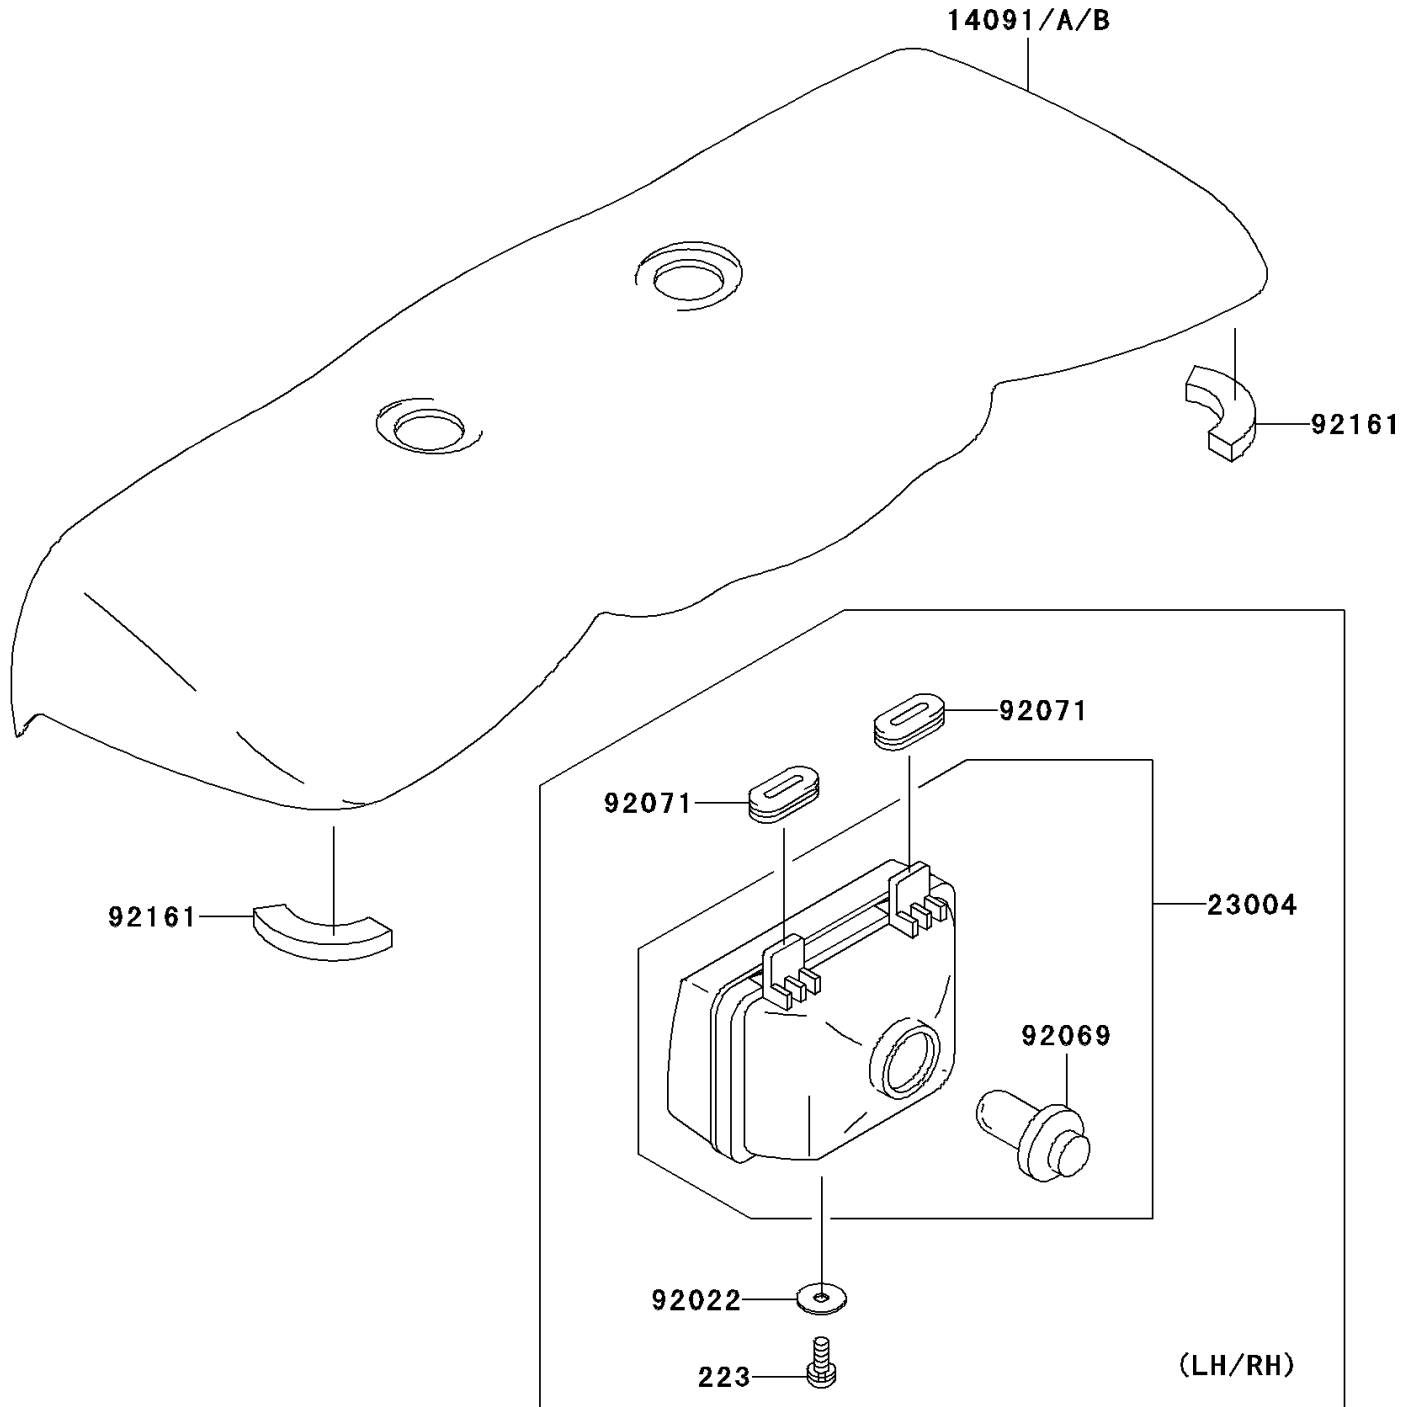

2006 Prairie 360 PARTS DIAGRAM

Headlight(s)

F2710

2006 Prairie 360 PARTS LIST

Headlight(s)

ITEM NAME	PART NUMBER	QUANTITY
SCREW-PAN-WS-CROS,4X14 (Ref # 223)	223AA0414	2
COVER,HEAD LAMP,A.RED (Ref # 14091)	14091-7502-260	1
COVER,HEAD LAMP,W.GREEN (Ref # 14091A)	14091-7502-286	1
LAMP-HEAD (Ref # 23004)	23004-7501	2
WASHER,4.5X16X1 (Ref # 92022)	92022-1950	2
BULB,12V 30/30W (Ref # 92069)	92069-7501	2
GROMMET (Ref # 92071)	92071-7501	4
DAMPER (Ref # 92161)	92161-7506	2