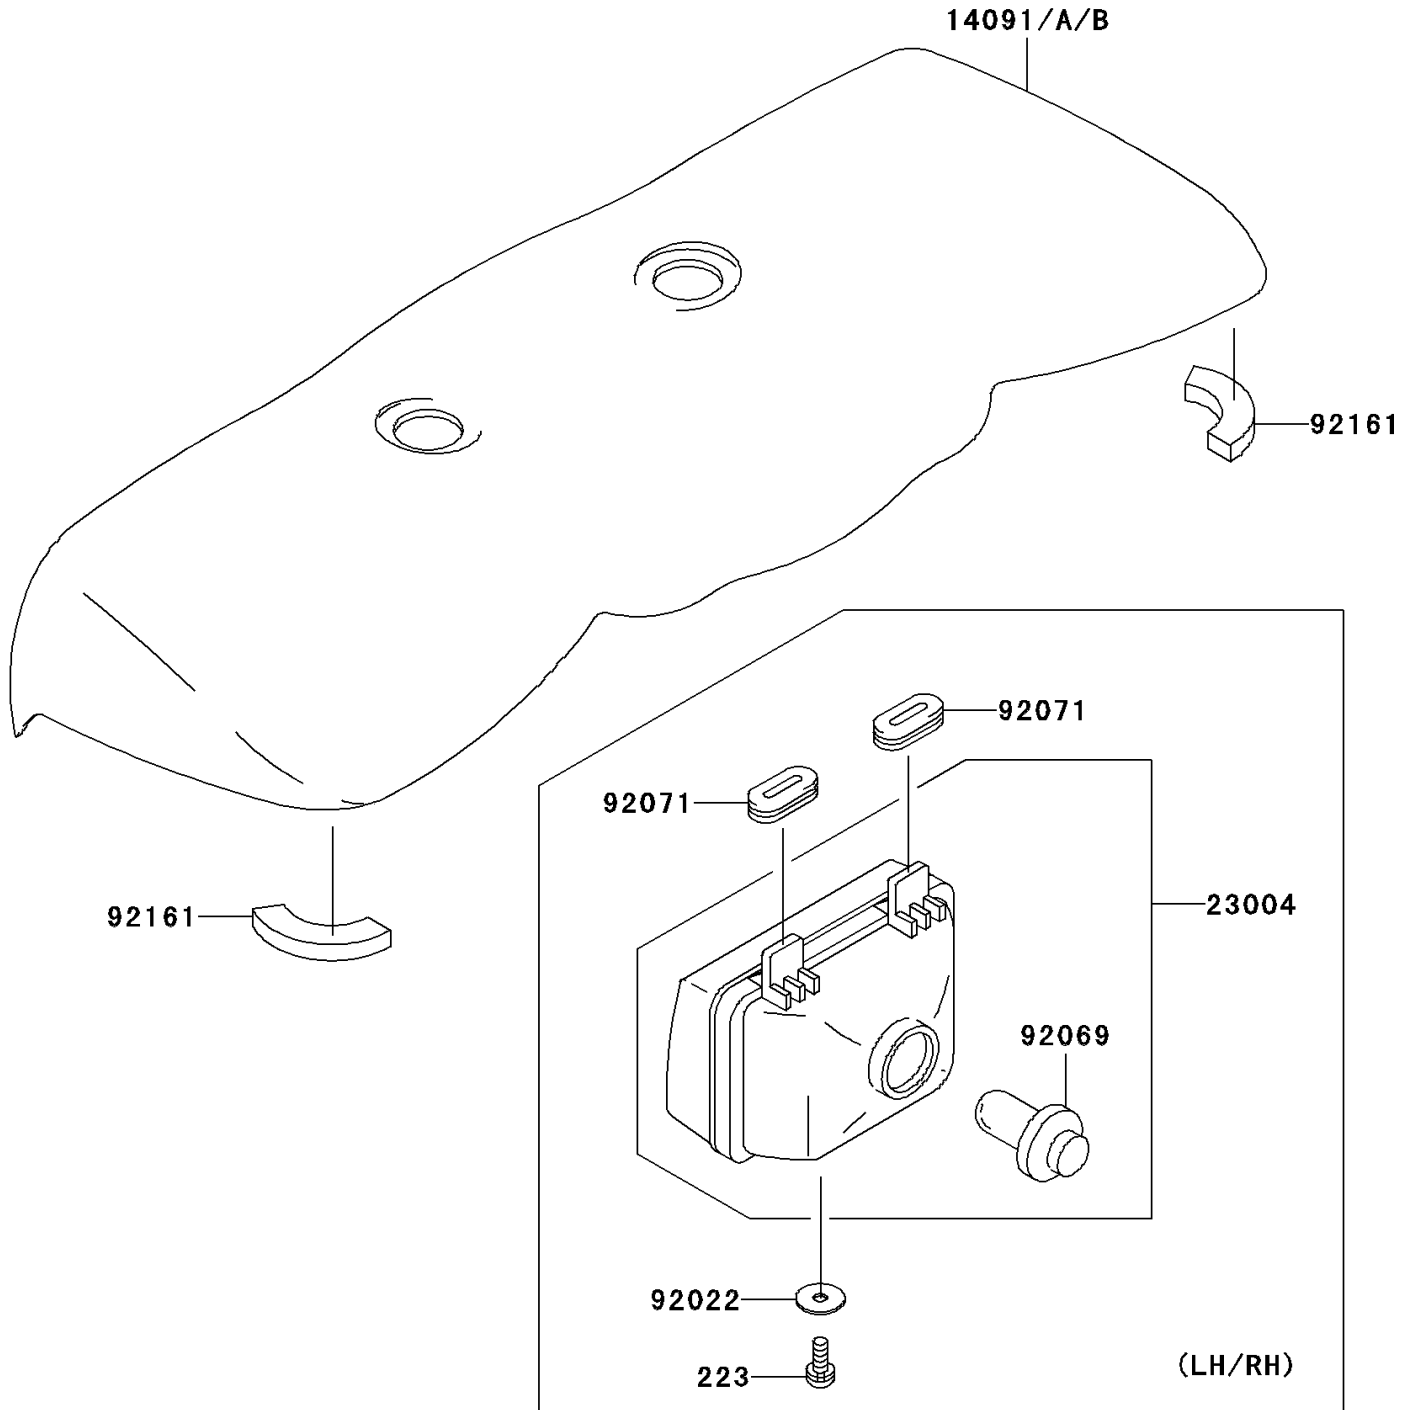

# 2008 Prairie® 360 PARTS DIAGRAM

Headlight(s)

F2710

## 2008 Prairie® 360 PARTS LIST

### Headlight(s)

ITEM NAME	PART NUMBER	QUANTITY
SCREW-PAN-WS-CROS,4X14 (Ref # 223)	223AA0414	2
COVER,HEAD LAMP,W.GREEN (Ref # 14091A)	14091-7502-286	1
COVER,HEAD LAMP,S.RED (Ref # 14091B)	14091-7502-6B	1
LAMP-HEAD (Ref # 23004)	23004-7501	2
WASHER,4.5X16X1 (Ref # 92022)	92022-1950	2
BULB,12V 30/30W (Ref # 92069)	92069-7501	2
GROMMET (Ref # 92071)	92071-7501	4
DAMPER (Ref # 92161)	92161-7506	2