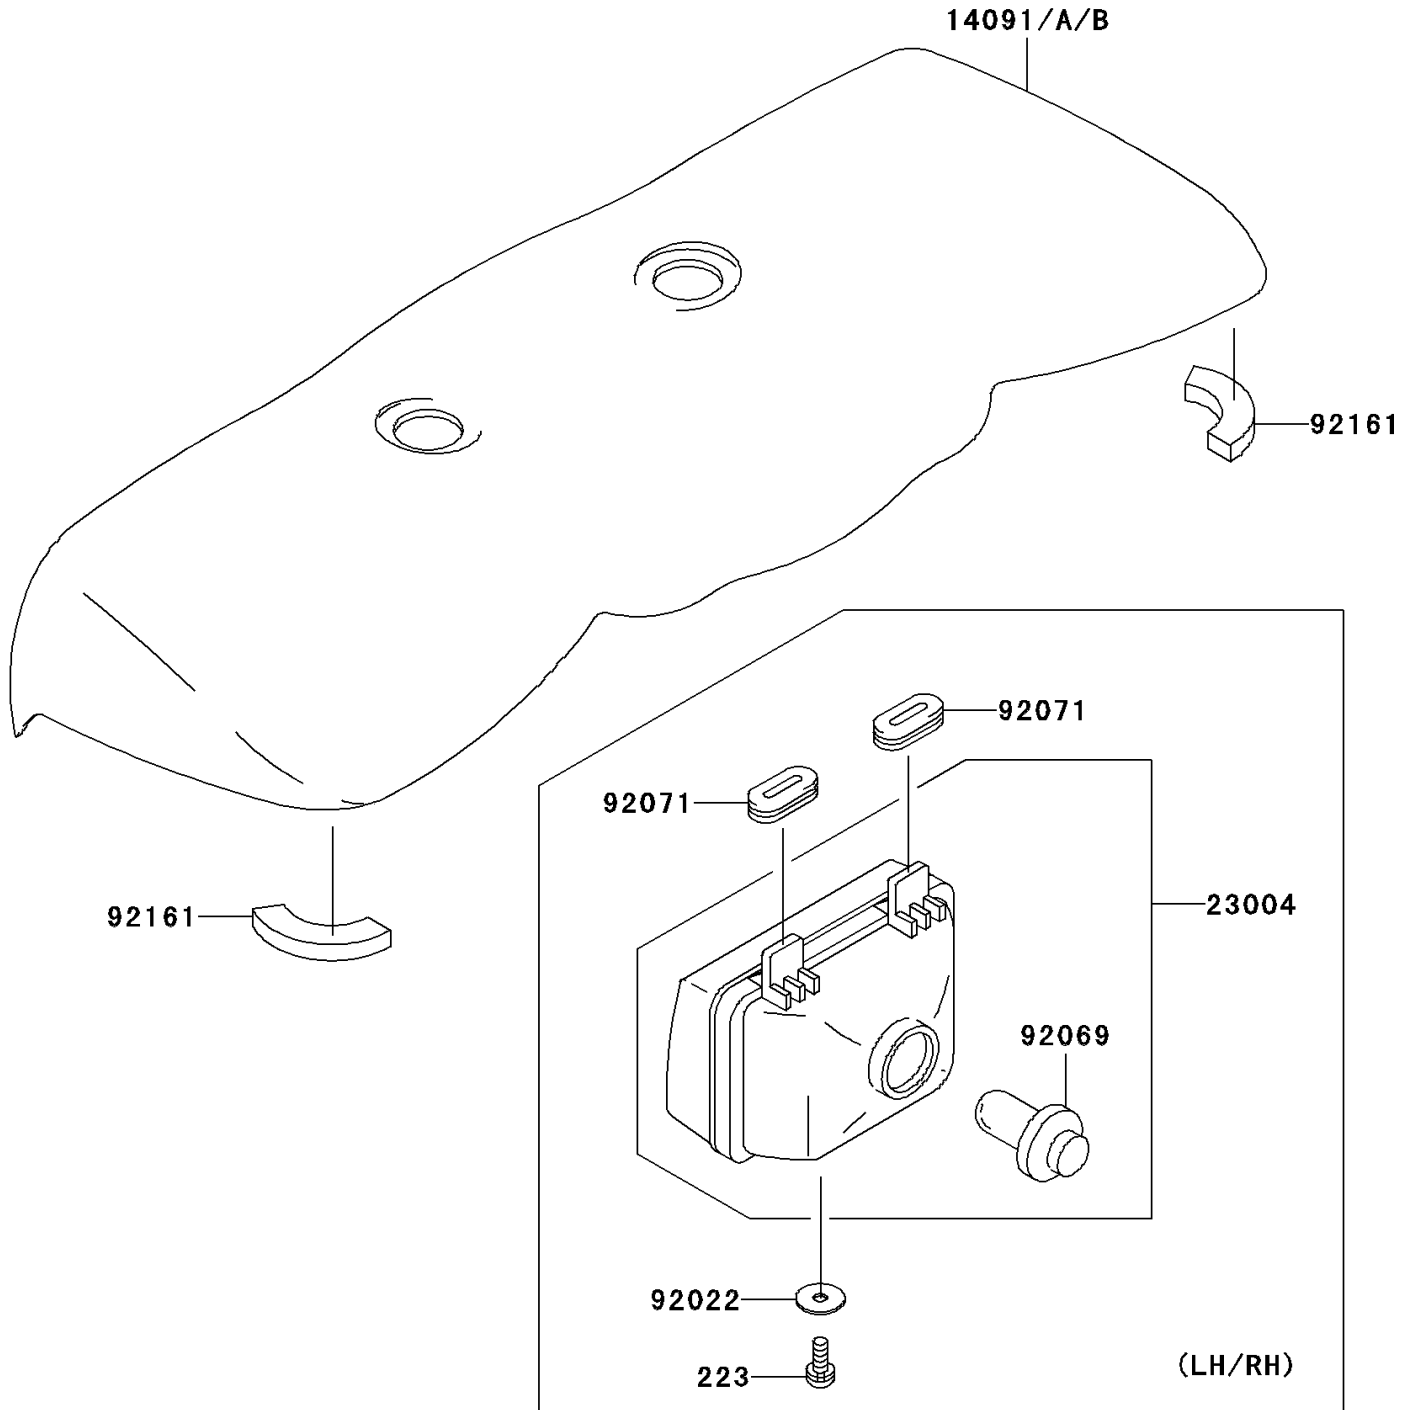

2009 Prairie[®] 360 PARTS DIAGRAM

Headlight(s)

F2710

2009 Prairie® 360 PARTS LIST

Headlight(s)

ITEM NAME	PART NUMBER	QUANTITY
SCREW-PAN-WS-CROS,4X14 (Ref # 223)	223AA0414	2
COVER,HEAD LAMP,W.GREEN (Ref # 14091A)	14091-7502-286	1
COVER,HEAD LAMP,S.RED (Ref # 14091B)	14091-7502-6B	1
LAMP-HEAD (Ref # 23004)	23004-7501	2
WASHER,4.5X16X1 (Ref # 92022)	92022-1950	2
BULB,12V 30/30W (Ref # 92069)	92069-7501	2
GROMMET (Ref # 92071)	92071-7501	4
DAMPER (Ref # 92161)	92161-7506	2