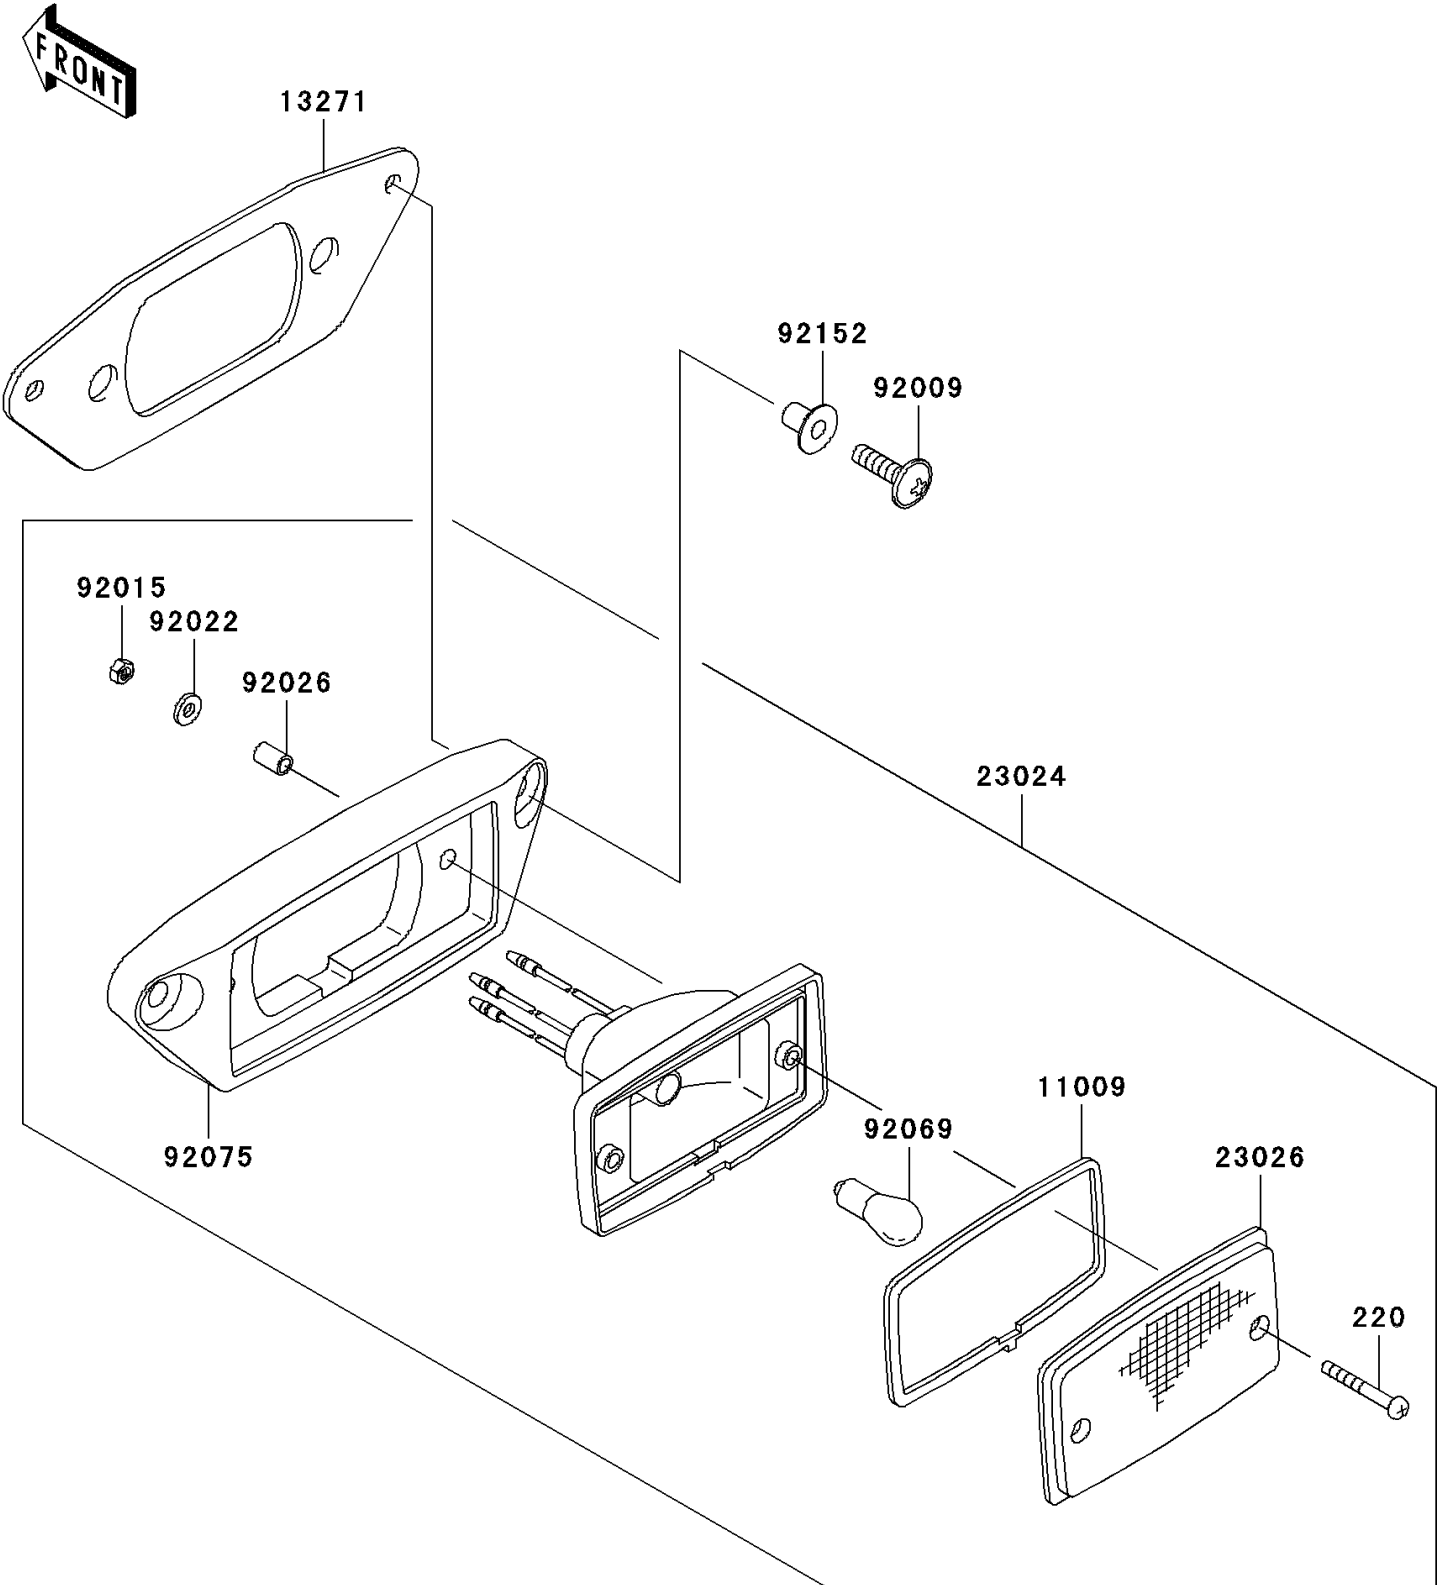

# 2007 Prairie 360 PARTS DIAGRAM

Taillight(s)

F2720

## 2007 Prairie 360 PARTS LIST

### Taillight(s)

ITEM NAME	PART NUMBER	QUANTITY
SCREW-PAN-CROS,4X30 (Ref # 220)	220AB0430	2
GASKET,TAIL LAMP (Ref # 11009)	11009-4004	1
PLATE,TAIL LAMP (Ref # 13271)	13271-0033	1
LAMP-ASSY-TAIL (Ref # 23024)	23024-0001	1
LENS,TAIL LAMP (Ref # 23026)	23026-1239	1
SCREW,6X22,BLACK (Ref # 92009)	92009-1256	2
NUT,4MM (Ref # 92015)	92015-1550	2
WASHER,PLAIN,4MM (Ref # 92022)	92022-1762	2
SPACER,4.5X6.5X10 (Ref # 92026)	92026-1261	2
BULB,12V 18/5W (Ref # 92069)	92069-1089	1
DAMPER,TAIL LAMP (Ref # 92075)	92075-1782	1
COLLAR (Ref # 92152)	92152-0015	2