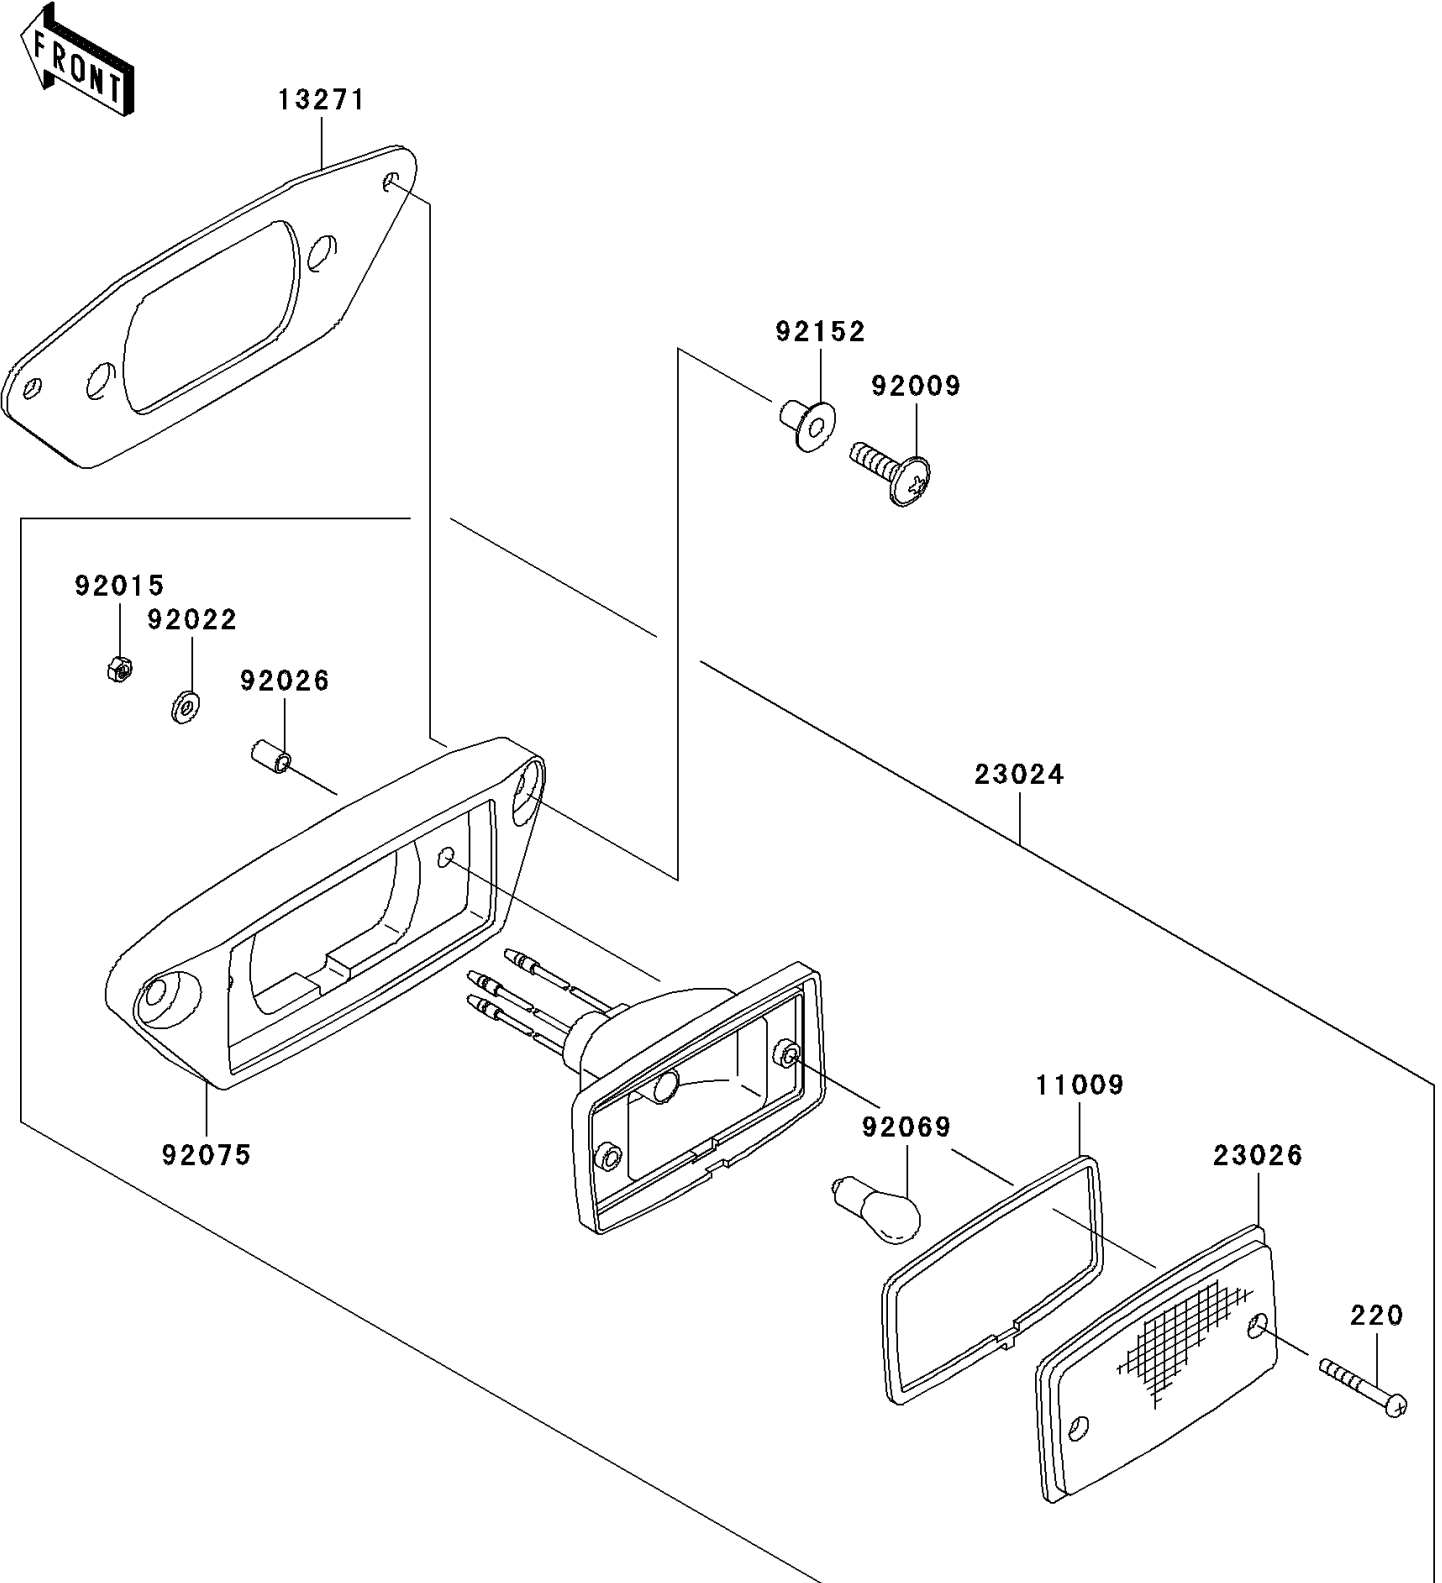

2008 Prairie® 360 PARTS DIAGRAM

Taillight(s)

F2720

2008 Prairie® 360 PARTS LIST

Taillight(s)

ITEM NAME	PART NUMBER	QUANTITY
SCREW-PAN-CROS,4X30 (Ref # 220)	220AB0430	2
GASKET,TAIL LAMP (Ref # 11009)	11009-4004	1
PLATE,TAIL LAMP (Ref # 13271)	13271-0033	1
LAMP-ASSY-TAIL (Ref # 23024)	23024-0001	1
LENS,TAIL LAMP (Ref # 23026)	23026-1239	1
SCREW,6X22,BLACK (Ref # 92009)	92009-1256	2
NUT,4MM (Ref # 92015)	92015-1550	2
WASHER,PLAIN,4MM (Ref # 92022)	92022-1762	2
SPACER,4.5X6.5X10 (Ref # 92026)	92026-1261	2
BULB,12V 18/5W (Ref # 92069)	92069-1089	1
DAMPER,TAIL LAMP (Ref # 92075)	92075-1782	1
COLLAR (Ref # 92152)	92152-0015	2