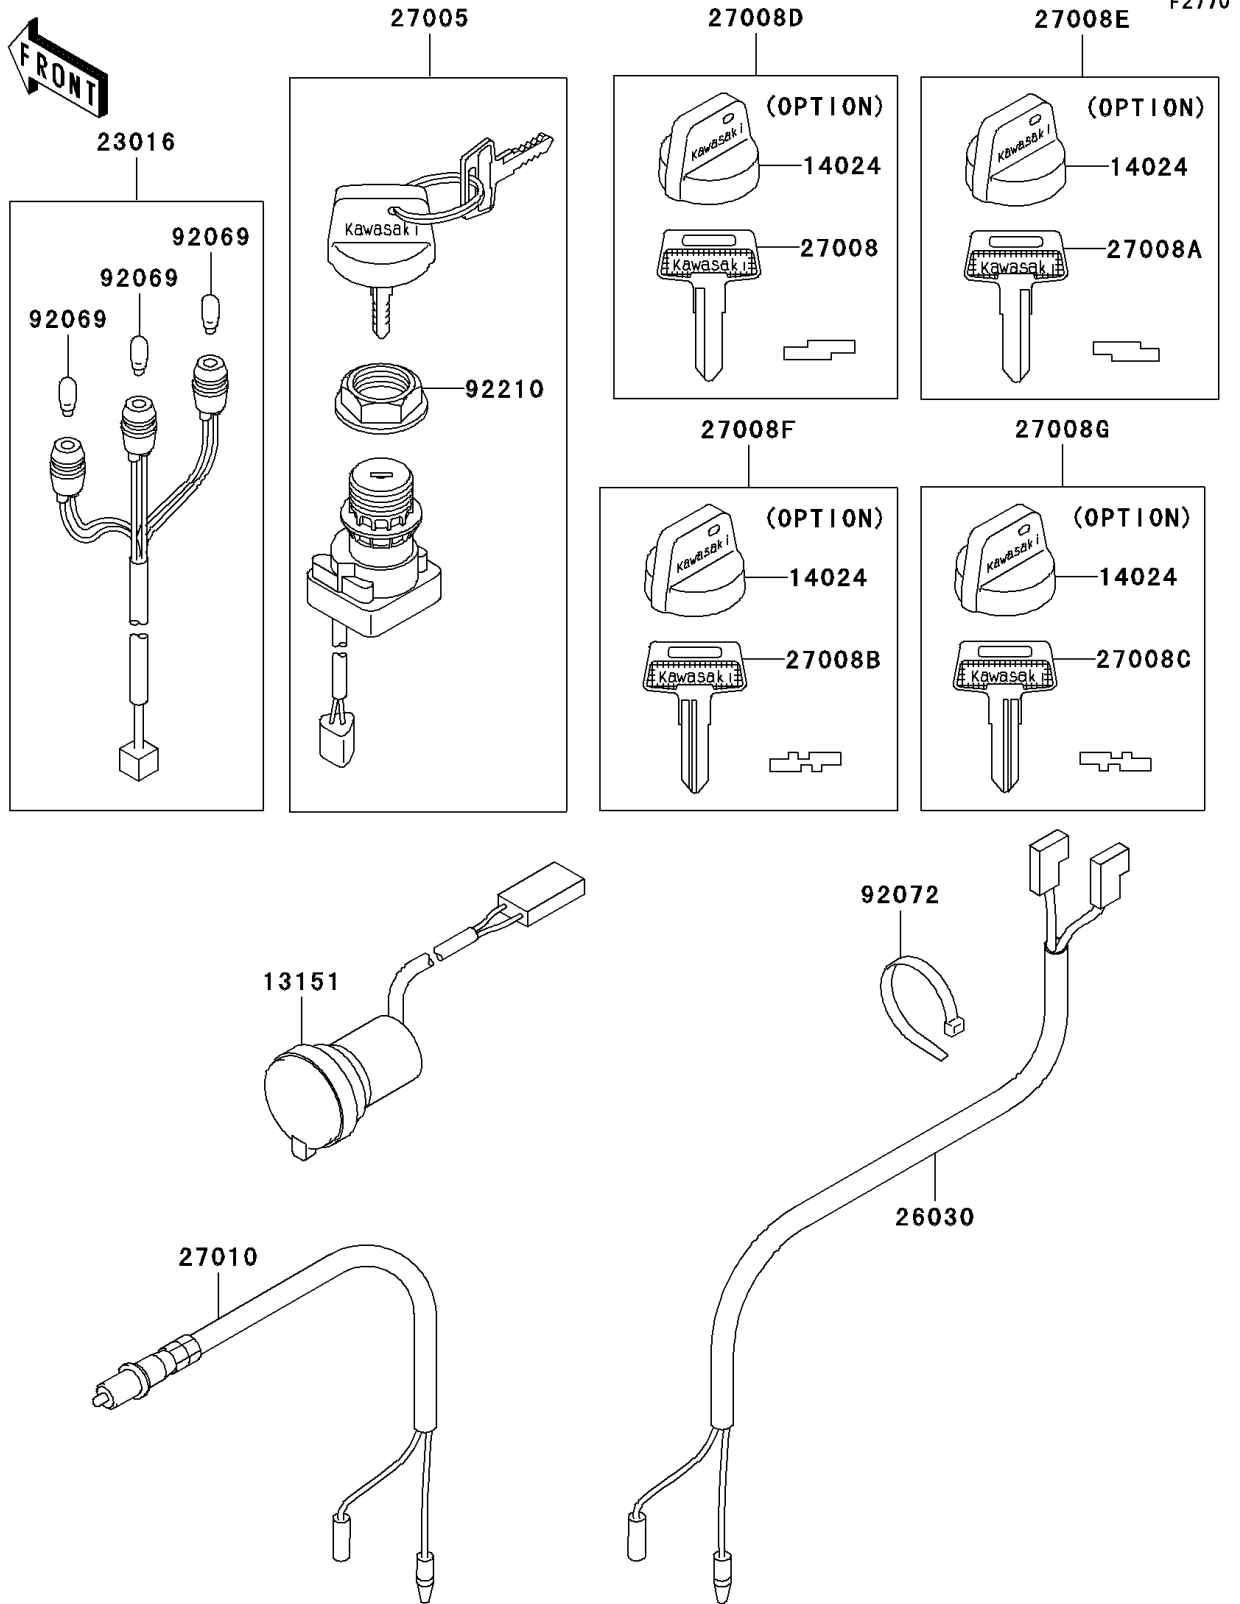

2008 Prairie® 360 PARTS DIAGRAM

Ignition Switch

2008 Prairie® 360 PARTS LIST

Ignition Switch

ITEM NAME	PART NUMBER	QUANTITY
SWITCH-COMP,D.C.TERMINAL (Ref # 13151)	13151-0004	1
COVER,KEY (Ref # 14024)	14024-1551	4
LAMP-ASSY (Ref # 23016)	23016-1151	1
HARNESS (Ref # 26030)	26030-1058	1
SWITCH-ASSY-IGNITION (Ref # 27005)	27005-1229	1
KEY-LOCK,BLANK (Ref # 27008)	27008-1041	1
KEY-LOCK,BLANK (Ref # 27008A)	27008-1042	1
KEY-LOCK,BLANK (Ref # 27008B)	27008-1043	1
KEY-LOCK,BLANK (Ref # 27008C)	27008-1044	1
KEY-LOCK,BLANK,W/COVER (Ref # 27008D)	27008-1132	1
KEY-LOCK,BLANK,W/COVER (Ref # 27008E)	27008-1133	1
KEY-LOCK,BLANK,W/COVER (Ref # 27008F)	27008-1134	1
KEY-LOCK,BLANK,W/COVER (Ref # 27008G)	27008-1135	1
SWITCH,BRAKE (Ref # 27010)	27010-1294	1
BULB,12V 3W,T7 (Ref # 92069)	92069-1020	3
BAND,L=149 (Ref # 92072)	92072-031	1
NUT,IGNITION SWITCH (Ref # 92210)	92210-1109	1