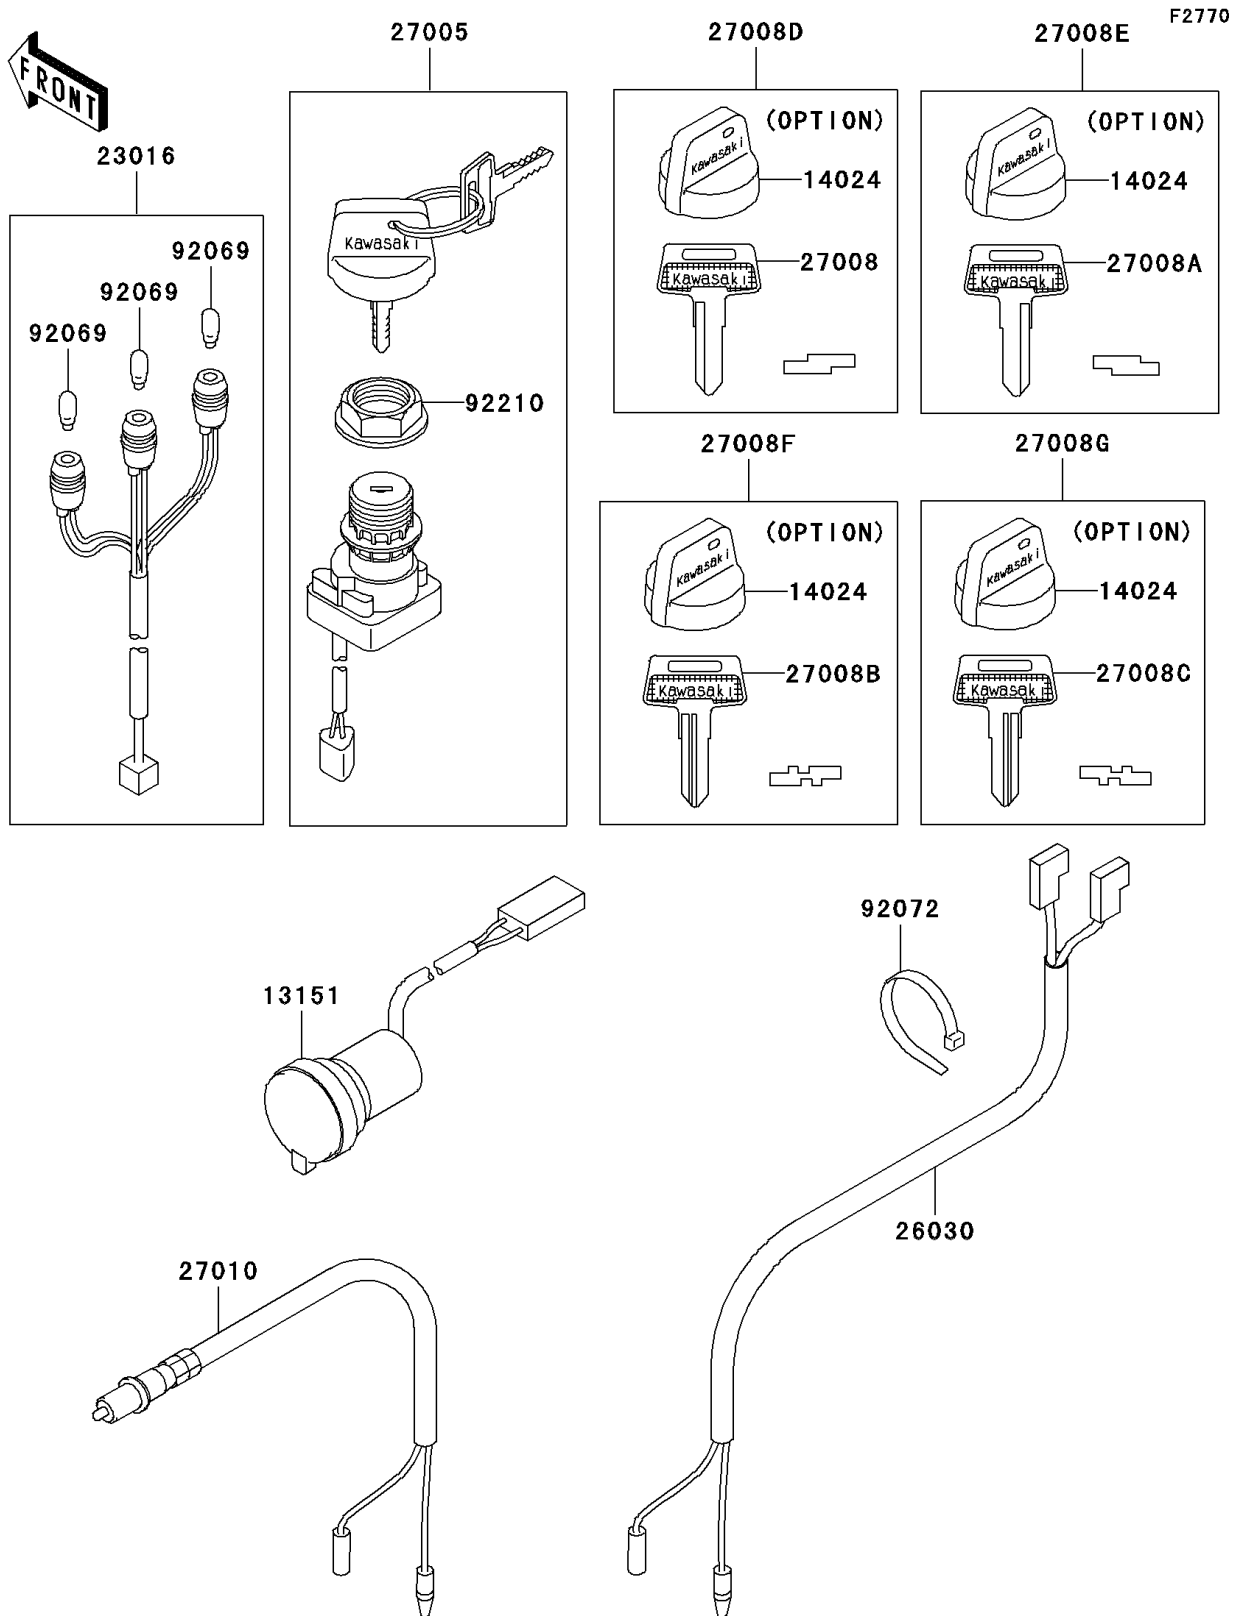

2009 Prairie® 360 PARTS DIAGRAM

Ignition Switch

2009 Prairie® 360 PARTS LIST

Ignition Switch

ITEM NAME	PART NUMBER	QUANTITY
SWITCH-COMP,D.C.TERMINAL (Ref # 13151)	13151-0004	1
COVER,KEY (Ref # 14024)	14024-1551	4
LAMP-ASSY (Ref # 23016)	23016-1151	1
HARNESS (Ref # 26030)	26030-1058	1
SWITCH-ASSY-IGNITION (Ref # 27005)	27005-1229	1
KEY-LOCK,BLANK (Ref # 27008)	27008-1041	1
KEY-LOCK,BLANK (Ref # 27008A)	27008-1042	1
KEY-LOCK,BLANK (Ref # 27008B)	27008-1043	1
KEY-LOCK,BLANK (Ref # 27008C)	27008-1044	1
KEY-LOCK,BLANK,W/COVER (Ref # 27008D)	27008-1132	1
KEY-LOCK,BLANK,W/COVER (Ref # 27008E)	27008-1133	1
KEY-LOCK,BLANK,W/COVER (Ref # 27008F)	27008-1134	1
KEY-LOCK,BLANK,W/COVER (Ref # 27008G)	27008-1135	1
SWITCH,BRAKE (Ref # 27010)	27010-1294	1
BULB,12V 3W,T7 (Ref # 92069)	92069-1020	3
BAND,L=149 (Ref # 92072)	92072-031	1
NUT,IGNITION SWITCH (Ref # 92210)	92210-1109	1