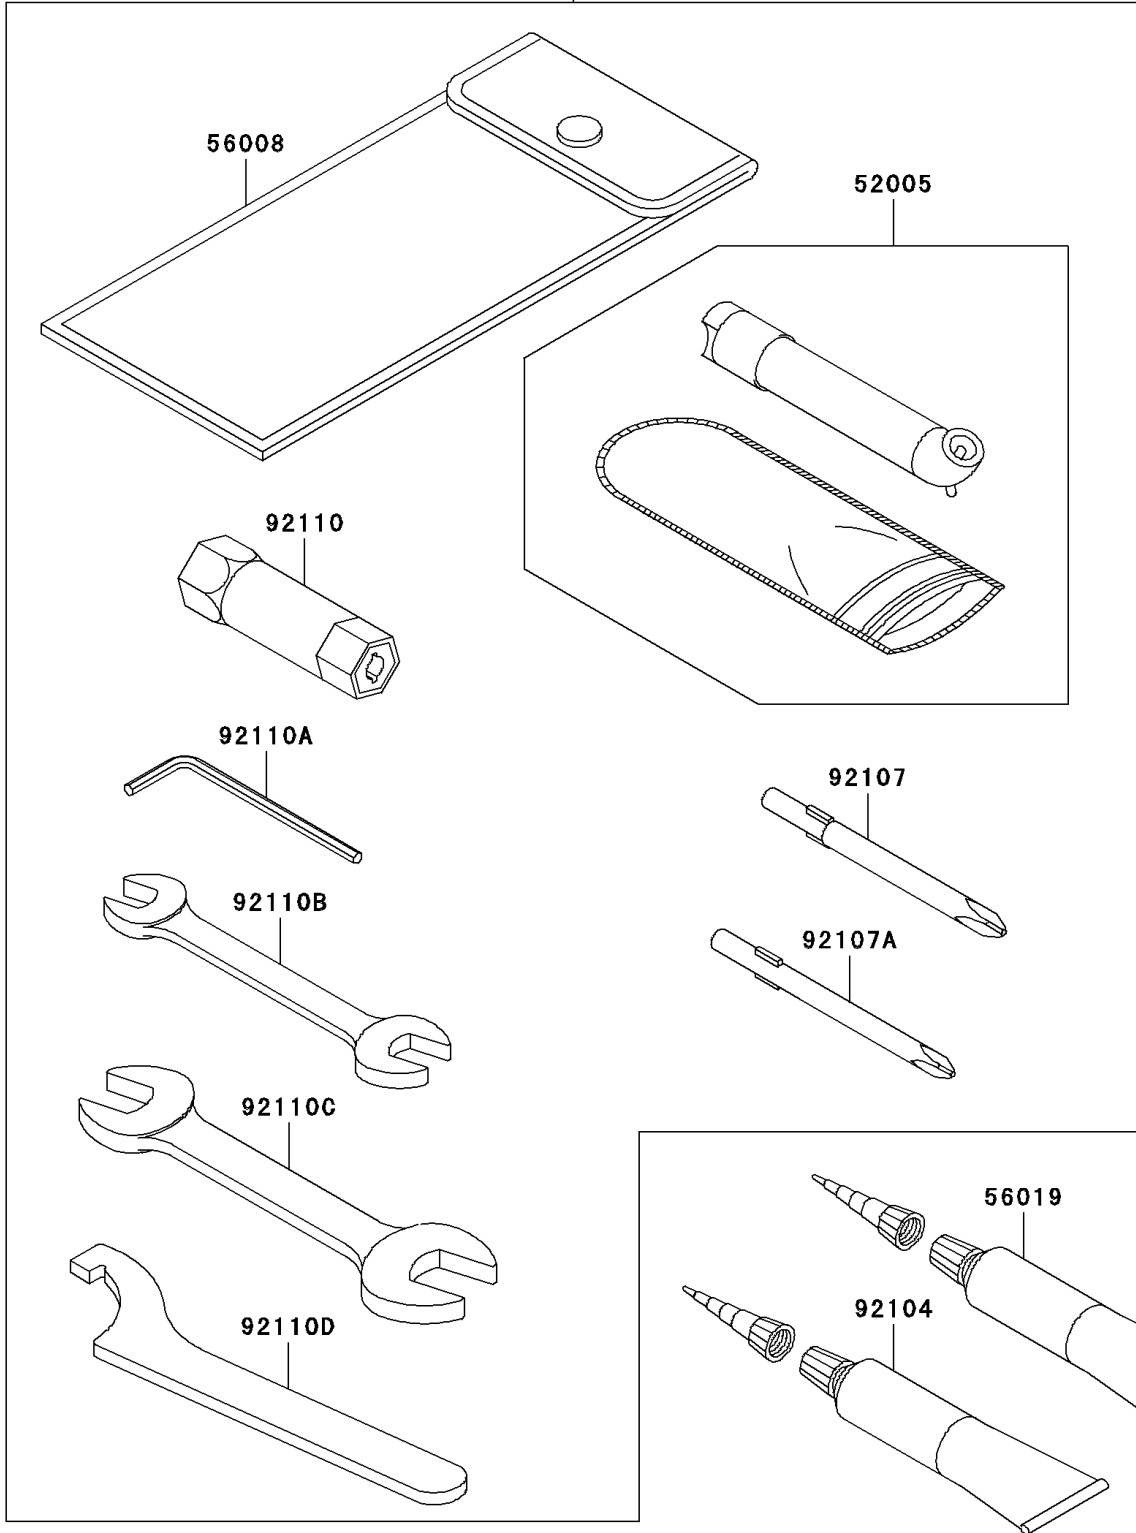

# 2007 Prairie 360 PARTS DIAGRAM

Owner's Tools

56007

F2810

## 2007 Prairie 360 PARTS LIST

### Owner's Tools

ITEM NAME	PART NUMBER	QUANTITY
GAUGE,AIR (Ref # 52005)	52005-1082	1
TOOL-KIT (Ref # 56007)	56007-1497	1
BAG,TOOL (Ref # 56008)	56008-1007	1
GASKET-LIQUID,TB1211,WHITE (Ref # 56019)	56019-120	1
GASKET-LIQUID,TB1215,GRAY (Ref # 92104)	92104-1065	1
TOOL-DRIVER,#3PHILLIPS (Ref # 92107)	92107-005	1
TOOL-DRIVER,#2PHILLIPS (Ref # 92107A)	92107-1053	1
TOOL-WRENCH,BOX,18MM (Ref # 92110)	92110-1109	1
TOOL-WRENCH,ALLEN,3MM (Ref # 92110A)	92110-1140	1
TOOL-WRENCH,OPEN END,10X12 (Ref # 92110B)	92110-1152	1
TOOL-WRENCH,OPEN END,14X17 (Ref # 92110C)	92110-1153	1
TOOL-WRENCH,HOOK (Ref # 92110D)	92110-1173	1