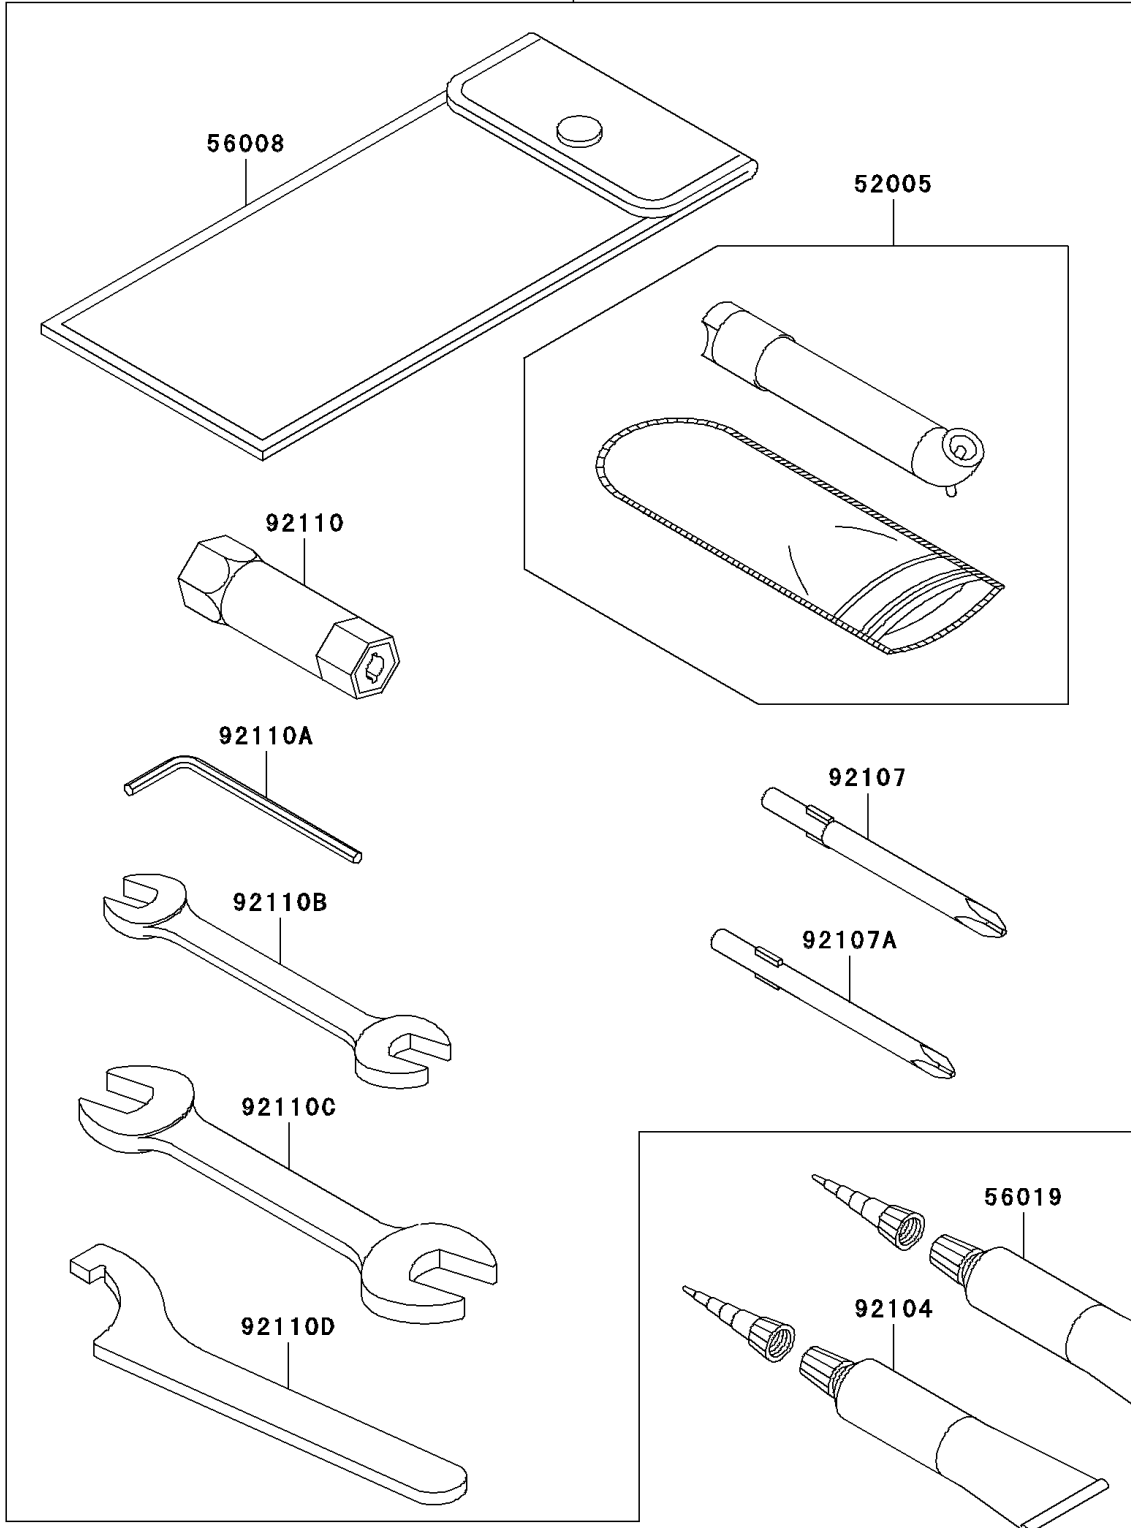

# 2008 Prairie® 360 PARTS DIAGRAM

Owner's Tools

56007

F2810

## 2008 Prairie® 360 PARTS LIST

### Owner's Tools

ITEM NAME	PART NUMBER	QUANTITY
GAUGE,AIR (Ref # 52005)	52005-1082	1
TOOL-KIT (Ref # 56007)	56007-1497	1
BAG,TOOL (Ref # 56008)	56008-1007	1
GASKET-LIQUID,TB1211,WHITE (Ref # 56019)	56019-120	1
GASKET-LIQUID,TB1215,GRAY (Ref # 92104)	92104-1065	1
TOOL-DRIVER,#3PHILLIPS (Ref # 92107)	92107-005	1
TOOL-DRIVER,#2PHILLIPS (Ref # 92107A)	92107-1053	1
TOOL-WRENCH,BOX,18MM (Ref # 92110)	92110-1109	1
TOOL-WRENCH,ALLEN,3MM (Ref # 92110A)	92110-1140	1
TOOL-WRENCH,OPEN END,10X12 (Ref # 92110B)	92110-1152	1
TOOL-WRENCH,OPEN END,14X17 (Ref # 92110C)	92110-1153	1
TOOL-WRENCH,HOOK (Ref # 92110D)	92110-1173	1