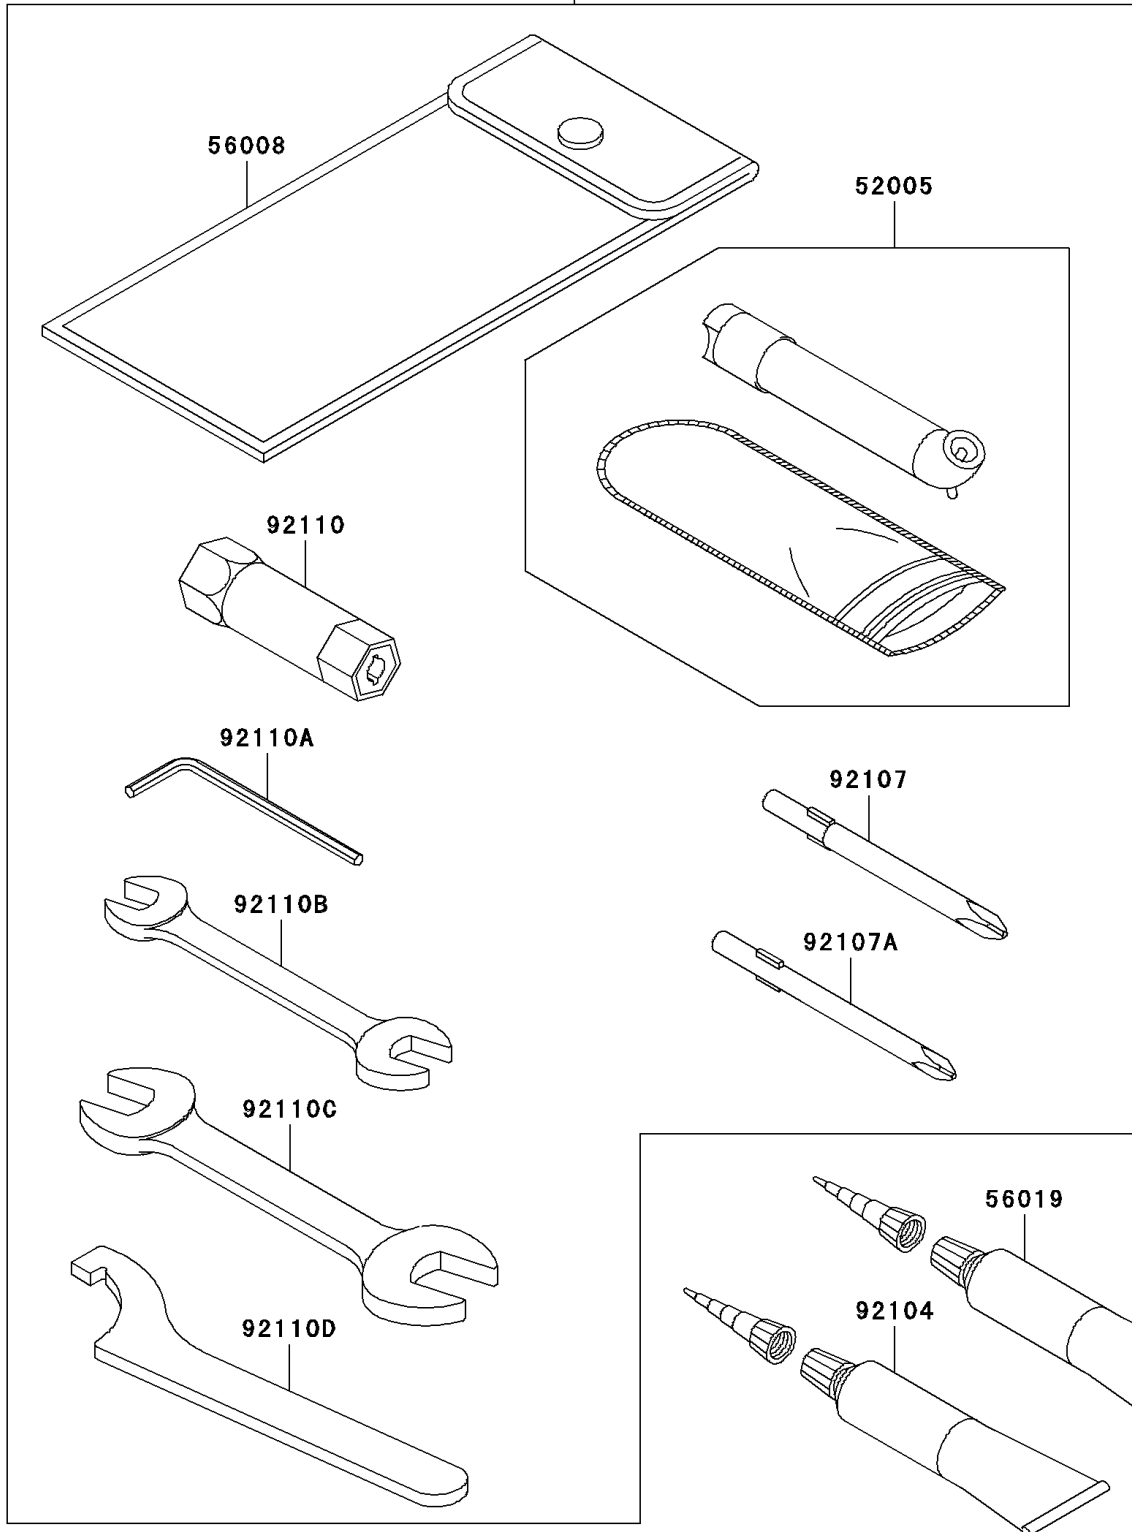

2009 Prairie® 360 PARTS DIAGRAM

Owner's Tools

56007

F2810

2009 Prairie® 360 PARTS LIST

Owner's Tools

ITEM NAME	PART NUMBER	QUANTITY
GAUGE,AIR (Ref # 52005)	52005-1082	1
TOOL-KIT (Ref # 56007)	56007-1497	1
BAG,TOOL (Ref # 56008)	56008-1007	1
GASKET-LIQUID,TB1211,WHITE (Ref # 56019)	56019-120	1
GASKET-LIQUID,TB1215,GRAY (Ref # 92104)	92104-1065	1
TOOL-DRIVER,#3PHILLIPS (Ref # 92107)	92107-005	1
TOOL-DRIVER,#2PHILLIPS (Ref # 92107A)	92107-1053	1
TOOL-WRENCH,BOX,18MM (Ref # 92110)	92110-1109	1
TOOL-WRENCH,ALLEN,3MM (Ref # 92110A)	92110-1140	1
TOOL-WRENCH,OPEN END,10X12 (Ref # 92110B)	92110-1152	1
TOOL-WRENCH,OPEN END,14X17 (Ref # 92110C)	92110-1153	1
TOOL-WRENCH,HOOK (Ref # 92110D)	92110-1173	1