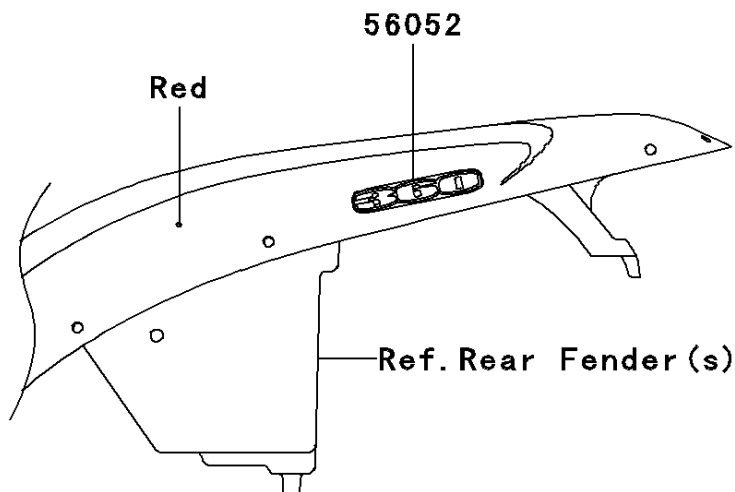

2007 Prairie 360 PARTS DIAGRAM

Decals(Red)(B7F)

F2861B

2007 Prairie 360 PARTS LIST

Decals(Red)(B7F)

ITEM NAME	PART NUMBER	QUANTITY
MARK,RR FENDER,360 (Ref # 56052)	56052-0467	2
MARK,KAWASAKI (Ref # 56052A)	56052-1729	2
PATTERN,FUEL TANK COVER,LH (Ref # 56067)	56067-0891	1
PATTERN,FUEL TANK COVER,RH (Ref # 56067A)	56067-0892	1