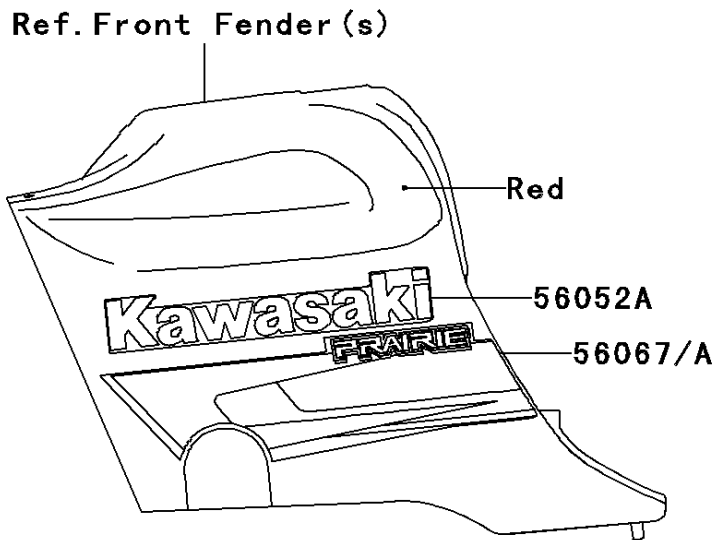

2007 Prairie 360 PARTS DIAGRAM

Decals(Red)(B7F)

F2861B

2007 Prairie 360 PARTS LIST

Decals(Red)(B7F)

ITEM NAME	PART NUMBER	QUANTITY
MARK,RR FENDER,360 (Ref # 56052)	56052-0467	2
MARK,KAWASAKI (Ref # 56052A)	56052-1729	2
PATTERN,FUEL TANK COVER,LH (Ref # 56067)	56067-0891	1
PATTERN,FUEL TANK COVER,RH (Ref # 56067A)	56067-0892	1