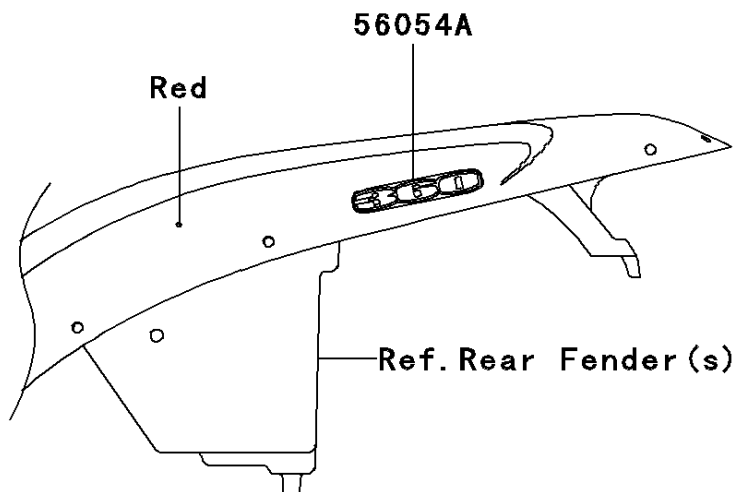

# 2008 Prairie® 360 PARTS DIAGRAM

Decals(Red)(B8F)

F2861D

## 2008 Prairie® 360 PARTS LIST

Decals(Red)(B8F)

| ITEM NAME                                   | PART NUMBER | QUANTITY |
|---|-------------|----------|
| MARK,FUEL TANK COVER,KAWASAKI (Ref # 56054) | 56054-0084  | 2        |
| MARK,RR FENDER,360 (Ref # 56054A)           | 56054-0086  | 2        |
| PATTERN,FUEL TANK COVER,LH (Ref # 56068)    | 56068-0452  | 1        |
| PATTERN,FUEL TANK COVER,RH (Ref # 56068A)   | 56068-0453  | 1        |