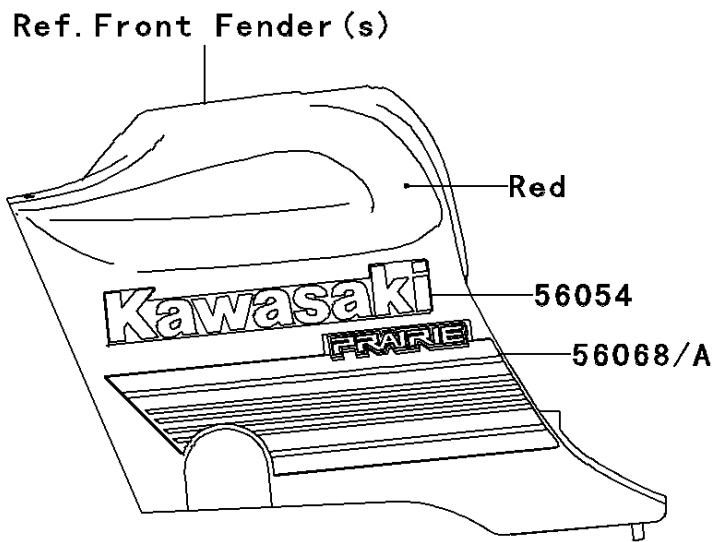

# 2008 Prairie® 360 PARTS DIAGRAM

Decals(Red)(B8F)

F2861D

## 2008 Prairie® 360 PARTS LIST

Decals(Red)(B8F)

| ITEM NAME                                   | PART NUMBER | QUANTITY |
|---|-------------|----------|
| MARK,FUEL TANK COVER,KAWASAKI (Ref # 56054) | 56054-0084  | 2        |
| MARK,RR FENDER,360 (Ref # 56054A)           | 56054-0086  | 2        |
| PATTERN,FUEL TANK COVER,LH (Ref # 56068)    | 56068-0452  | 1        |
| PATTERN,FUEL TANK COVER,RH (Ref # 56068A)   | 56068-0453  | 1        |