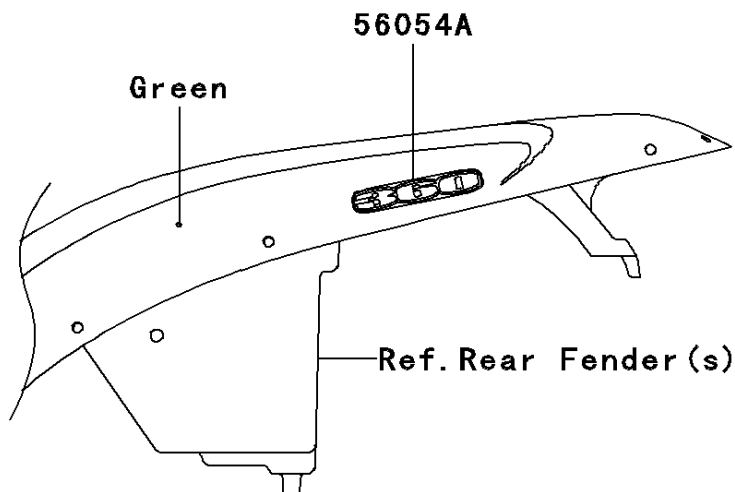

2008 Prairie® 360 PARTS DIAGRAM

Decals(Green)(B8F)

F2861E

2008 Prairie® 360 PARTS LIST

Decals(Green)(B8F)

ITEM NAME	PART NUMBER	QUANTITY
MARK,FUEL TANK COVER,KAWASAKI (Ref # 56054)	56054-0084	2
MARK,RR FENDER,360 (Ref # 56054A)	56054-0086	2
PATTERN,FUEL TANK COVER,LH (Ref # 56068)	56068-0450	1
PATTERN,FUEL TANK COVER,RH (Ref # 56068A)	56068-0451	1