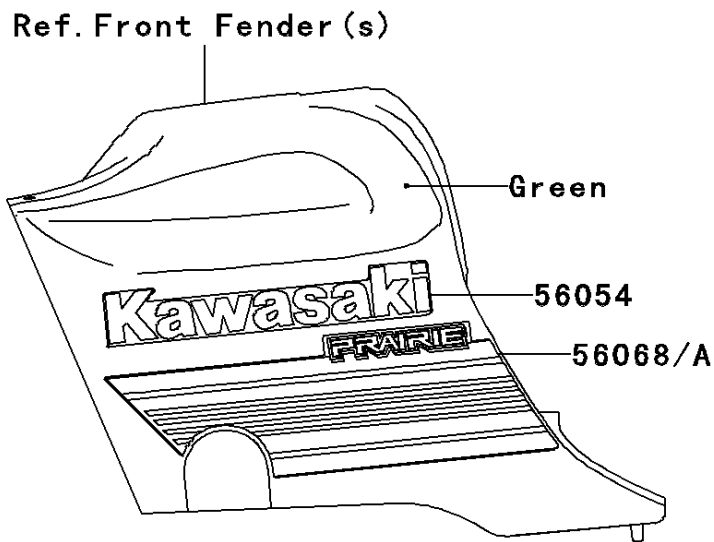

2008 Prairie® 360 PARTS DIAGRAM

Decals(Green)(B8F)

F2861E

2008 Prairie® 360 PARTS LIST

Decals(Green)(B8F)

ITEM NAME	PART NUMBER	QUANTITY
MARK,FUEL TANK COVER,KAWASAKI (Ref # 56054)	56054-0084	2
MARK,RR FENDER,360 (Ref # 56054A)	56054-0086	2
PATTERN,FUEL TANK COVER,LH (Ref # 56068)	56068-0450	1
PATTERN,FUEL TANK COVER,RH (Ref # 56068A)	56068-0451	1