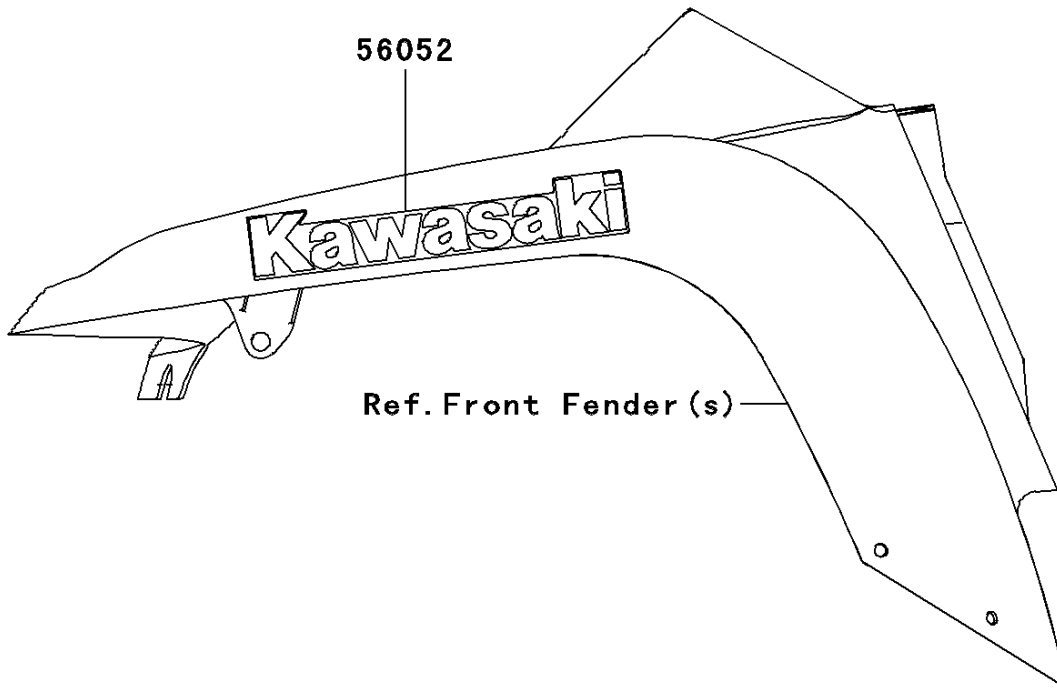

2009 Prairie® 360 PARTS DIAGRAM

Decals(Red)(Green)(B9F)

F2861F

2009 Prairie® 360 PARTS LIST

Decals(Red)(Green)(B9F)

ITEM NAME	PART NUMBER	QUANTITY
MARK,SIDE COVER,KAWASAKI (Ref # 56052)	56052-0947	2
PATTERN,FUEL TANK COVER,LH (Ref # 56068)	56068-1206	1
PATTERN,FUEL TANK COVER,RH (Ref # 56068A)	56068-1207	1