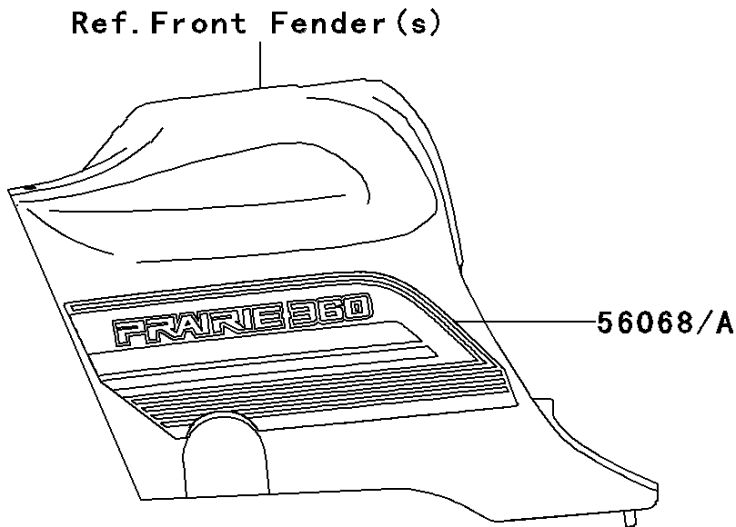

2009 Prairie® 360 PARTS DIAGRAM

Decals(Red)(Green)(B9F)

F2861F

2009 Prairie® 360 PARTS LIST

Decals(Red)(Green)(B9F)

ITEM NAME	PART NUMBER	QUANTITY
MARK,SIDE COVER,KAWASAKI (Ref # 56052)	56052-0947	2
PATTERN,FUEL TANK COVER,LH (Ref # 56068)	56068-1206	1
PATTERN,FUEL TANK COVER,RH (Ref # 56068A)	56068-1207	1