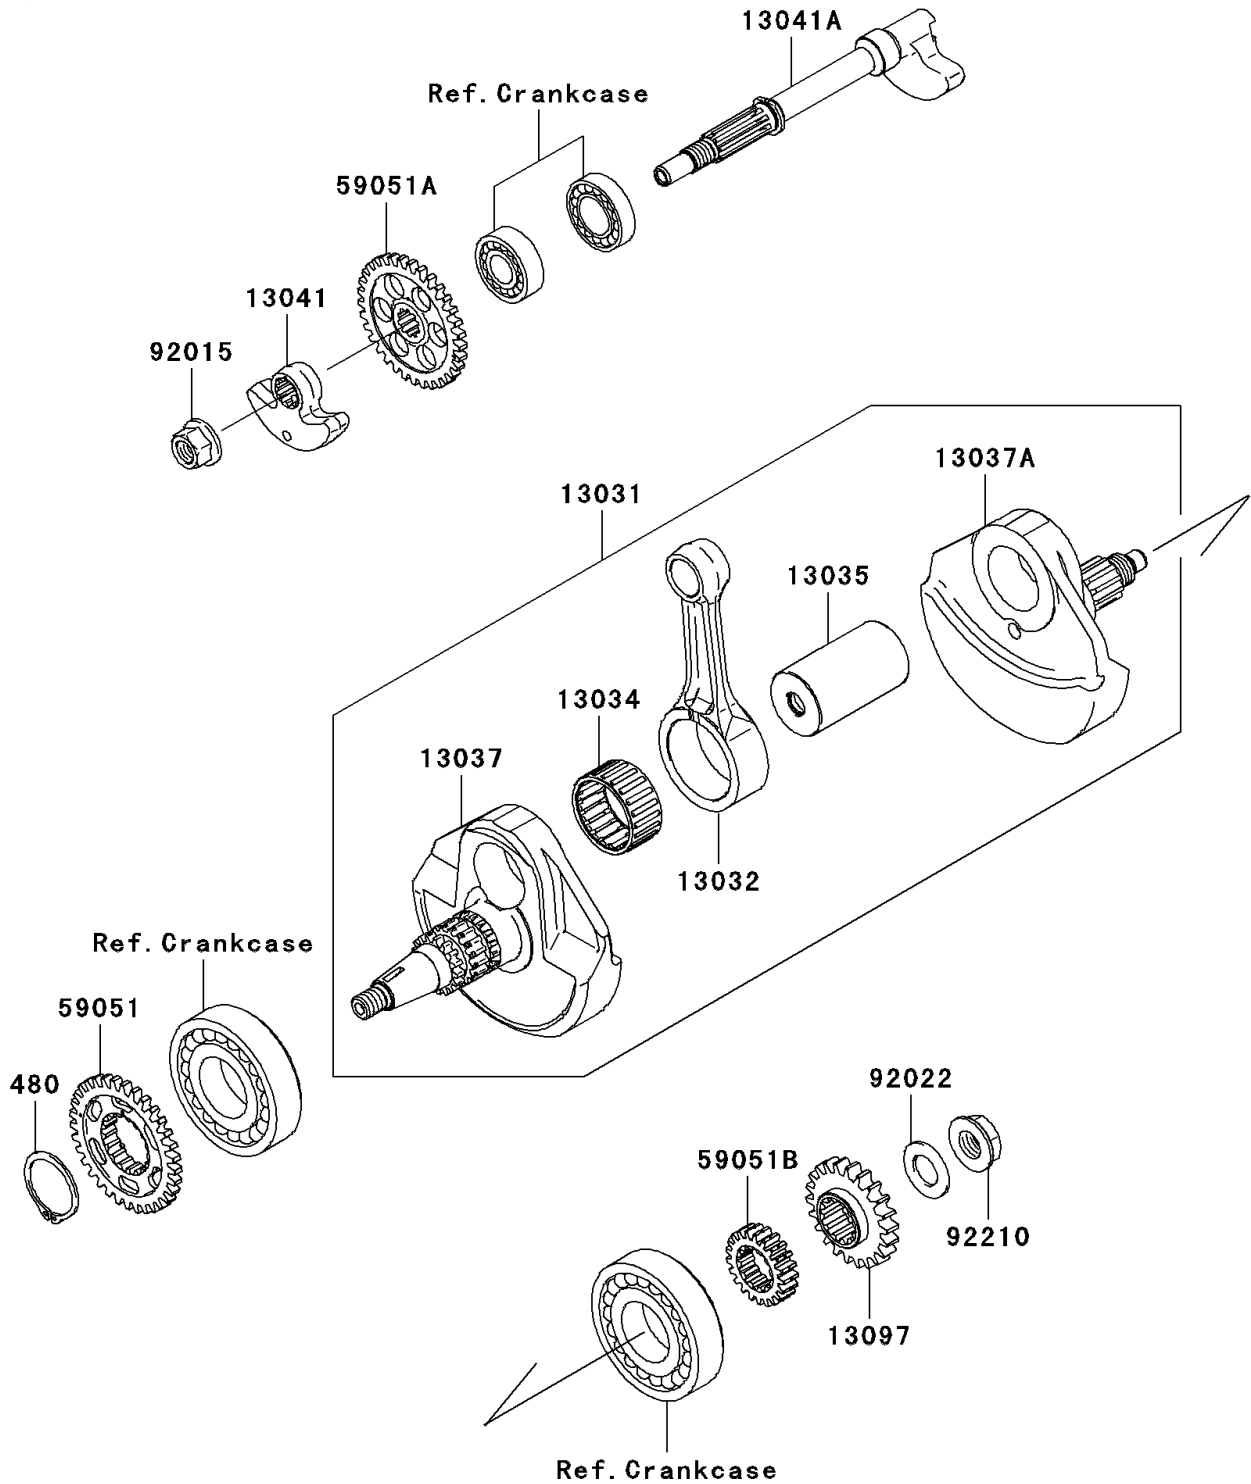

2008 KLX® 450R PARTS DIAGRAM

Crankshaft

E1321

2008 KLX® 450R PARTS LIST

Crankshaft

ITEM NAME	PART NUMBER	QUANTITY
CIRCLIP-TYPE-C,32MM (Ref # 480)	480J3200	1
CRANKSHAFT-COMP (Ref # 13031)	13031-0086	1
ROD-CONNECTING (Ref # 13032)	13032-0060	1
BEARING-BIG END,B4 (Ref # 13034)	13034-0006	1
PIN-CRANK (Ref # 13035)	13035-0013	1
CRANKSHAFT,LH (Ref # 13037)	13037-0110	1
CRANKSHAFT,RH (Ref # 13037A)	13037-0111	1
BALANCER,WEIGHT (Ref # 13041)	13041-0023	1
BALANCER,SHAFT (Ref # 13041A)	13041-0024	1
GEAR-PRIMARY SPUR,22T (Ref # 13097)	13097-0013	1
GEAR-SPUR,BALANCER DRIVE,33T (Ref # 59051)	59051-0070	1
GEAR-SPUR,BALANCER DRIVEN,33T (Ref # 59051A)	59051-0071	1
GEAR-SPUR,OIL PUMP DRIVE,21T (Ref # 59051B)	59051-0075	1
NUT,FLANGED,12MM (Ref # 92015)	92015-1156	1
WASHER,16.3X29X1.75 (Ref # 92022)	92022-1356	1
NUT,LEFT HANDED,16MM (Ref # 92210)	92210-0350	1