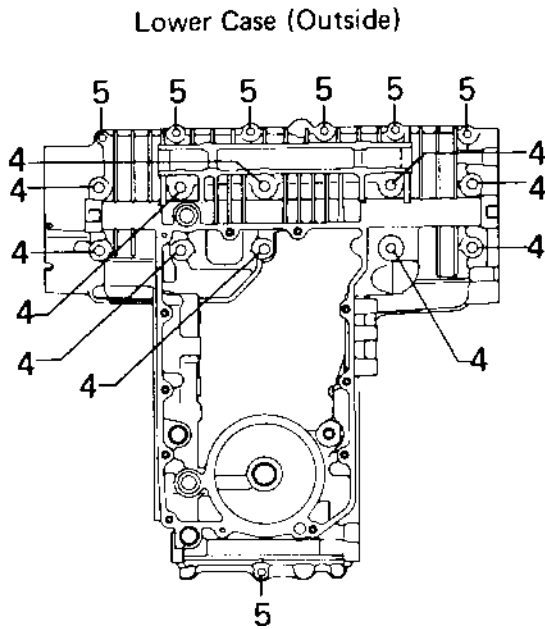

# 1980 KZ550-A1 PARTS DIAGRAM

CRANKCASE BOLT & STUD PATTERN ('80-'81 A)

## CRANKCASE BOLT & STUD PATTERN ('80-'81 A)

ITEM NAME	PART NUMBER	QUANTITY
UNAVAILABLE IN PRICE BOOK (Ref # ?)	?	?
UNAVAILABLE IN PRICE BOOK (Ref # ?)	?	?
BOLT,6X105 (Ref # 3)	92003-194	1
BOLT-FLANGED,8X95 (Ref # 4)	130P0895	10
BOLT,HEX HEAD,6X41 (Ref # 5)	92003-109	2
PIN-DOWEL (Ref # 6)	92042-007	6
PIN DOWEL 6MM (Ref # 7)	92042-016	12