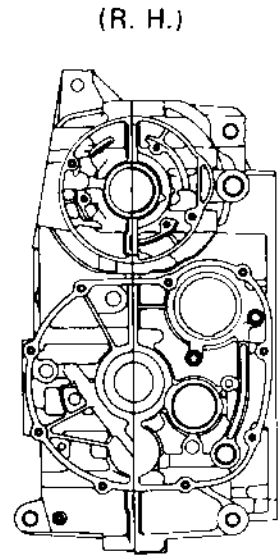

# 1980 KZ550-A1 PARTS DIAGRAM

CRANKCASE BOLT & STUD PATTERN ('80-'81 A)

# 1980 KZ550-A1 PARTS LIST

## CRANKCASE BOLT & STUD PATTERN ('80-'81 A)

ITEM NAME	PART NUMBER	QUANTITY
UNAVAILABLE IN PRICE BOOK (Ref # ?)	?	?
UNAVAILABLE IN PRICE BOOK (Ref # ?)	?	?
BOLT,6X105 (Ref # 3)	92003-194	1
BOLT-FLANGED,8X95 (Ref # 4)	130P0895	10
BOLT,HEX HEAD,6X41 (Ref # 5)	92003-109	2
PIN-DOWEL (Ref # 6)	92042-007	6
PIN DOWEL 6MM (Ref # 7)	92042-016	12