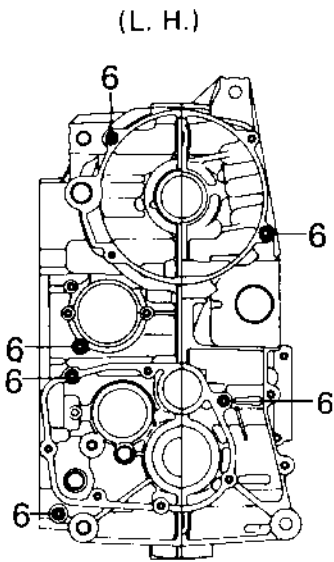

# 1980 KZ550-A1 PARTS DIAGRAM

CRANKCASE BOLT & STUD PATTERN ('80-'81 A)

# 1980 KZ550-A1 PARTS LIST

## CRANKCASE BOLT & STUD PATTERN ('80-'81 A)

ITEM NAME	PART NUMBER	QUANTITY
UNAVAILABLE IN PRICE BOOK (Ref # ?)	?	?
UNAVAILABLE IN PRICE BOOK (Ref # ?)	?	?
BOLT,6X105 (Ref # 3)	92003-194	1
BOLT-FLANGED,8X95 (Ref # 4)	130P0895	10
BOLT,HEX HEAD,6X41 (Ref # 5)	92003-109	2
PIN-DOWEL (Ref # 6)	92042-007	6
PIN DOWEL 6MM (Ref # 7)	92042-016	12