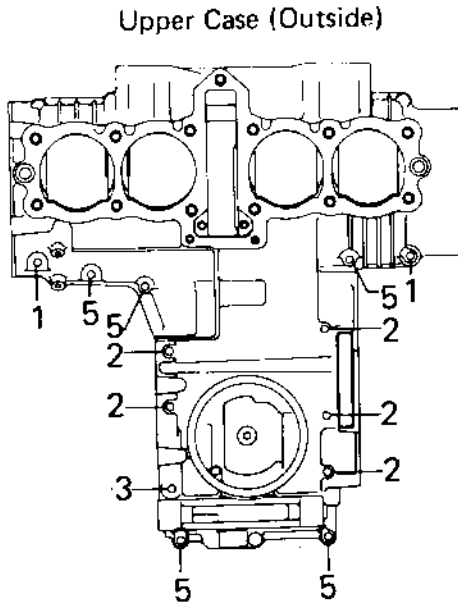

# 1980 KZ550-A1 PARTS DIAGRAM

CRANKCASE BOLT & STUD PATTERN ('80-'81 A)

# 1980 KZ550-A1 PARTS LIST

## CRANKCASE BOLT & STUD PATTERN ('80-'81 A)

ITEM NAME	PART NUMBER	QUANTITY
UNAVAILABLE IN PRICE BOOK (Ref # ?)	?	?
UNAVAILABLE IN PRICE BOOK (Ref # ?)	?	?
BOLT,6X105 (Ref # 3)	92003-194	1
BOLT-FLANGED,8X95 (Ref # 4)	130P0895	10
BOLT,HEX HEAD,6X41 (Ref # 5)	92003-109	2
PIN-DOWEL (Ref # 6)	92042-007	6
PIN DOWEL 6MM (Ref # 7)	92042-016	12