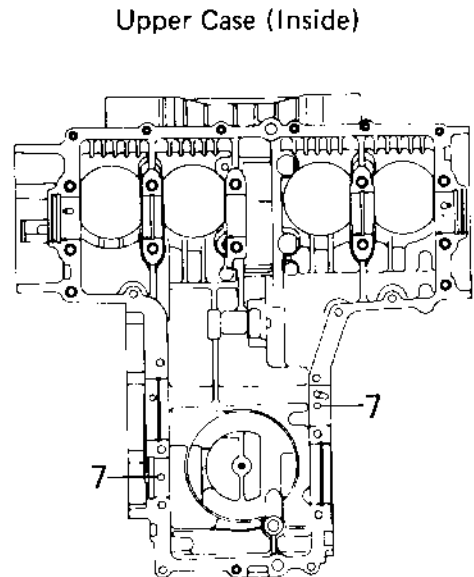

# 1980 KZ550-A1 PARTS DIAGRAM

CRANKCASE BOLT & STUD PATTERN ('80-'81 A)

# 1980 KZ550-A1 PARTS LIST

## CRANKCASE BOLT & STUD PATTERN ('80-'81 A)

ITEM NAME	PART NUMBER	QUANTITY
UNAVAILABLE IN PRICE BOOK (Ref # ?)	?	?
UNAVAILABLE IN PRICE BOOK (Ref # ?)	?	?
BOLT,6X105 (Ref # 3)	92003-194	1
BOLT-FLANGED,8X95 (Ref # 4)	130P0895	10
BOLT,HEX HEAD,6X41 (Ref # 5)	92003-109	2
PIN-DOWEL (Ref # 6)	92042-007	6
PIN DOWEL 6MM (Ref # 7)	92042-016	12