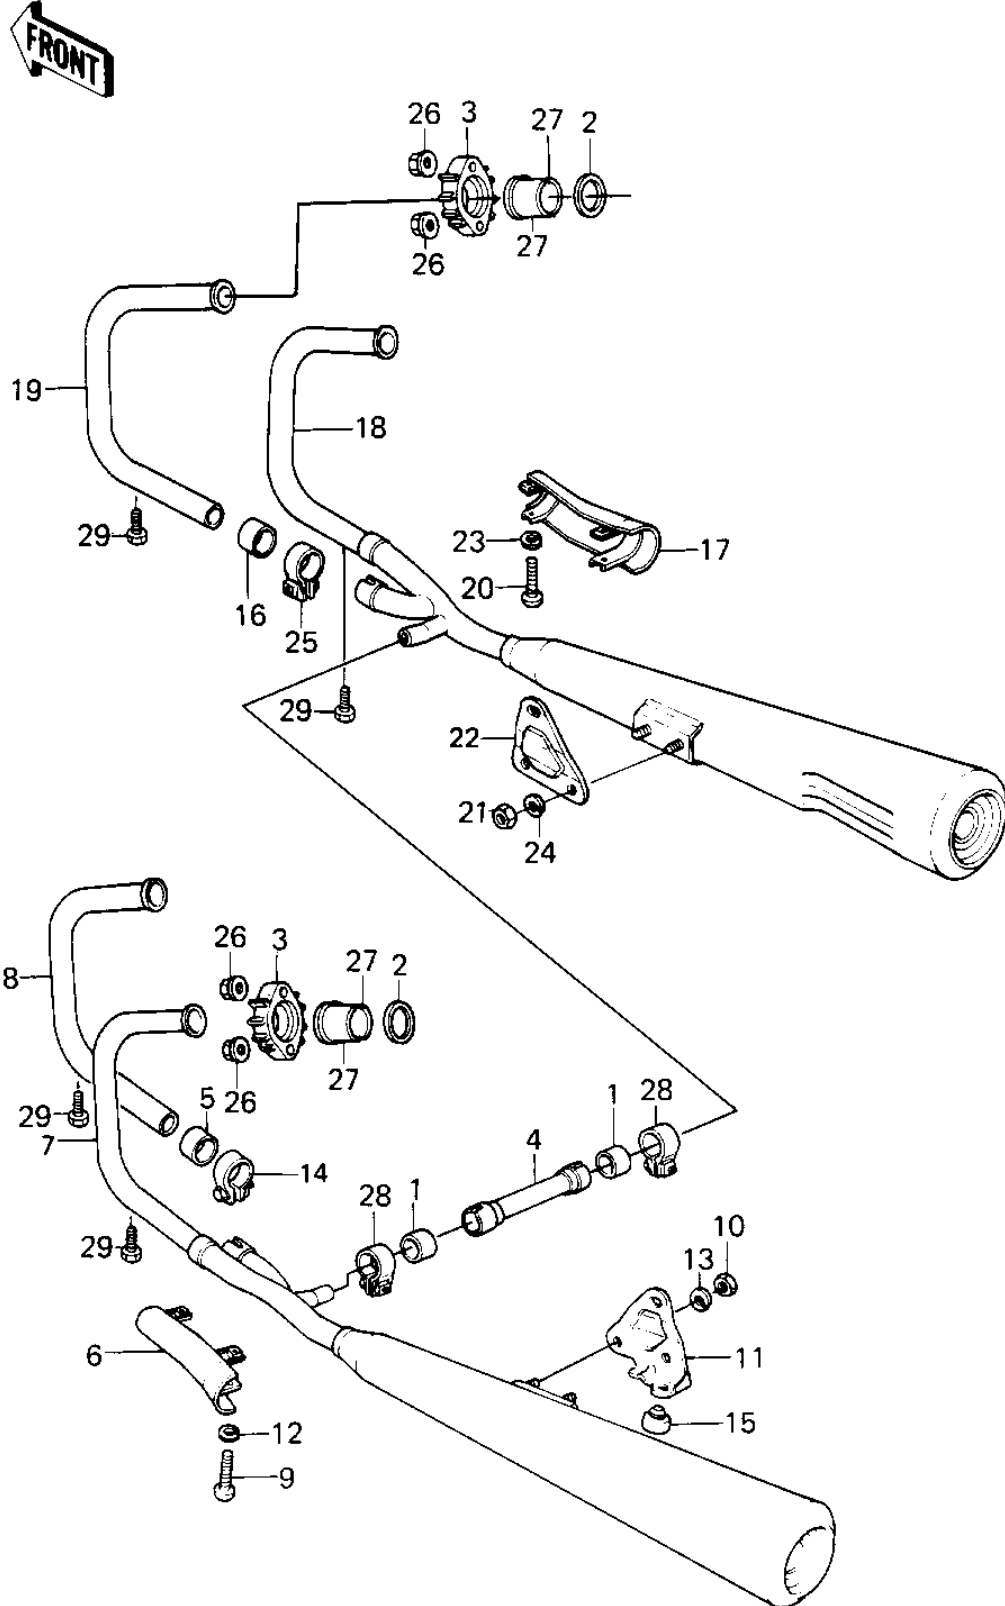

1980 KZ550-A1 PARTS DIAGRAM

MUFFLERS ('80-'81 A2/A3)

1980 KZ550-A1 PARTS LIST

MUFFLERS ('80-'81 A2/A3)

ITEM NAME	PART NUMBER	QUANTITY
GASKET,MUFFLER CONNEC (Ref # 1)	11060-1051	2
GASKET,EXHAUST PIPE H (Ref # 2)	11009-1866	4
HOLDER,EXHAUST PIPE (Ref # 3)	18069-1006	4
PIPE,MUFFLER CONNECT1 (Ref # 4)	32032-1671	1
GASKET,EXHAUST PIPE C (Ref # 5)	11009-1667	1
COVER,MUFFLER,LH (Ref # 6)	14025-1531	1
MUFFLER,L.H. (Ref # 7)	18001-1128	1
MUFFLER,L.H. (Ref # 7)	18001-1128	1
PIPE,EXHAUST,#2 (Ref # 8)	18049-1067	1
PIPE,EXHAUST,#2 (Ref # 8)	18049-1067	1
SCREW PAN HEAD 6X40 (Ref # 9)	220B0640	2
NUT,8M/M (Ref # 10)	317B0800	2
BRACKET,MUFFLER,L.H. (Ref # 11)	32069-1031	1
WASHER SPRING 6MM (Ref # 12)	461F0600	2
WASHER SPRING 8MM (Ref # 13)	461F0800	2
CLAMP,EXHAUST PIPE (Ref # 14)	92037-1089	1
CLAMP,42MM (Ref # 14)	92037-1349	1
DAMPER RUBB MAIN STAD (Ref # 15)	92075-015	1
GASKET,EXHAUST PIPE C (Ref # 16)	11009-1667	1
COVER,MUFFLER,RH (Ref # 17)	14025-1532	1
MUFFLER,R.H. (Ref # 18)	18001-1129	1
MUFFLER,R.H. (Ref # 18)	18001-1129	1
PIPE,EXHAUST,#3 (Ref # 19)	18049-1068	1
PIPE,EXHAUST,#3 (Ref # 19)	18049-1068	1
SCREW PAN HEAD 6X40 (Ref # 20)	220B0640	2
NUT,8M/M (Ref # 21)	317B0800	2
BRACKET,MUFFLER,R.H. (Ref # 22)	32069-1032	1
WASHER SPRING 6MM (Ref # 23)	461F0600	2
WASHER SPRING 8MM (Ref # 24)	461F0800	2