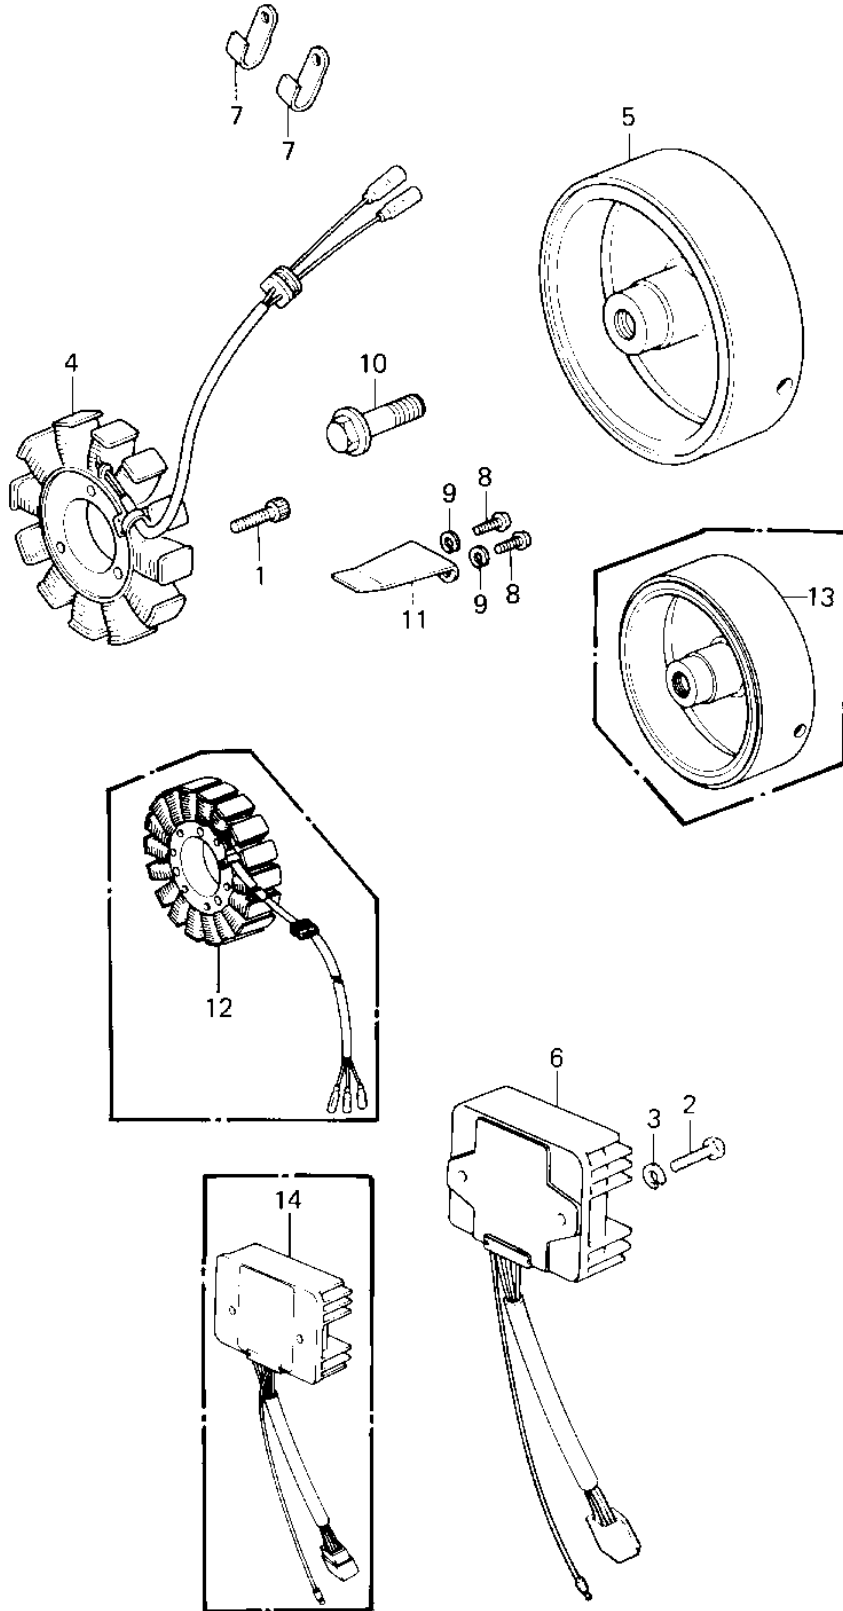

1980 KZ550-A1 PARTS DIAGRAM

GENERATOR/REGULATOR ('80-'81 A1/A2)

1980 KZ550-A1 PARTS LIST

GENERATOR/REGULATOR ('80-'81 A1/A2)

ITEM NAME	PART NUMBER	QUANTITY
BOLT,ALLEN,6X28 (Ref # 1)	120P0628	3
BOLT-UPSET (Ref # 2)	112G0625	2
WASHER SPRING 6MM (Ref # 3)	461F0600	2
STATOR ASSY,GENERATOR (Ref # 4)	21003-1013	1
ROTOR,GENERATOR (Ref # 5)	21050-1007	1
REGULATOR,VOLTAGE (Ref # 6)	21066-1011	1
CLAMP,WIRING HARNESS (Ref # 7)	21126-008	2
SCREW PAN HEAD 5X12 (Ref # 8)	220B0512	2
WASHER SPRING 5MM (Ref # 9)	461F0500	2
BOLT,10X40 (Ref # 10)	92001-1201	1
CLAMP,GENERATOR WIRE (Ref # 11)	92037-1122	1
STATOR,GENERATOR (Ref # 12)	21003-1038	1
FLYWHEEL,GENERATOR (Ref # 13)	21050-1019	1
REGULATOR,VOLTAGE (Ref # 14)	21066-1008	1