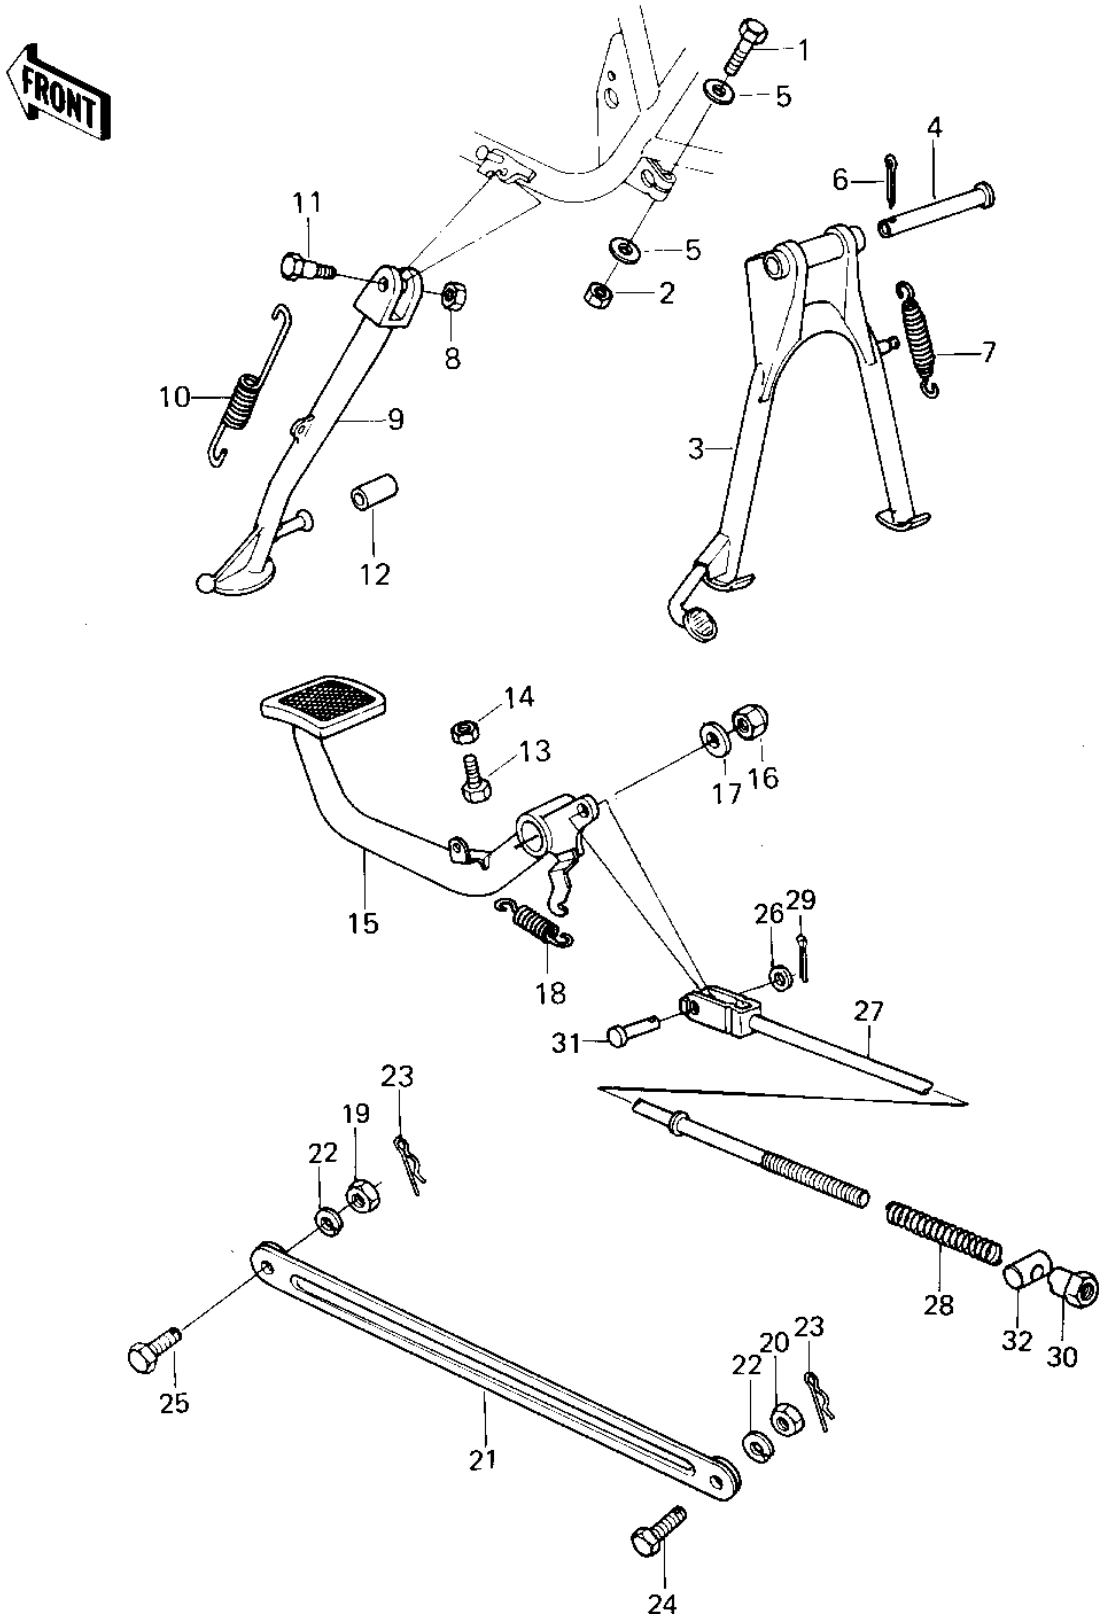

1980 KZ550-A1 PARTS DIAGRAM

STANDS/BRAKE PEDAL ('80-'81 A1/A2)

1980 KZ550-A1 PARTS LIST

STANDS/BRAKE PEDAL ('80-'81 A1/A2)

ITEM NAME	PART NUMBER	QUANTITY
BOLT,8X40 (Ref # 1)	115G0840	2
NUT,8M/M (Ref # 2)	317B0800	2
STAND-MAIN (Ref # 3)	34011-1010	1
SHAFT,MAIN STAND (Ref # 4)	34019-016	1
WASHER PLAIN 8MM (Ref # 5)	410B0800	4
PIN COTTER 3.0X30 (Ref # 6)	550D3030	1
SPRING,MAIN STAND,R.H (Ref # 7)	92081-1145	1
SPRING,MAIN STAND (Ref # 7)	92081-1265	1
NUT 10MM (Ref # 8)	315B1000	1
STAND-SIDE (Ref # 9)	34024-1036	1
STAND-SIDE (Ref # 9)	34024-1036	1
SPRING,SIDE STAND (Ref # 10)	34025-005	1
BOLT-SIDE STAND (Ref # 11)	92003-079	1
DAMPER RUBB SIDE STND (Ref # 12)	92075-031	1
BOLT-UPSET,6X20 (Ref # 13)	112G0620	1
NUT 6MM (Ref # 14)	311B0600	1
PEDAL,BRAKE (Ref # 15)	43001-1019	1
NUT,CAP AND LOCK,8MM (Ref # 16)	92019-013	1
NUT,CAP,LOCK,8MM (Ref # 16)	92015-1131	1
WASHER,8.5X20X1.6 (Ref # 17)	92022-1561	1
SPRING,BRAKE PEDAL (Ref # 18)	92081-1147	1
NUT,10MM (Ref # 19)	314B1000	1
NUT 10MM (Ref # 20)	315B1000	1
TORQUE LINK-REAR BRK (Ref # 21)	43007-027	1
WASHER SPRING 10MM (Ref # 22)	461F1000	2
PIN,SNAP (Ref # 23)	554A0800	2
BOLT HEX HEAD 10MM (Ref # 24)	92003-034	1
BOLT (Ref # 25)	92003-096	1
WASHER PLAIN 6MM (Ref # 26)	410B0600	1

1980 KZ550-A1 PARTS LIST

STANDS/BRAKE PEDAL ('80-'81 A1/A2)

ITEM NAME	PART NUMBER	QUANTITY
ROD,BRAKE (Ref # 27)	43011-1014	1
SPRING,BRAKE ROD (Ref # 28)	43012-001	1
PIN COTTER 2.0X15 (Ref # 29)	550D2015	1
NUT-BRAKE ROD ADJUST (Ref # 30)	92015-042	1
PIN-BRAKE ROD FITTING (Ref # 31)	92043-064	1
PIN-BRAKE ROD (Ref # 32)	92043-065	1