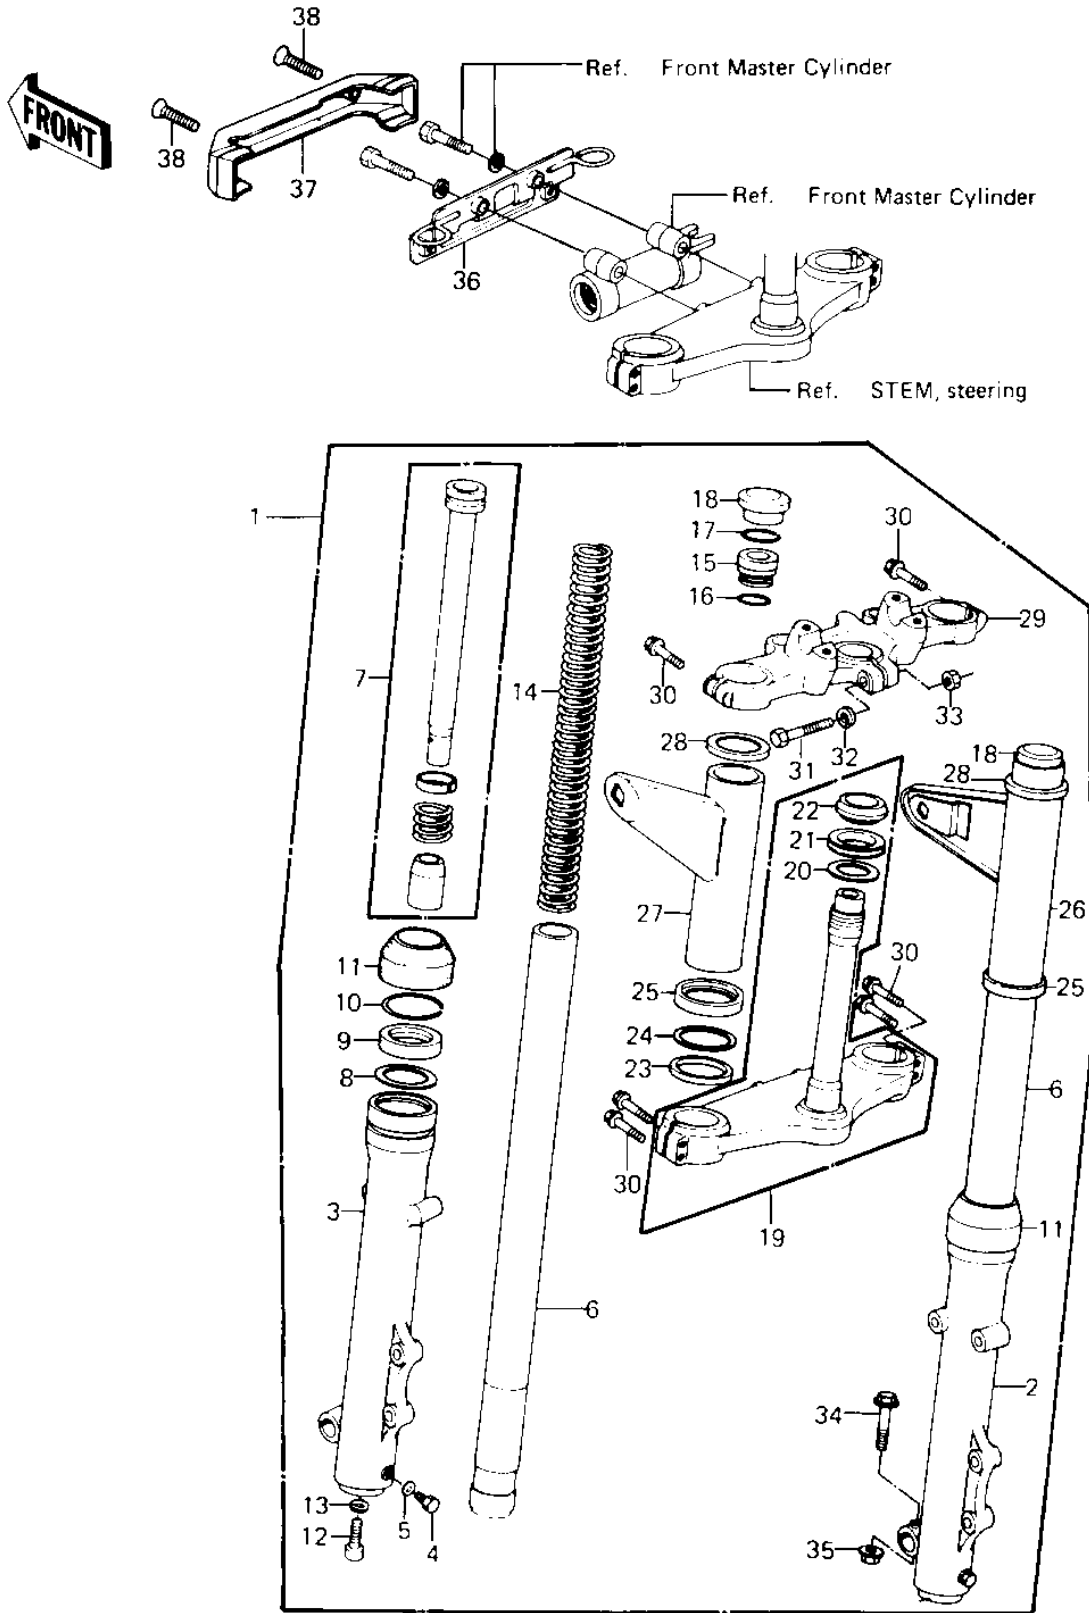

1980 KZ550-A1 PARTS DIAGRAM

FRONT FORK (KZ550-A1)

1980 KZ550-A1 PARTS LIST

FRONT FORK (KZ550-A1)

| ITEM NAME | PART NUMBER | QUANTITY |
|----------------------------------|-------------|----------|
| FORK-FRONT (Ref # 1) | 44001-1202 | 1 |
| FORK-FRONT (Ref # 1) | 44001-1202 | 1 |
| TUBE,RH,FORK OUTER (Ref # 2) | 44006-1018 | 1 |
| TUBE,LH,FORK OUTER (Ref # 3) | 44005-1018 | 1 |
| BOLT HEX HEAD 6X8 (Ref # 4) | 110B0608 | 2 |
| GASKET,DRAIN PLUG (Ref # 5) | 44045-047 | 2 |
| TUBE,FORK,INNER (Ref # 6) | 44013-1023 | 2 |
| CYLINDER-FORK (Ref # 7) | 44022-1024 | 2 |
| SPACER,FORK (Ref # 8) | 92026-1038 | 2 |
| SEAL-OIL,FORK (Ref # 9) | 92049-1063 | 2 |
| SEAL-OIL,FORK (Ref # 9) | 92049-1063 | 2 |
| CIRCLIP,OUTER TUBE (Ref # 10) | 92033-1022 | 2 |
| SEAL,DUST (Ref # 11) | 92093-1047 | 2 |
| SEAL,DUST (Ref # 11) | 92093-1047 | 2 |
| BOLT,FORK CYLINDER (Ref # 12) | 44041-078 | 2 |
| GASKET,FORK CYL BOLT (Ref # 13) | 44045-051 | 2 |
| SPRING,FORK INNER (Ref # 14) | 44026-1022 | 2 |
| GUIDE,SPRING (Ref # 15) | 44029-1006 | 2 |
| "O" RING (Ref # 16) | 92055-1034 | 2 |
| CIRCLIP,FORK TOP (Ref # 17) | 92033-1023 | 2 |
| CAP,RUBBER,FORK TOP (Ref # 18) | 11012-1061 | 2 |
| STEM,STEERING (Ref # 19) | 44037-1013 | 1 |
| WASHER,PLAIN (Ref # 20) | 92022-231 | 1 |
| OIL SEAL,STEERING STM (Ref # 21) | 92056-003 | 1 |
| CONE,STEERING STEM (Ref # 22) | 92047-012 | 1 |
| DAMPER RUBBER,FORK (Ref # 23) | 92075-1137 | 2 |
| WASHER,FORK COVER (Ref # 24) | 92022-1111 | 2 |
| GUIDE,FORK COVER,LOW (Ref # 25) | 13169-1134 | 2 |
| COVER-FORK,RH,BLACK (Ref # 26) | 44033-1059 | 1 |