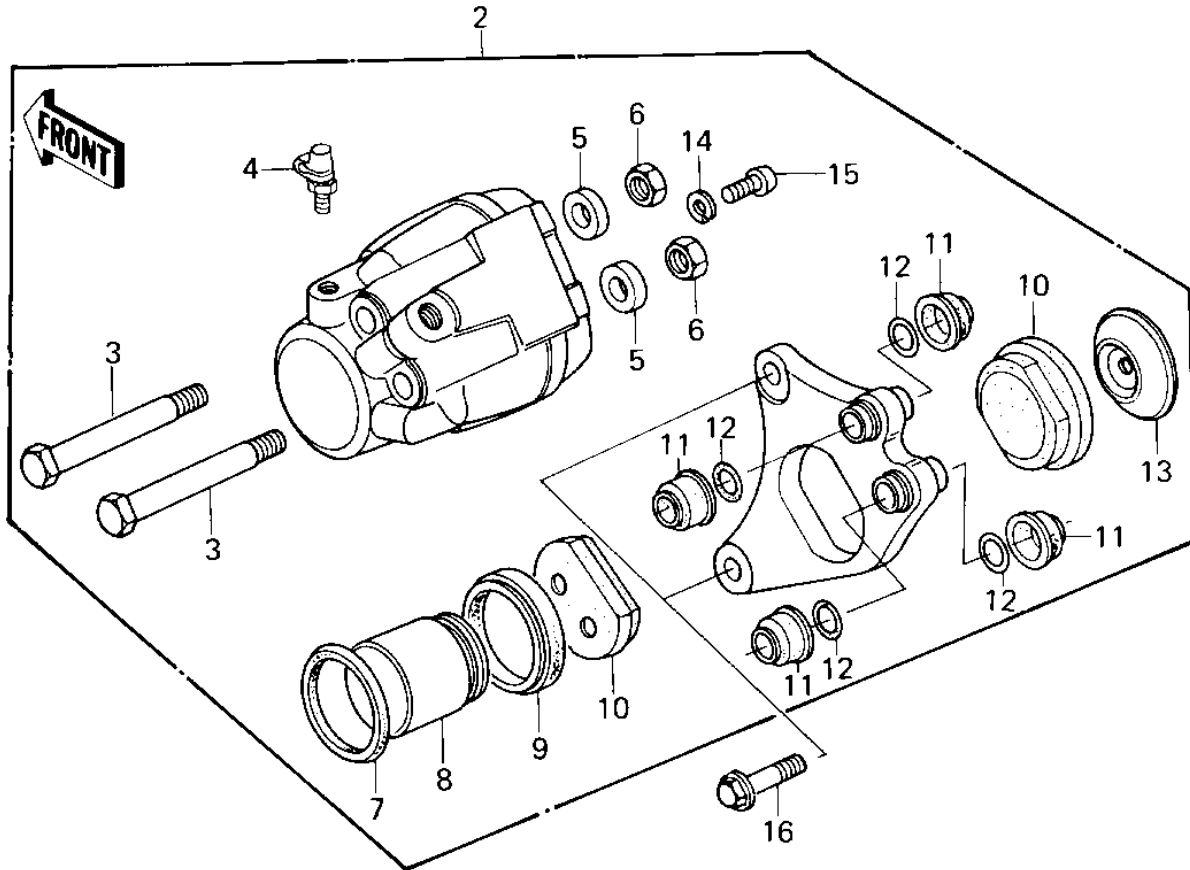

1980 KZ550-A1 PARTS DIAGRAM

FRONT BRAKE (KZ550-A1)

1980 KZ550-A1 PARTS LIST

FRONT BRAKE (KZ550-A1)

ITEM NAME	PART NUMBER	QUANTITY
DISK PLATE,FRONT (Ref # 1)	41080-1032	1
CALIPER ASSY,FR,L.H. (Ref # 2)	43041-1022	1
BOLT (Ref # 3)	43045-006	2
BLEEDER SET (Ref # 4)	43085-001	1
PLUG (Ref # 5)	43088-002	2
NUT 10MM (Ref # 6)	315B1000	2
RING,PISTON SEAL (Ref # 7)	43049-002	1
PISTON,BRAKE,42M/M (Ref # 8)	43020-1012	1
DUST SEALD,RUBBER (Ref # 9)	43054-003	1
PAD SET (Ref # 10)	43082-1001	1
DUST SHILD,SHAFT (Ref # 11)	43052-005	4
"O" RING (Ref # 12)	43053-006	4
SPACER (Ref # 13)	43040-004	1
WASHER SPRING 6MM (Ref # 14)	461F0600	1
SCREW PAN HEAD 6X12 (Ref # 15)	220B0612	1
BOLT,10X47 (Ref # 16)	92001-1209	2