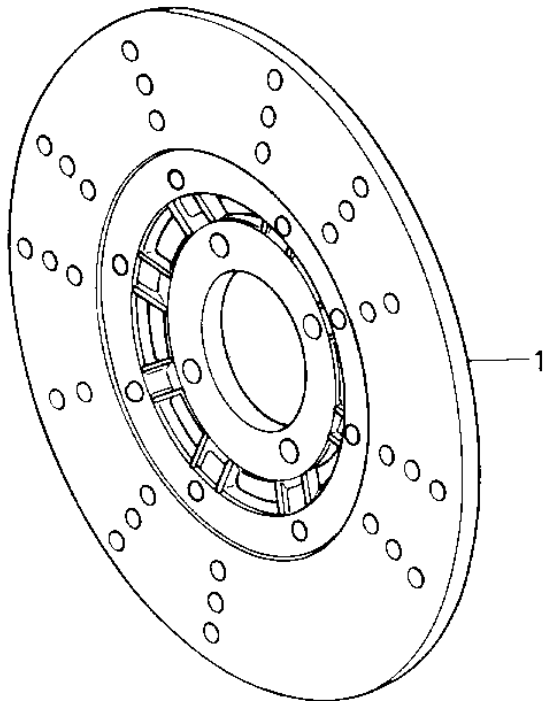

1980 KZ550-A1 PARTS DIAGRAM

FRONT BRAKE (KZ550-A1)

1980 KZ550-A1 PARTS LIST

FRONT BRAKE (KZ550-A1)

ITEM NAME	PART NUMBER	QUANTITY
DISK PLATE,FRONT (Ref # 1)	41080-1032	1
CALIPER ASSY,FR,L.H. (Ref # 2)	43041-1022	1
BOLT (Ref # 3)	43045-006	2
BLEEDER SET (Ref # 4)	43085-001	1
PLUG (Ref # 5)	43088-002	2
NUT 10MM (Ref # 6)	315B1000	2
RING,PISTON SEAL (Ref # 7)	43049-002	1
PISTON,BRAKE,42M/M (Ref # 8)	43020-1012	1
DUST SEALD,RUBBER (Ref # 9)	43054-003	1
PAD SET (Ref # 10)	43082-1001	1
DUST SHILD,SHAFT (Ref # 11)	43052-005	4
"O" RING (Ref # 12)	43053-006	4
SPACER (Ref # 13)	43040-004	1
WASHER SPRING 6MM (Ref # 14)	461F0600	1
SCREW PAN HEAD 6X12 (Ref # 15)	220B0612	1
BOLT,10X47 (Ref # 16)	92001-1209	2