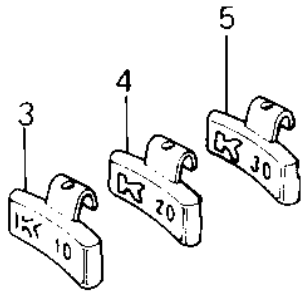

# 1980 KZ550-A1 PARTS DIAGRAM

TIRES ('80-'81 A1/A2)

# 1980 KZ550-A1 PARTS LIST

TIRES ('80-'81 A1/A2)

ITEM NAME	PART NUMBER	QUANTITY
TIRE 325H-19 F7 F (Ref # 1)	41002-1056	1
TIRE 325H-19 F8 F (Ref # 1.1)	41002-1147	1
*** N.L.A.*** (Canada) (Ref # 2)	41022-030	1
BALANCER-WHEEL,10G (Ref # 3)	41075-1011	AR
BALANCER-WHEEL,20G (Ref # 4)	41075-1012	AR
BALANCER-WHEEL,30G (Ref # 5)	41075-1013	AR
TIRE 425/85-18 K81 F (Ref # 6)	41002-1091	1
TIRE 375H-18 K127 R (Ref # 6.1)	41002-1149	1
TUBE 350/375/410-18 (Ref # 7)	41022-031	1
VALVE (Ref # 8)	16126-1136	2