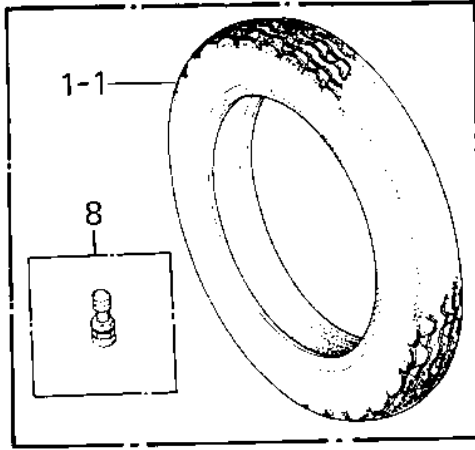

# 1980 KZ550-A1 PARTS DIAGRAM

TIRES ('80-'81 A1/A2)

# 1980 KZ550-A1 PARTS LIST

TIRES ('80-'81 A1/A2)

ITEM NAME	PART NUMBER	QUANTITY
TIRE 325H-19 F7 F (Ref # 1)	41002-1056	1
TIRE 325H-19 F8 F (Ref # 1.1)	41002-1147	1
*** N.L.A.*** (Canada) (Ref # 2)	41022-030	1
BALANCER-WHEEL,10G (Ref # 3)	41075-1011	AR
BALANCER-WHEEL,20G (Ref # 4)	41075-1012	AR
BALANCER-WHEEL,30G (Ref # 5)	41075-1013	AR
TIRE 425/85-18 K81 F (Ref # 6)	41002-1091	1
TIRE 375H-18 K127 R (Ref # 6.1)	41002-1149	1
TUBE 350/375/410-18 (Ref # 7)	41022-031	1
VALVE (Ref # 8)	16126-1136	2