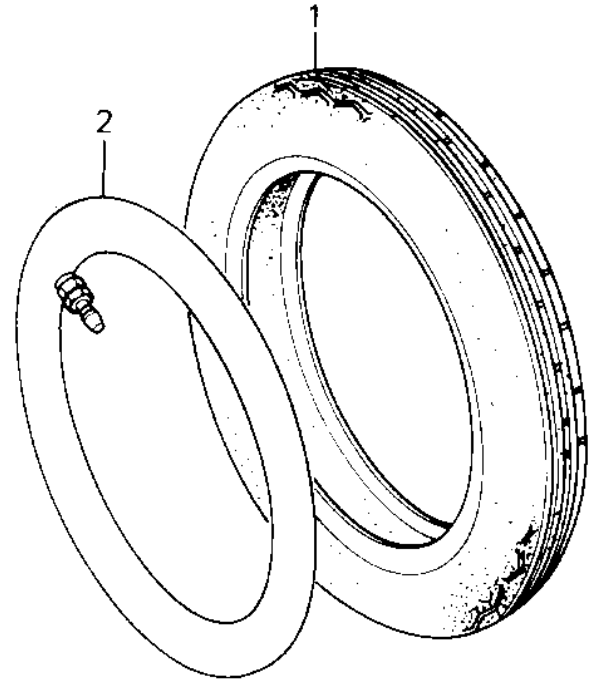

# 1980 KZ550-A1 PARTS DIAGRAM

TIRES ('80-'81 A1/A2)

# 1980 KZ550-A1 PARTS LIST

TIRES ('80-'81 A1/A2)

ITEM NAME	PART NUMBER	QUANTITY
TIRE 325H-19 F7 F (Ref # 1)	41002-1056	1
TIRE 325H-19 F8 F (Ref # 1.1)	41002-1147	1
*** N.L.A.*** (Canada) (Ref # 2)	41022-030	1
BALANCER-WHEEL,10G (Ref # 3)	41075-1011	AR
BALANCER-WHEEL,20G (Ref # 4)	41075-1012	AR
BALANCER-WHEEL,30G (Ref # 5)	41075-1013	AR
TIRE 425/85-18 K81 F (Ref # 6)	41002-1091	1
TIRE 375H-18 K127 R (Ref # 6.1)	41002-1149	1
TUBE 350/375/410-18 (Ref # 7)	41022-031	1
VALVE (Ref # 8)	16126-1136	2