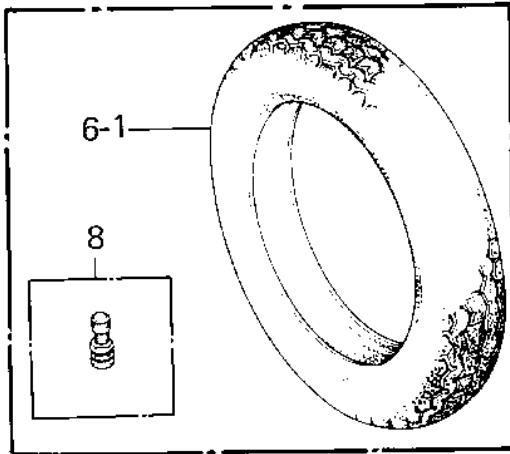

# 1980 KZ550-A1 PARTS DIAGRAM

TIRES ('80-'81 A1/A2)

# 1980 KZ550-A1 PARTS LIST

TIRES ('80-'81 A1/A2)

ITEM NAME	PART NUMBER	QUANTITY
TIRE 325H-19 F7 F (Ref # 1)	41002-1056	1
TIRE 325H-19 F8 F (Ref # 1.1)	41002-1147	1
*** N.L.A.*** (Canada) (Ref # 2)	41022-030	1
BALANCER-WHEEL,10G (Ref # 3)	41075-1011	AR
BALANCER-WHEEL,20G (Ref # 4)	41075-1012	AR
BALANCER-WHEEL,30G (Ref # 5)	41075-1013	AR
TIRE 425/85-18 K81 F (Ref # 6)	41002-1091	1
TIRE 375H-18 K127 R (Ref # 6.1)	41002-1149	1
TUBE 350/375/410-18 (Ref # 7)	41022-031	1
VALVE (Ref # 8)	16126-1136	2