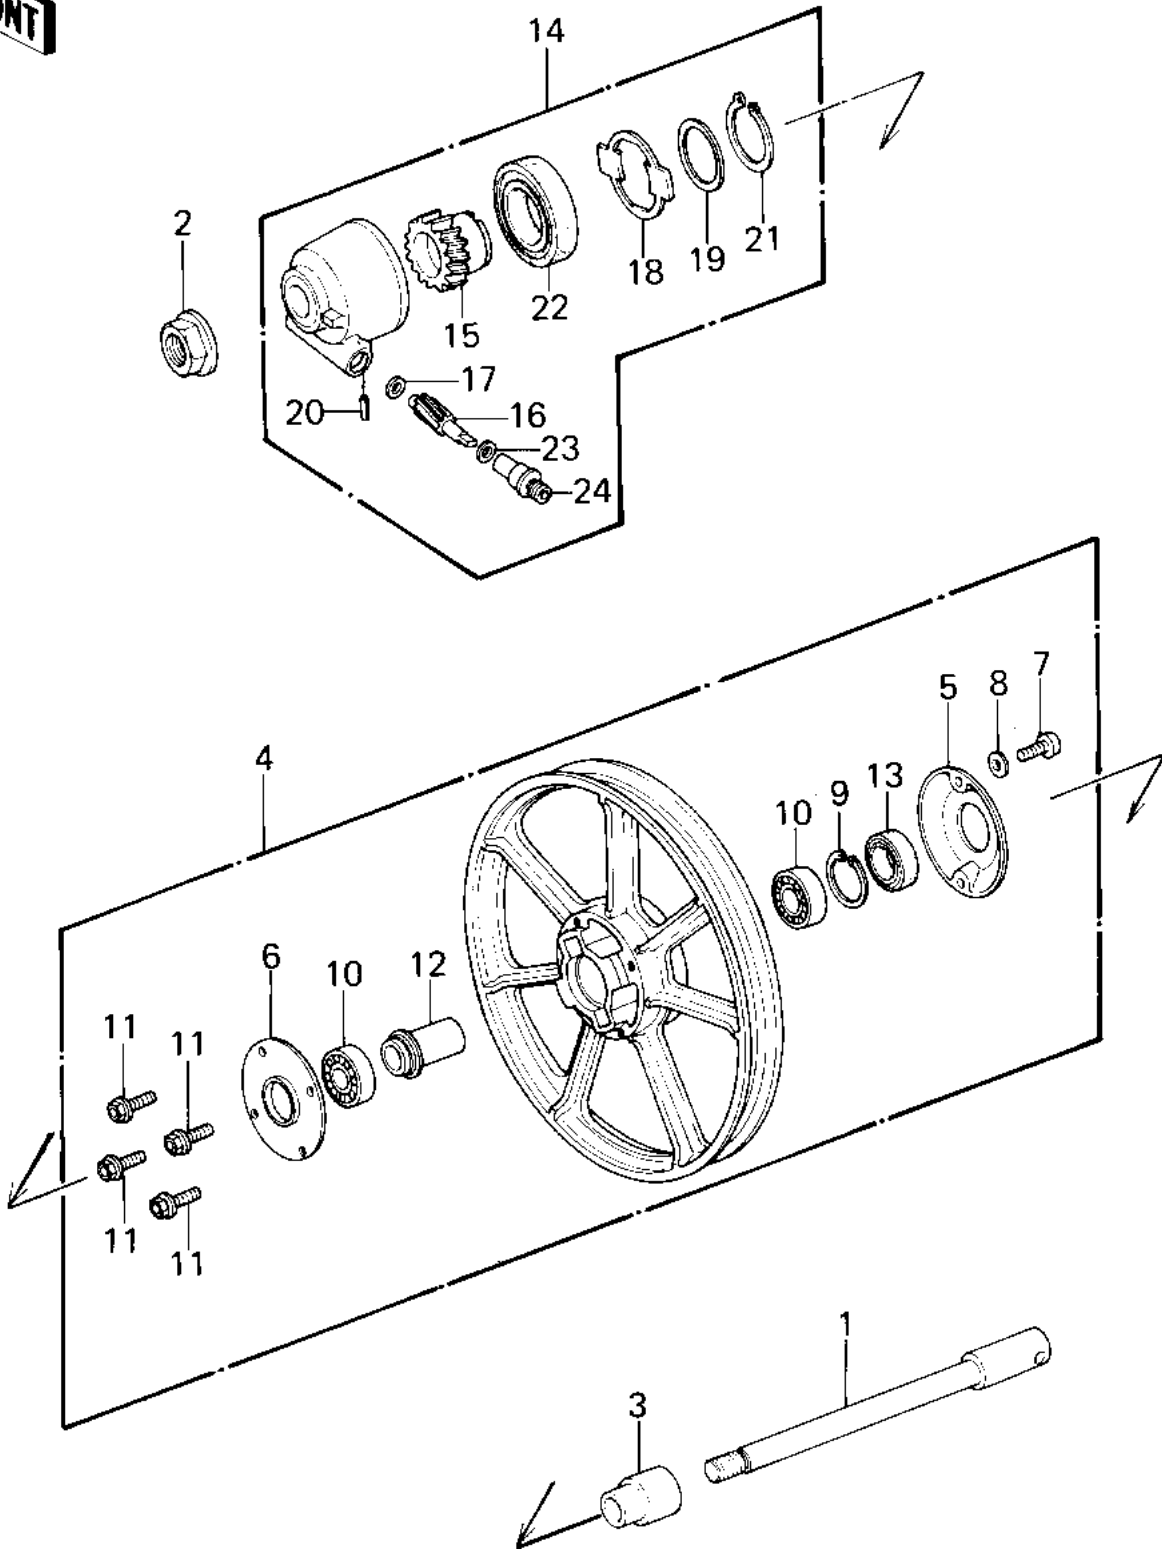

1980 KZ550-A1 PARTS DIAGRAM

FRONT WHEEL/HUB (KZ550-A1)

1980 KZ550-A1 PARTS LIST

FRONT WHEEL/HUB (KZ550-A1)

ITEM NAME	PART NUMBER	QUANTITY
AXLE,FRONT,L=204M/M (Ref # 1)	41068-1009	1
NUT,14MM (Ref # 2)	92015-1407	1
COLLAR,FRONT AXLE (Ref # 3)	92027-1085	1
SOLID WHEEL ASSY,FRNT (Ref # 4)	41073-1041	1
COVER,DUST,R.H. (Ref # 5)	14025-1042	1
COVER,DUST,L.H. (Ref # 6)	14025-1043	1
SCREW-PAN-CROS (Ref # 7)	220B0514	2
WASHER PLAIN 5MM (Ref # 8)	411B0500	2
CIRCLIP,42MM (Ref # 9)	92033-1041	1
CIRCLIP,42MM (Ref # 9)	92033-1041	1
BEARING BALL #6302Z (Ref # 10)	601B6302Z	2
BOLT,8X28 (Ref # 11)	92001-1095	4
COLLAR,FRONT WHEEL (Ref # 12)	92027-1171	1
OIL SEAL,WTC22427 (Ref # 13)	92052-011	1
GEAR BOX ASSY,METER (Ref # 14)	41078-1005	1
GEAR,SPEEDOMETER,26T (Ref # 15)	41060-1015	1
PINION,SPEEDOMETER,9T (Ref # 16)	41060-1016	1
WASHER THRST SPD PINI (Ref # 17)	41063-001	1
RECEIVER,SPEED GEAR (Ref # 18)	41064-1005	1
WASHER THRUST (Ref # 19)	41065-006	1
PIN,SPRING (Ref # 20)	41082-001	1
CIRCLIP,22MM (Ref # 21)	480J2200	1
OIL SEAL,BJN30427-C3 (Ref # 22)	92049-1057	1
WASHER THRST SPD PINI (Ref # 23)	41063-001	1
BUSHING,METER GEAR (Ref # 24)	92087-1002	1