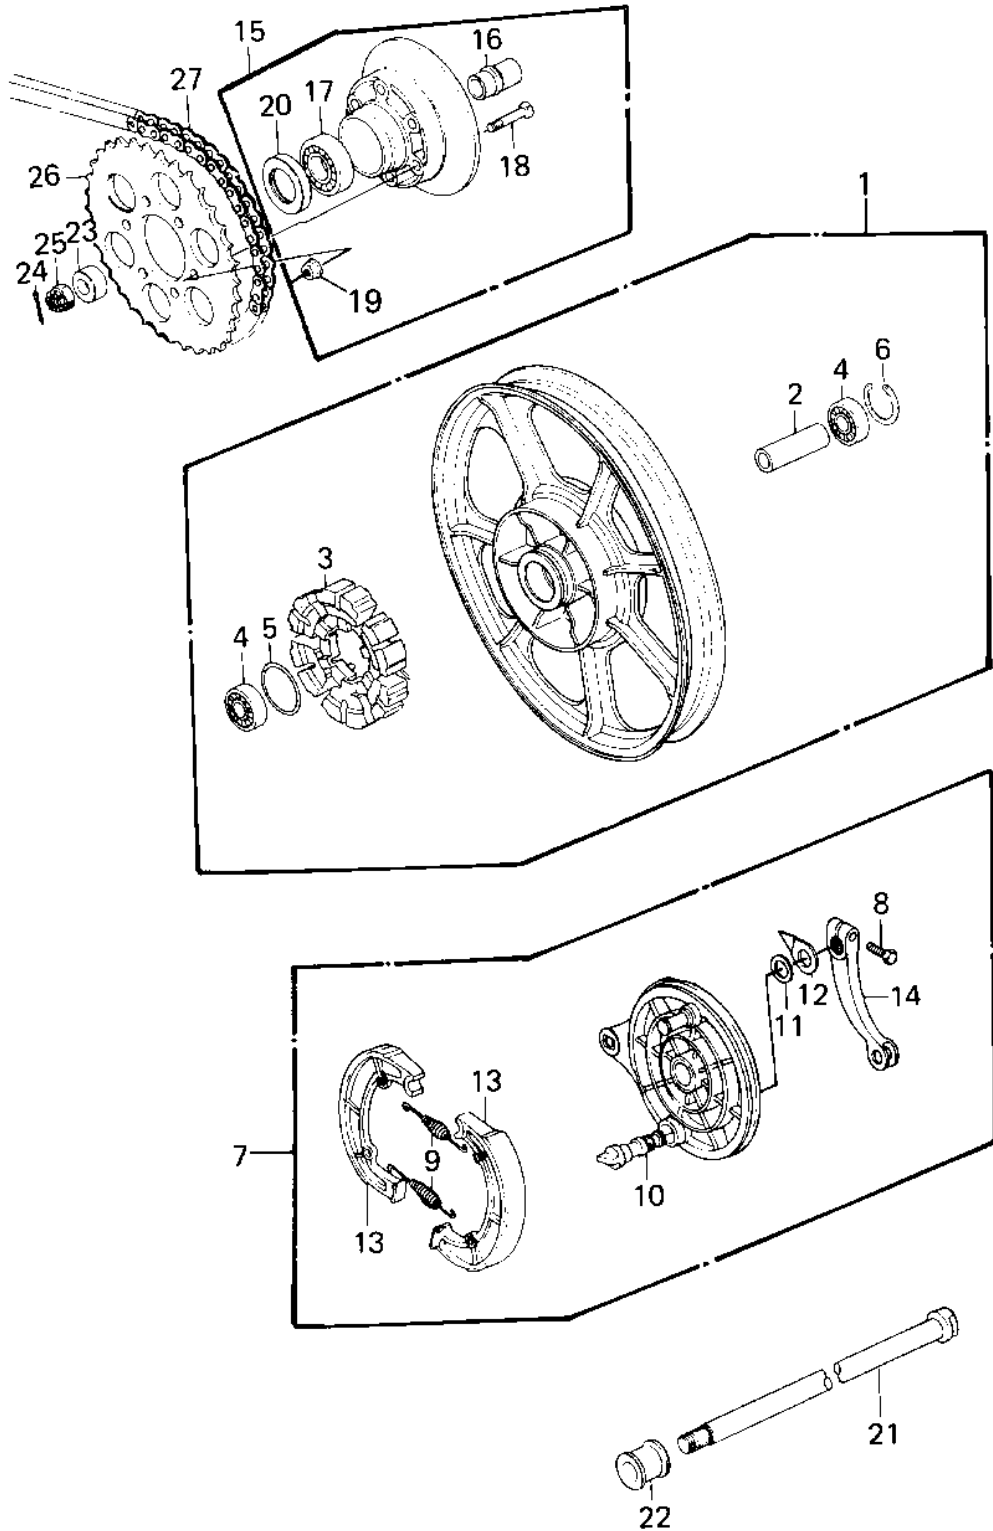

# 1980 KZ550-A1 PARTS DIAGRAM

REAR WHEEL/HUB/BRAKE/CHAIN ('80-'81 A1/A)

# 1980 KZ550-A1 PARTS LIST

REAR WHEEL/HUB/BRAKE/CHAIN ('80-'81 A1/A)

ITEM NAME	PART NUMBER	QUANTITY
SOLID WHEEL ASSY, RR (Ref # 1)	41073-1103	1
SOLID WHEEL ASSY, RR (Ref # 1)	41073-1103	1
SPACER,REAR HUB BRG (Ref # 2)	42010-033	1
DAMPER,REAR HUB SHOCK (Ref # 3)	42014-026	1
BRG,BALL,#6303ZZC3 (Ref # 4)	601B6303ZZ	2
"0" RING,55MM (Ref # 5)	671B2555	1
CIRCLIP,47M/M (Ref # 6)	92033-1042	1
PANEL-ASY,BRK BLACK (Ref # 7)	41035-1055	1
PANEL-ASY,BRK BLACK (Ref # 7)	41035-1055	1
BOLT HEX HEAD 8X28 (Ref # 8)	114G0828	1
SPRING,BRAKE SHOE (Ref # 9)	41049-012	2
CAM SHAFT,BRAKE (Ref # 10)	41050-017	1
DUST SHIELD-BRAKE CAM (Ref # 11)	41051-003	1
INDICATOR,BRAKE SHOE (Ref # 12)	41085-004	1
SHOE,BRAKE (Ref # 13)	42019-012	2
LEVER REAR BRAKE CAM (Ref # 14)	42029-039	1
COUPLING ASSY,REAR HB (Ref # 15)	42008-032	1
SLEEVE,REAR HUB COUPL (Ref # 16)	42036-026	1
BEARING BALL #6305 (Ref # 17)	601B6305	1
BOLT-REAR SPROCKET (Ref # 18)	92003-087	6
NUT,10MM (Ref # 19)	92015-1415	6
OIL,SEAL,#38629 (Ref # 20)	92050-076	1
AXLE,RR (Ref # 21)	41068-1086	1
COLLAR REAR AXLE (Ref # 22)	42032-017	1
COLLAR,REAR AXLE,L.H. (Ref # 23)	42032-067	1
PIN-COTTER,4.0X35 (Ref # 24)	550D4035	1
NUT CASTLE,16MM (Ref # 25)	92015-055	1
SPROCKET,REAR,40T (Ref # 26)	42041-1045	1
CHAIN,530X100 SH-O (Ref # 27)	92057-1050	1