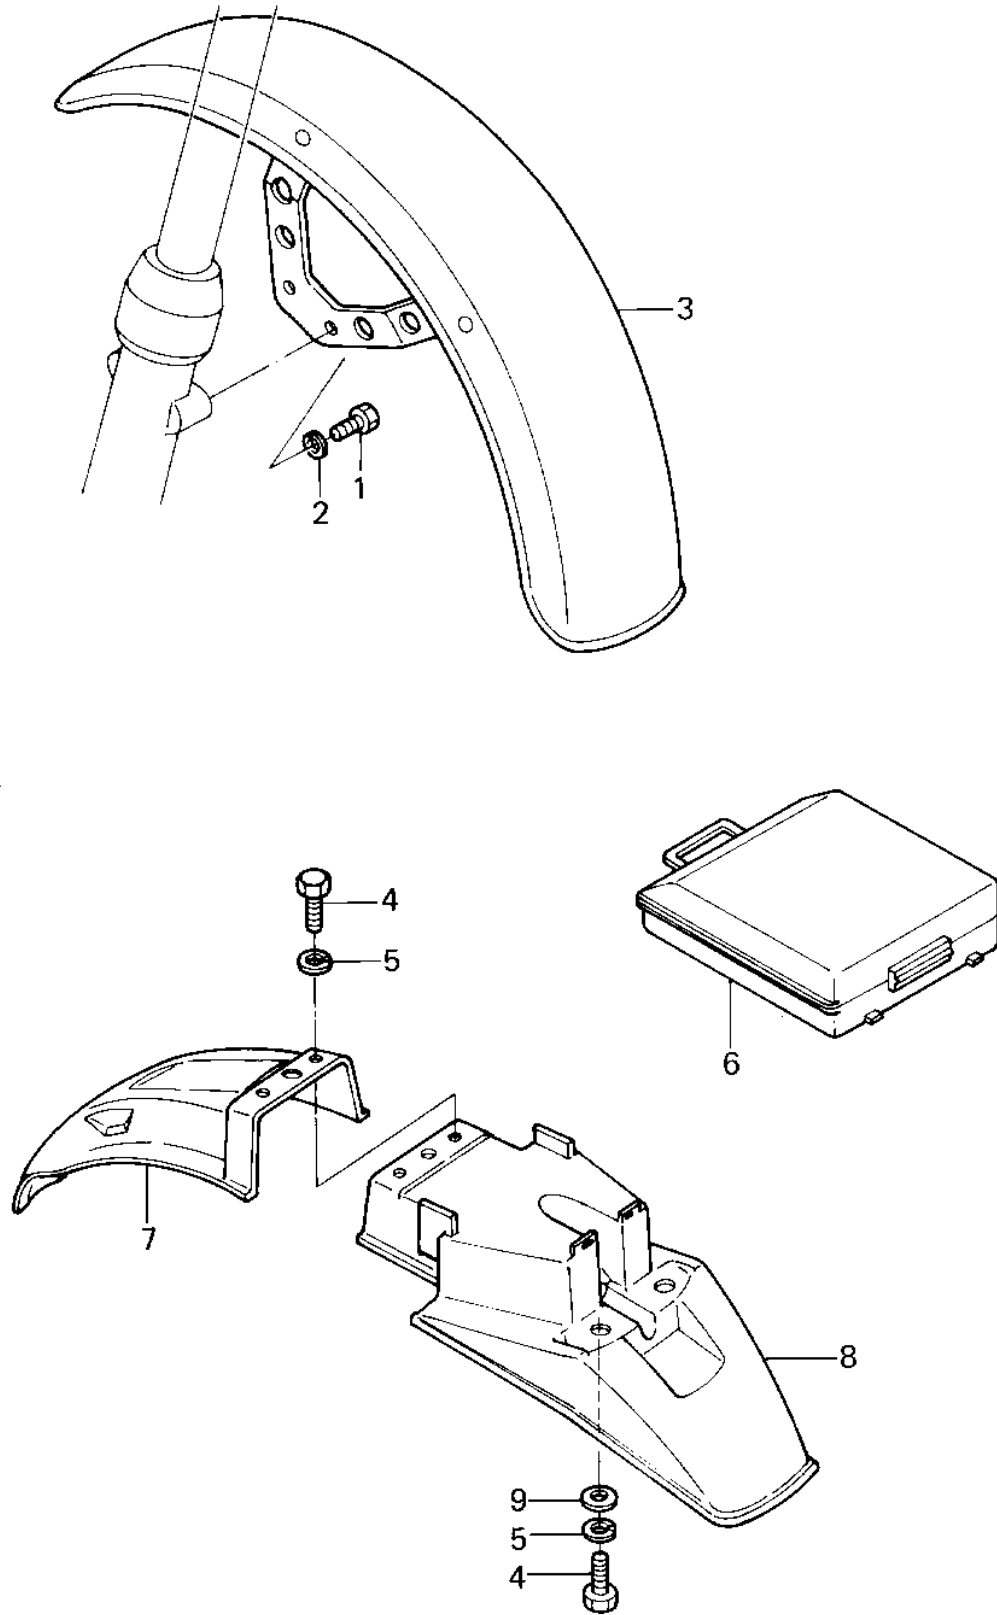

# 1980 KZ550-A1 PARTS DIAGRAM

FENDERS ('80-'81 A1/A2)

## FENDERS ('80-'81 A1/A2)

ITEM NAME	PART NUMBER	QUANTITY
BOLT-SMALL-UPSET,8X16 (Ref # 1)	115G0816	4
WASHER SPRING 8MM (Ref # 2)	461F0800	4
FENDER-FR,CR-PLATED (Ref # 3)	35004-1039	1
FENDER-FR,L.P.RED (Ref # 3)	35004-1023-D9	1
BOLT-UPSET (Ref # 4)	112G0618	4
WASHER SPRING 6MM (Ref # 5)	461F0600	4
CASE,MANUAL (Ref # 6)	32099-1004	1
FENDER-RR (Ref # 7)	35023-1027	1
FENDER-RR (Ref # 7)	35023-1027	1
FENDER-RR,BLACK (Ref # 8)	35023-1007-6Z	1
WASHER 6.5X20X1.6T (Ref # 9)	92022-125	2