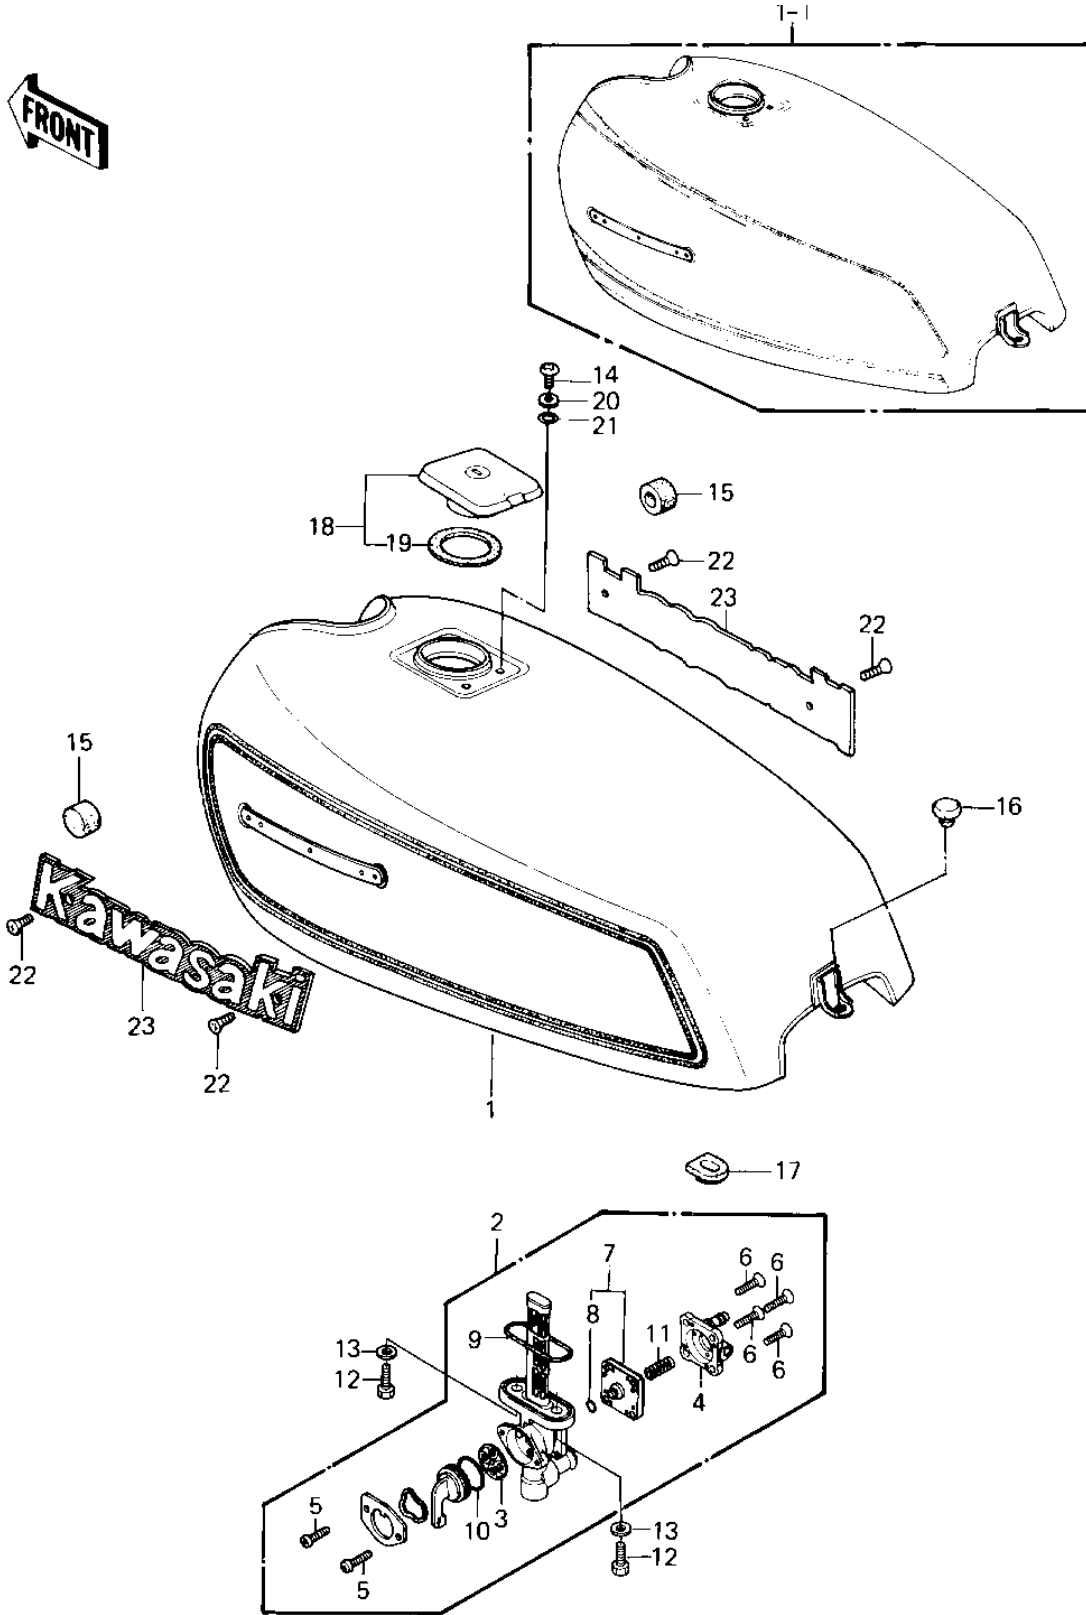

1980 KZ550-A1 PARTS DIAGRAM

FUEL TANK ('80-'81 A1/A2)

1980 KZ550-A1 PARTS LIST

FUEL TANK ('80-'81 A1/A2)

ITEM NAME	PART NUMBER	QUANTITY
TANK-FUEL,EBONY (Ref # 1)	51001-5065-8G	1
TANK-FUEL,EBONY (Ref # 1)	51001-5065-8G	1
TANK-FUEL,L.P.RED (Ref # 1-1)	51001-1054-D9	1
TAP ASSY,FUEL (Ref # 2)	51023-1030	1
GASKET,FUEL TAP (Ref # 3)	11009-1188	1
COVER ASSY,FUEL TAP (Ref # 4)	16146-1009	1
SCREW PAN HEAD 3X8 (Ref # 5)	220B0308	2
SCREW-CSK-CROS,4X14 (Ref # 6)	221B0414	4
DIAPHRAGM VALVE ASSY (Ref # 7)	43028-1021	1
"O" RING,4MM (Ref # 8)	670B1504	1
"O" RING (Ref # 9)	51039-003	1
"O" RING,FUEL TAP LEV (Ref # 10)	92055-1085	1
SPRING,DIAPHRAGM VALV (Ref # 11)	92081-1240	1
BOLT,6X20,FUEL TAP (Ref # 12)	92001-1091	2
WASHER-PLAIN (Ref # 13)	92022-183	2
SCREW PAN HEAD 5X10 (Ref # 14)	220B0510	2
DAMPER RUBBER-FL TANK (Ref # 15)	92075-101	2
DAMPER RUBBER (Ref # 16)	92075-281	1
DAMPER RUBBER FUEL TA (Ref # 17)	92075-295	1
CAP ASSY TANK (Ref # 18)	51048-1018	1
GASKET,FUEL TANK CAP (Ref # 19)	11009-1051	1
WASHER,PLAIN (Ref # 20)	92022-1038	2
"O" RING (Ref # 21)	92055-1023	2
SCREW-CSK-CROS (Ref # 22)	221C0306	4
EMBLEM,FUEL TANK (Ref # 23)	56014-1037	2
EMBLEM,FUEL TANK (Ref # 23)	56014-1043	2