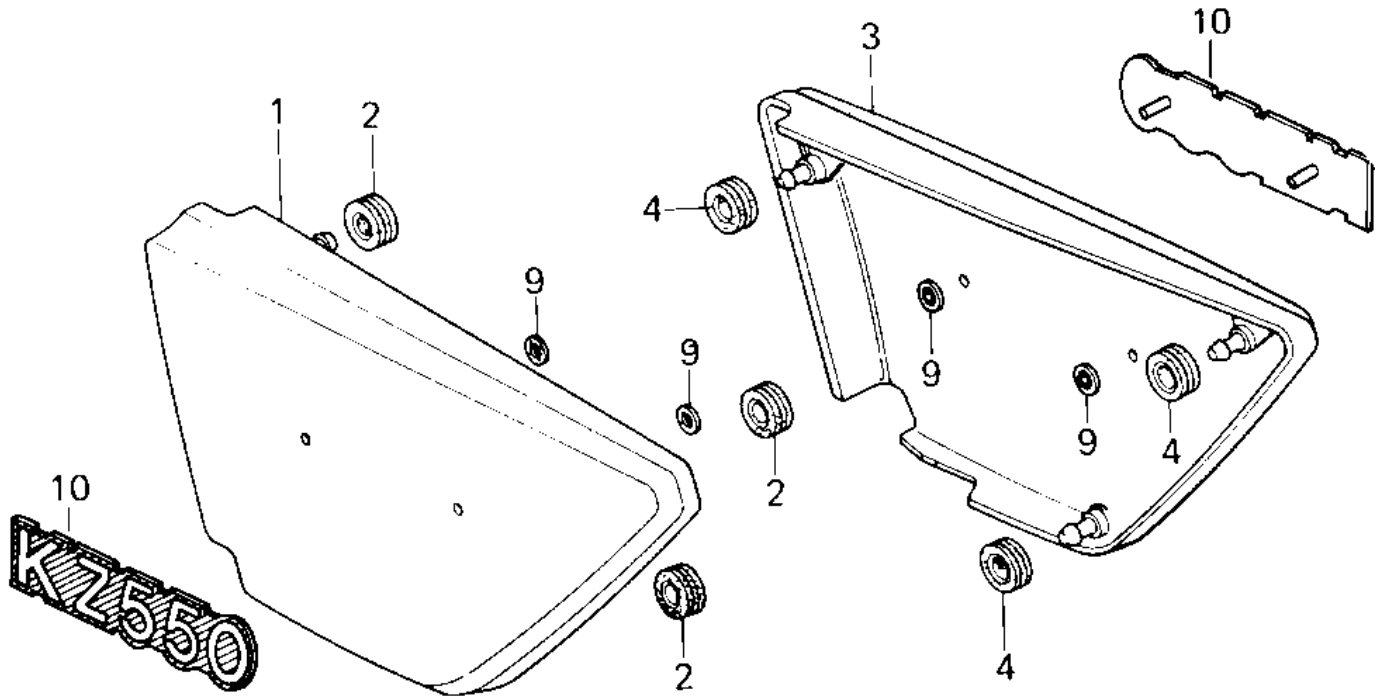

# 1980 KZ550-A1 PARTS DIAGRAM

SIDE COVERS/CHAIN COVER ('80-'81 A1/A2)

## 1980 KZ550-A1 PARTS LIST

SIDE COVERS/CHAIN COVER ('80-'81 A1/A2)

ITEM NAME	PART NUMBER	QUANTITY
COVER,SIDE,L.H,EBONY (Ref # 1)	36001-1027-8G	1
COVER-SIDE,LH,L.P.RED (Ref # 1)	36001-1027-D9	1
GROMMET (Ref # 2)	92071-056	3
COVER,SIDE,R.H,EBONY (Ref # 3)	36001-1028-8G	1
COVER-SIDE,RH,L.P.RED (Ref # 3)	36001-1028-D9	1
GROMMET (Ref # 4)	92071-056	3
SCREW PAN HEAD 6X14 (Ref # 5)	220B0614	1
SCREW PAN HEAD 6X65 (Ref # 6)	220B0665	1
CASE-CHAIN (Ref # 7)	36014-1005	1
WASHER 6.5X20X1.6T (Ref # 8)	92022-125	2
NUT,LOCK,3MM (Ref # 9)	92018-005	4
MARK,SIDE COVER,KZ550 (Ref # 10)	56018-1147	2
MARK,SIDE COV,KZ550 (Ref # 10)	56018-1183	2