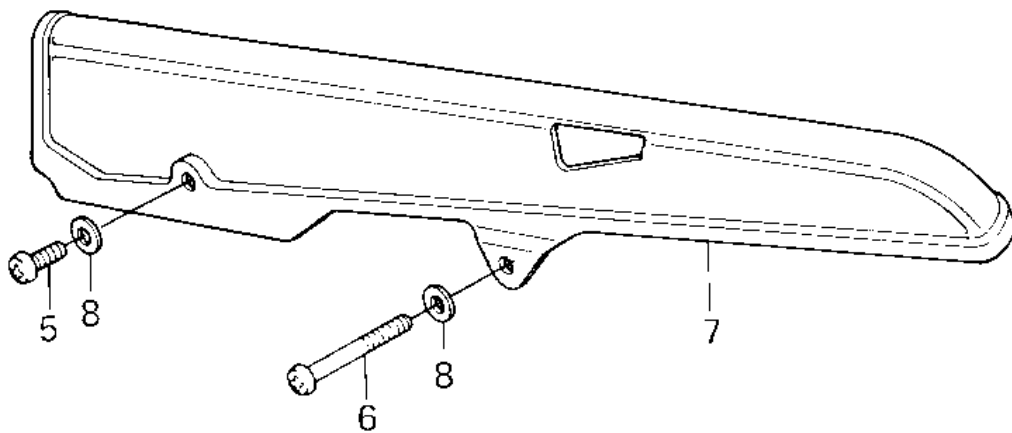

# 1980 KZ550-A1 PARTS DIAGRAM

SIDE COVERS/CHAIN COVER ('80-'81 A1/A2)

## 1980 KZ550-A1 PARTS LIST

SIDE COVERS/CHAIN COVER ('80-'81 A1/A2)

ITEM NAME	PART NUMBER	QUANTITY
COVER,SIDE,L.H,EBONY (Ref # 1)	36001-1027-8G	1
COVER-SIDE,LH,L.P.RED (Ref # 1)	36001-1027-D9	1
GROMMET (Ref # 2)	92071-056	3
COVER,SIDE,R.H,EBONY (Ref # 3)	36001-1028-8G	1
COVER-SIDE,RH,L.P.RED (Ref # 3)	36001-1028-D9	1
GROMMET (Ref # 4)	92071-056	3
SCREW PAN HEAD 6X14 (Ref # 5)	220B0614	1
SCREW PAN HEAD 6X65 (Ref # 6)	220B0665	1
CASE-CHAIN (Ref # 7)	36014-1005	1
WASHER 6.5X20X1.6T (Ref # 8)	92022-125	2
NUT,LOCK,3MM (Ref # 9)	92018-005	4
MARK,SIDE COVER,KZ550 (Ref # 10)	56018-1147	2
MARK,SIDE COV,KZ550 (Ref # 10)	56018-1183	2