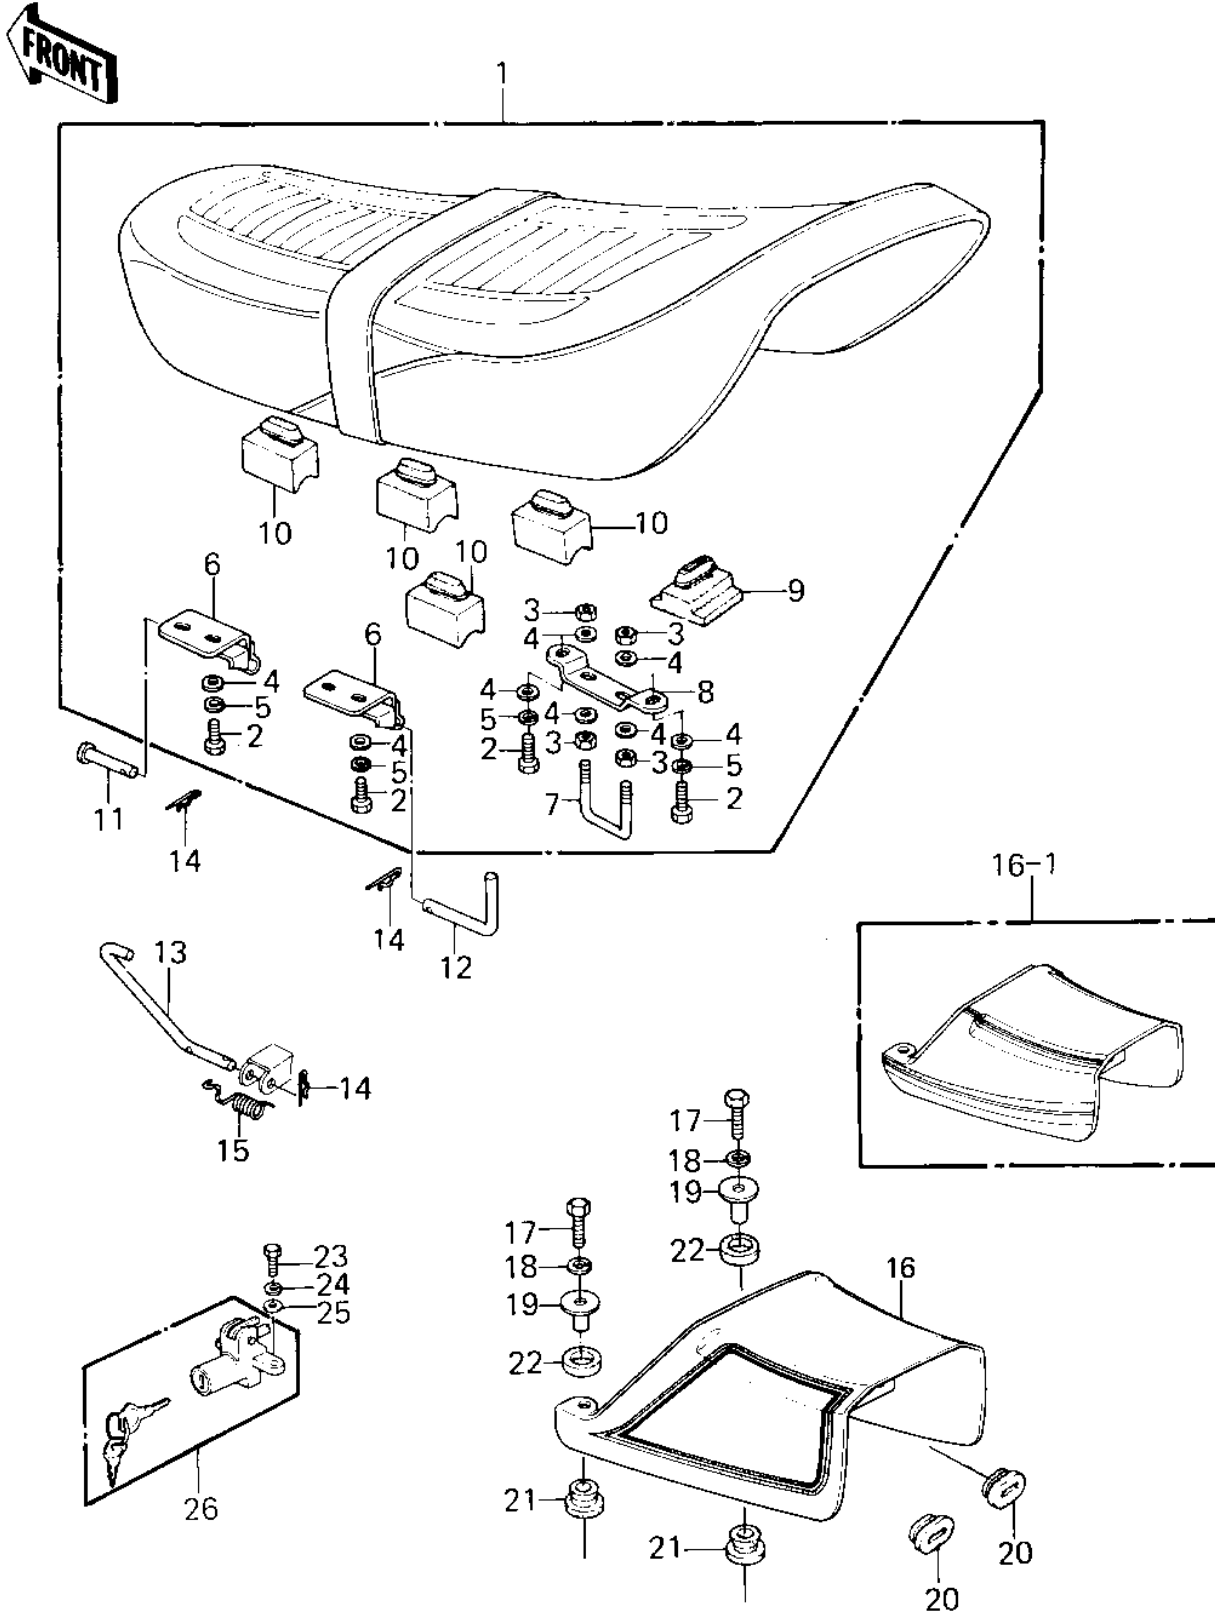

# 1980 KZ550-A1 PARTS DIAGRAM

SEAT/SEAT COVERS ('80-'81 A1/A2)

# 1980 KZ550-A1 PARTS LIST

## SEAT/SEAT COVERS ('80-'81 A1/A2)

ITEM NAME	PART NUMBER	QUANTITY
SEAT-ASSY,DUAL (Ref # 1)	53001-1133	1
SEAT-ASSY,DUAL (Ref # 1)	53001-1133	1
BOLT-UPSET 6X14 (Ref # 2)	112B0614	6
NUT 6MM (Ref # 3)	311B0600	4
WASHER PLAIN 6MM (Ref # 4)	411B0600	10
WASHER SPRING 6MM (Ref # 5)	461F0600	6
HINGE,SEAT,FRONT (Ref # 6)	53009-1010	2
CATCH, SEAT (Ref # 7)	53056-002	1
BRACKET, SEAT CATCH (Ref # 8)	53058-001	1
DAMPER RUBBER,SEAT (Ref # 9)	92075-1061	1
DAMPER RUBBER-SEAT (Ref # 10)	92075-156	4
PIN (Ref # 11)	53011-002	1
PIN,DUAL SEAT PIVOT (Ref # 12)	53011-008	1
HOOK SEAT (Ref # 13)	53054-001	1
PIN,SNAP (Ref # 14)	554A0600	3
SPRING,SEAT HOOK (Ref # 15)	92081-1053	1
COVER,SEAT,EBONY (Ref # 16)	14025-5023-8G	1
COVER-SEAT,L.P.RED (Ref # 16-1)	14025-1046-D9	1
BOLT 6X22 (Ref # 17)	112B0622	2
WASHER SPRING 6MM (Ref # 18)	461F0600	2
COLLAR (Ref # 19)	92027-251	2
GROMMET,SIDE COVER (Ref # 20)	92071-072	2
RUBBER,FENDER COVER (Ref # 21)	92075-174	2
DAMPER RUBBER (Ref # 22)	92075-175	2
BOLT-UPSET 6X14 (Ref # 23)	112B0614	1
WASHER SPRING 6MM (Ref # 24)	461F0600	1
WASHER PLAIN 6MM (Ref # 25)	411B0600	1
LOCK-ASSY,SEAT (Ref # 26)	27016-5010	1