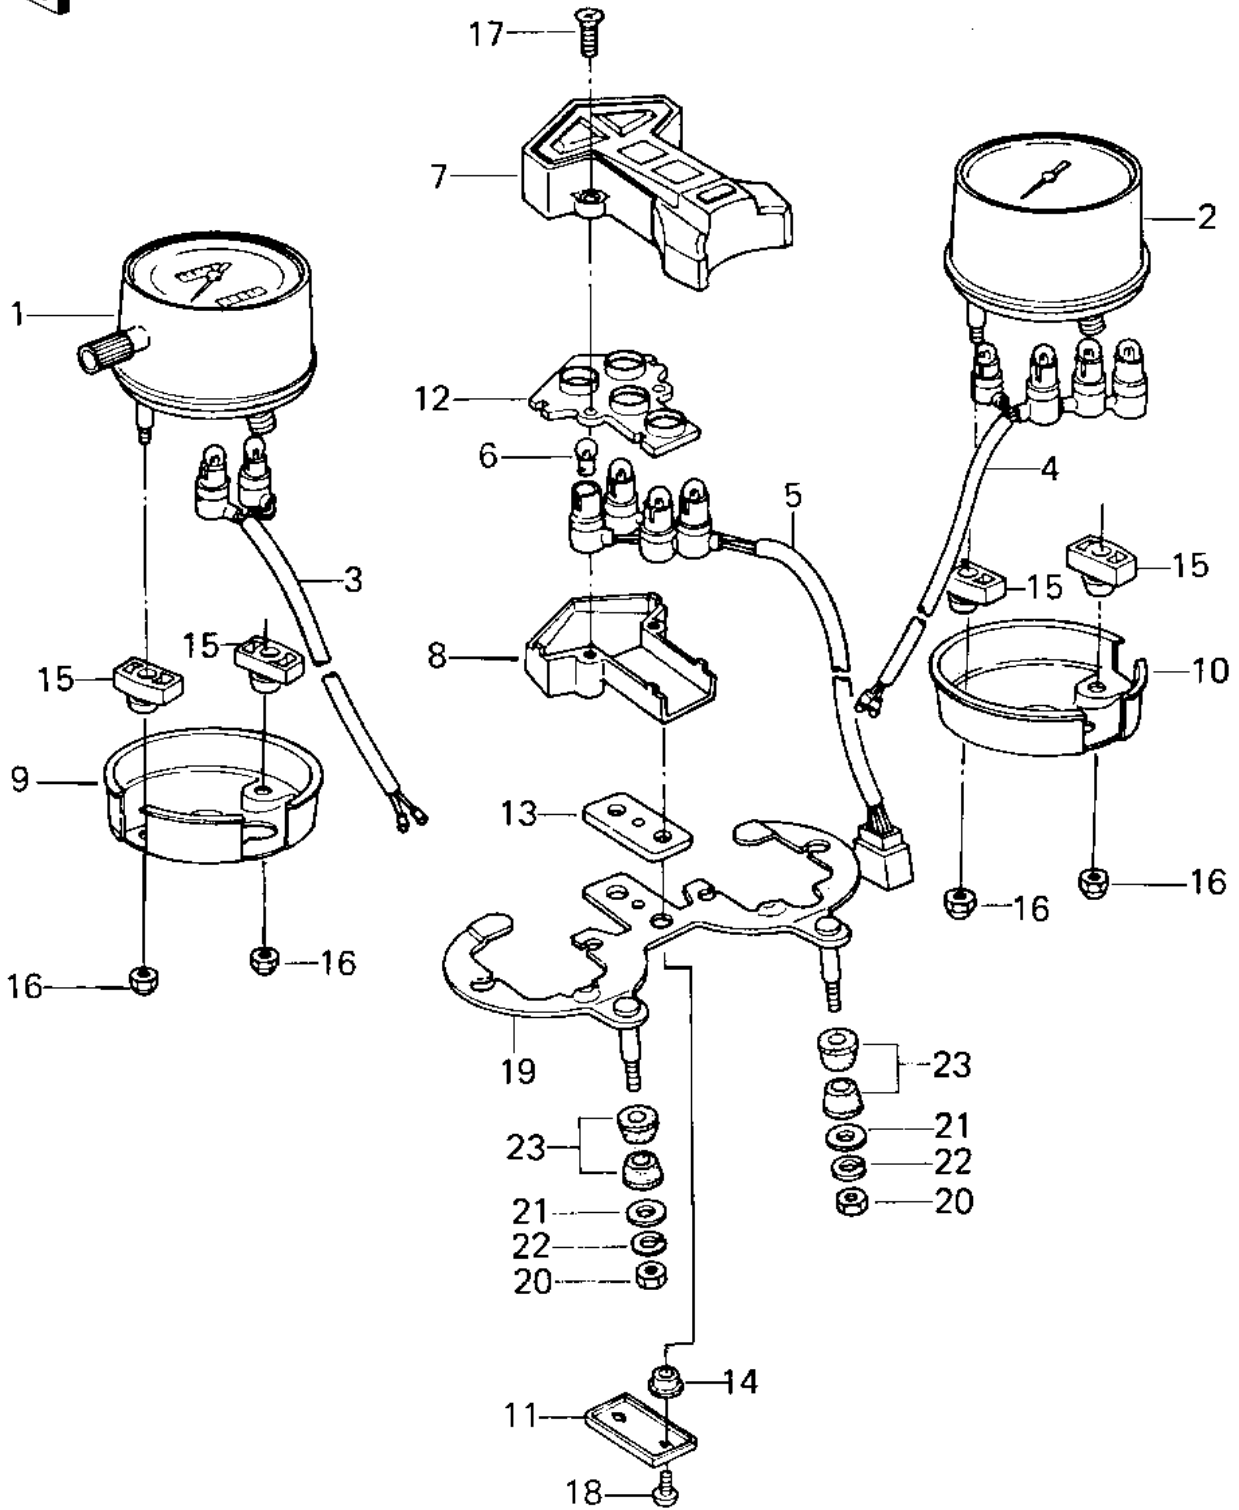

1980 KZ550-A1 PARTS DIAGRAM

METERS ('80-'81 A1/A2)

1980 KZ550-A1 PARTS LIST

METERS ('80-'81 A1/A2)

ITEM NAME	PART NUMBER	QUANTITY
SPEEDOMETER,MPH & KPH (Ref # 1)	25005-1066	1
SPEEDOMETER,KPH (Canada) (Ref # 1)	25005-1036	1
TACHOMETER,(X1000RPM) (Ref # 2)	25015-1031	1
TACHOMETER,(X1000RPM) (Ref # 2)	25015-1066	1
SOCKET,ASSY,SPEEDOMET (Ref # 3)	23008-1028	1
SOCKET ASSY,TACHOMETR (Ref # 4)	23008-1029	1
SOCKET ASSY,TACHOMETE (Ref # 4)	23008-1066	1
SOCKET ASSY,PILOT BOX (Ref # 5)	23008-1030	1
BULB 12V 3W (Ref # 6)	92069-018	10
BULB 12V 3W (Ref # 6)	92069-018	11
COVER,PILOT BOX,UPPER (Ref # 7)	25023-1007	1
COVER,PILOT BOX,LOWER (Ref # 8)	14025-1067	1
COVER,SPEEDOMETER (Ref # 9)	14025-1068	1
COVER,TACHOMETER (Ref # 10)	14025-1069	1
COVER,PILOT BOX DAMPR (Ref # 11)	14025-1070	1
PLATE,SOCKET (Ref # 12)	13169-1120	1
DAMPER RUBBER-CYL (Ref # 13)	92075-110	1
DAMPER RUBBER,MET FIT (Ref # 14)	25019-023	2
SHOCK DAMPER,METER (Ref # 15)	92075-1101	4
NUT-CAP,5MM (Ref # 16)	322N0500	4
SCREW,4X10 (Ref # 17)	92009-1039	2
SCREW,TAPPING,4X10 (Ref # 18)	92009-1040	2
BRACKET,METER (Ref # 19)	25008-1011	1
NUT,8M/M (Ref # 20)	317B0800	2
WASHER PLAIN 8MM (Ref # 21)	411B0800	2
WASHER SPRING 8MM (Ref # 22)	461F0800	2
DAMPER RUBBER (Ref # 23)	92075-080	4