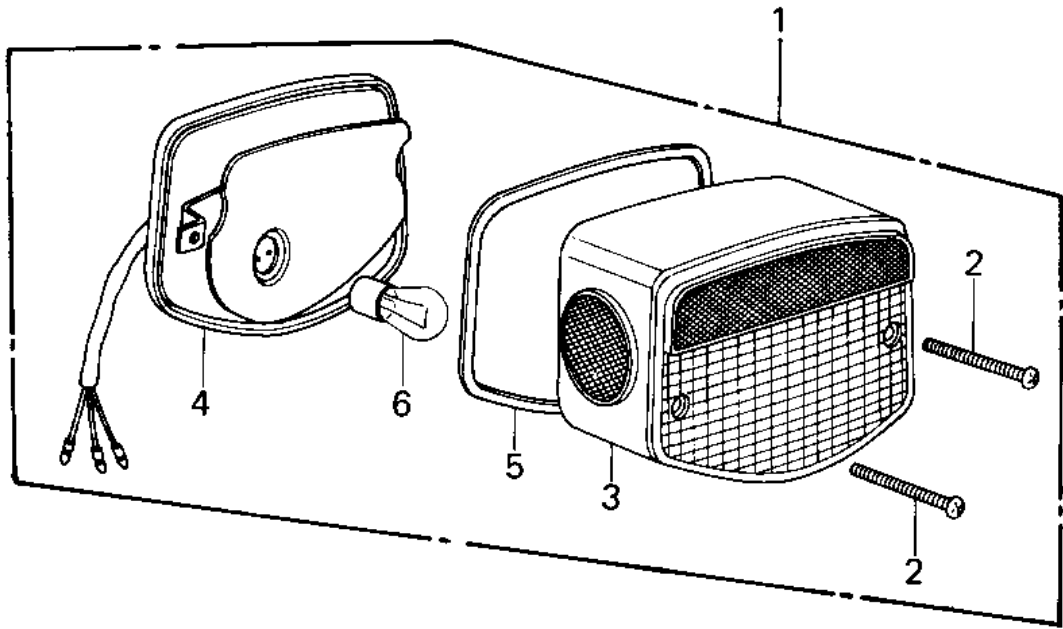

1980 KZ550-A1 PARTS DIAGRAM

TAILLIGHT ('80-'81 A1/A2)

1980 KZ550-A1 PARTS LIST

TAILLIGHT ('80-'81 A1/A2)

ITEM NAME	PART NUMBER	QUANTITY
TAIL LAMP UNIT (Ref # 1)	23025-064	1
SCREW, PAN HEAD, 4X60 (Ref # 2)	220E0460A	2
LENS, TAIL LAMP (Ref # 3)	23026-034	1
CASE, TAIL LIGHT (Ref # 4)	23027-041	1
GASKET, TAIL LENS (Ref # 5)	23028-021	1
BULB, 12V 32/3CP (Ref # 6)	92069-059	1
BRACKET, TAIL LAMP (Ref # 7)	23036-1011	1
COLLAR 6.8X10X14.5 (Ref # 8)	92027-156	2
DAMPER RUBBER (Ref # 9)	92075-1092	2
DAMPER RUBBER, TAIL (Ref # 10)	92075-1103	1
BOLT 6X22 (Ref # 11)	112B0622	2
WASHER 6.5X20X1.6T (Ref # 12)	92022-125	2
BOLT-UPSET, 6X20 (Ref # 13)	112G0620	3
WASHER 6.5X20X1.6T (Ref # 14)	92022-125	3
COLLAR 6.8X10X10.5 (Ref # 15)	92027-120	3
DAMPER RUBBER (Ref # 16)	92075-112	3