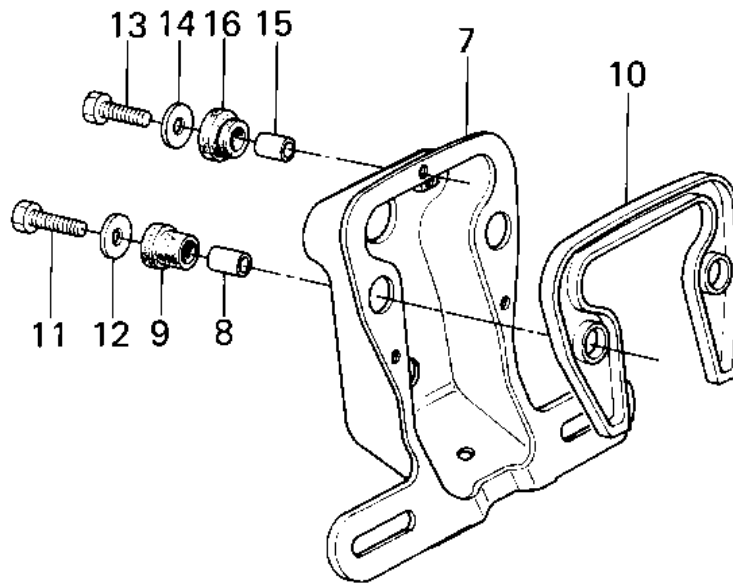

1980 KZ550-A1 PARTS DIAGRAM

TAILLIGHT ('80-'81 A1/A2)

1980 KZ550-A1 PARTS LIST

TAILLIGHT ('80-'81 A1/A2)

ITEM NAME	PART NUMBER	QUANTITY
TAIL LAMP UNIT (Ref # 1)	23025-064	1
SCREW, PAN HEAD, 4X60 (Ref # 2)	220E0460A	2
LENS, TAIL LAMP (Ref # 3)	23026-034	1
CASE, TAIL LIGHT (Ref # 4)	23027-041	1
GASKET, TAIL LENS (Ref # 5)	23028-021	1
BULB, 12V 32/3CP (Ref # 6)	92069-059	1
BRACKET, TAIL LAMP (Ref # 7)	23036-1011	1
COLLAR 6.8X10X14.5 (Ref # 8)	92027-156	2
DAMPER RUBBER (Ref # 9)	92075-1092	2
DAMPER RUBBER, TAIL (Ref # 10)	92075-1103	1
BOLT 6X22 (Ref # 11)	112B0622	2
WASHER 6.5X20X1.6T (Ref # 12)	92022-125	2
BOLT-UPSET, 6X20 (Ref # 13)	112G0620	3
WASHER 6.5X20X1.6T (Ref # 14)	92022-125	3
COLLAR 6.8X10X10.5 (Ref # 15)	92027-120	3
DAMPER RUBBER (Ref # 16)	92075-112	3