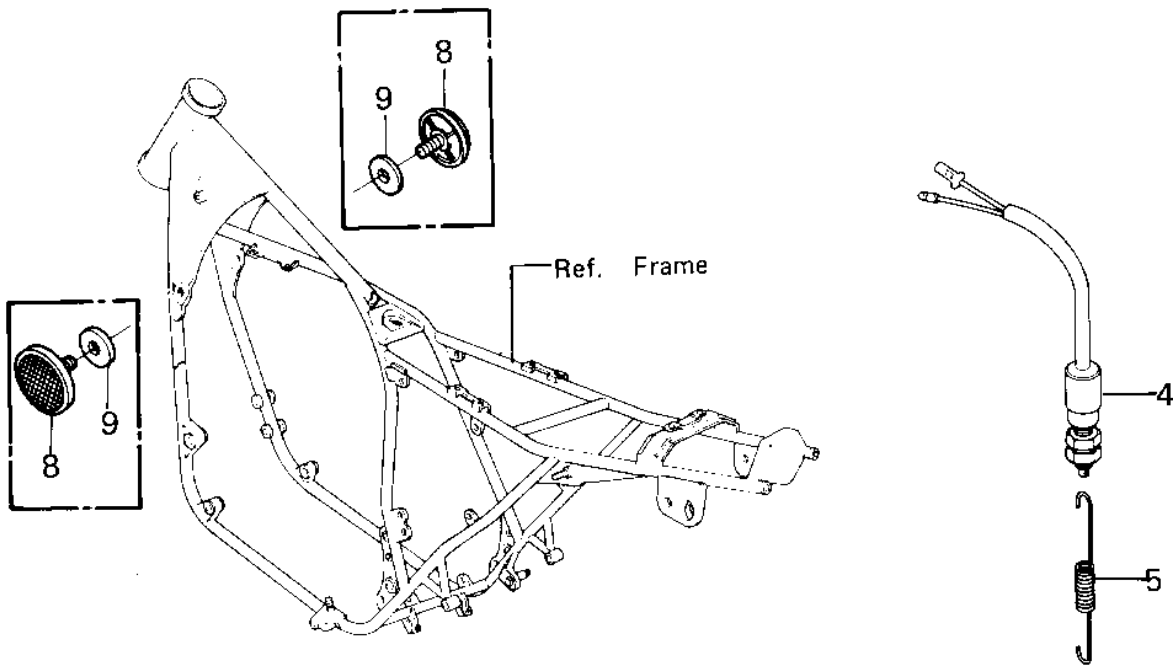

1980 KZ550-A1 PARTS DIAGRAM

IGNITION SWITCH/LOCKS/REFLECTORS ('80-'8)

1980 KZ550-A1 PARTS LIST

IGNITION SWITCH/LOCKS/REFLECTORS ('80-'8

ITEM NAME	PART NUMBER	QUANTITY
BOLT, SOCKET 6X16 (Ref # 1)	120Q0616	2
SWITCH ASSY,IGNITION (Ref # 2)	27005-5014	1
WASHER SPRING 6MM (Ref # 3)	461F0600	2
SWITCH-BRAKE LAMP (Ref # 4)	27010-017	1
SPRING,BRAKE LAMP SW (Ref # 5)	92081-1146	1
KEY-LOCK,BLANK (Ref # 6)	27008-1103	1
LOCK ASSY,KZ550A1 (Ref # 7)	27004-5016	(1
LOCK ASSY (Ref # 7-1)	27004-5099	(1
REFLECTOR,REFLEX (Ref # 8)	28012-016	2
DAMPER RUBBER,REFLECT (Ref # 9)	92094-011	2