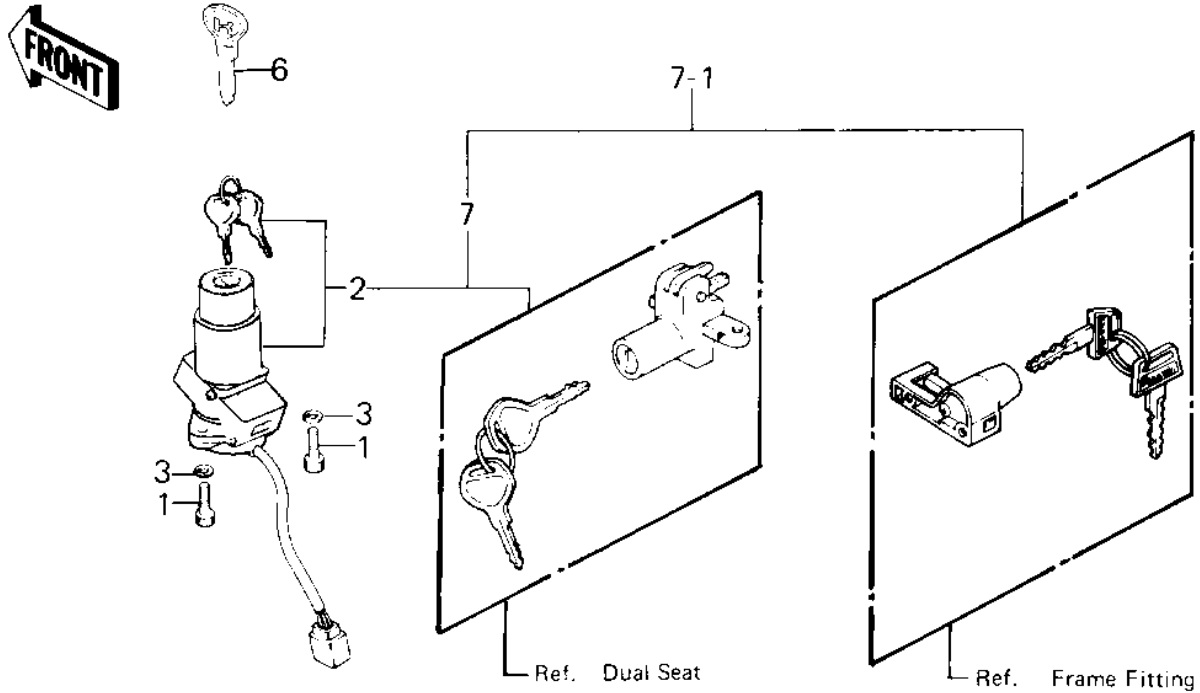

1980 KZ550-A1 PARTS DIAGRAM

IGNITION SWITCH/LOCKS/REFLECTORS ('80-'8)

1980 KZ550-A1 PARTS LIST

IGNITION SWITCH/LOCKS/REFLECTORS ('80-'8

ITEM NAME	PART NUMBER	QUANTITY
BOLT, SOCKET 6X16 (Ref # 1)	120Q0616	2
SWITCH ASSY,IGNITION (Ref # 2)	27005-5014	1
WASHER SPRING 6MM (Ref # 3)	461F0600	2
SWITCH-BRAKE LAMP (Ref # 4)	27010-017	1
SPRING,BRAKE LAMP SW (Ref # 5)	92081-1146	1
KEY-LOCK,BLANK (Ref # 6)	27008-1103	1
LOCK ASSY,KZ550A1 (Ref # 7)	27004-5016	(1
LOCK ASSY (Ref # 7-1)	27004-5099	(1
REFLECTOR,REFLEX (Ref # 8)	28012-016	2
DAMPER RUBBER,REFLECT (Ref # 9)	92094-011	2