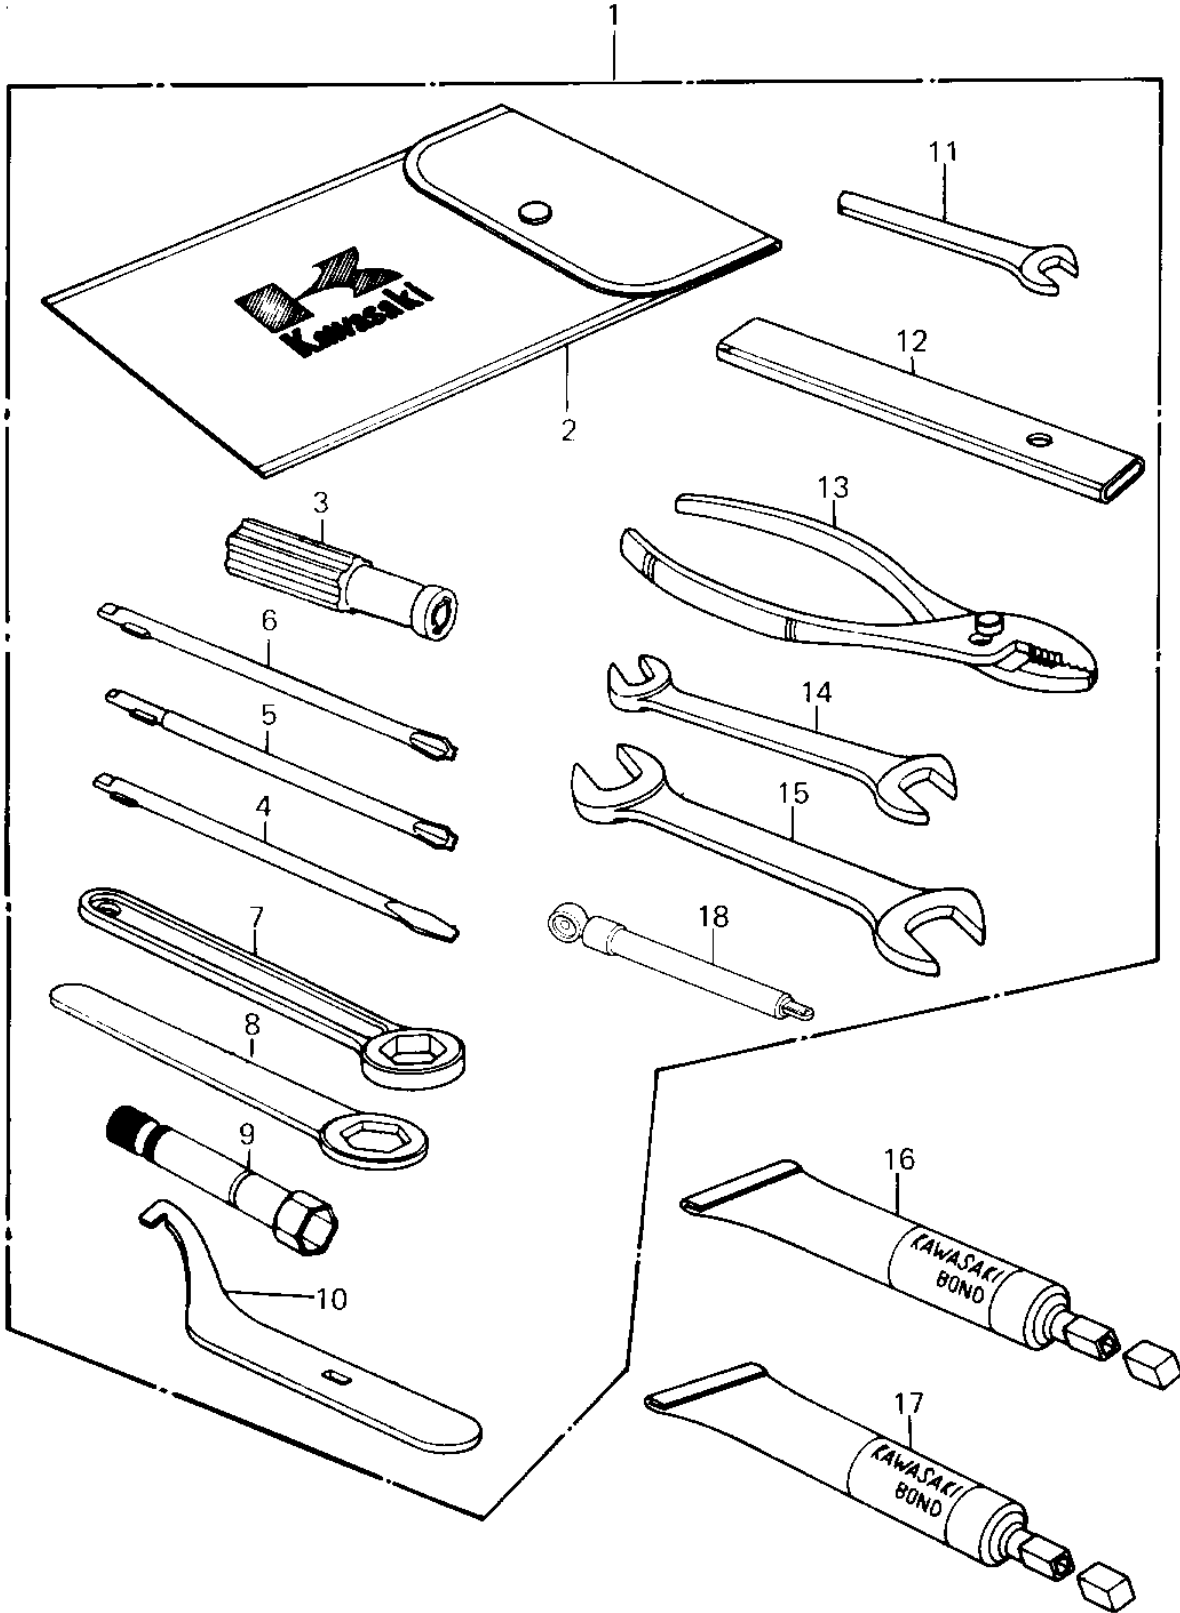

1980 KZ550-A1 PARTS DIAGRAM

OWNER TOOLS ('80-'81 A1/A2)

1980 KZ550-A1 PARTS LIST

OWNER TOOLS ('80-'81 A1/A2)

ITEM NAME	PART NUMBER	QUANTITY
TOOL KIT (Ref # 1)	56007-1060	1
TOOL KIT (Ref # 1)	56007-1070	1
BAG,TOOL (Ref # 2)	56008-009	1
GRIP,SCREW DRIVER (Ref # 3)	92106-1001	1
92107-1052 (Canada) (Ref # 4)	92107-007	1
TOOL-DRIVER (Ref # 5)	92107-1052	1
92107-1002 (Canada) (Ref # 6)	92107-008	1
TOOL-WRENCH,BOX END,2 (Ref # 7)	92110-1147	1
TOOL-WRENCH,BOX END,1 (Ref # 8)	92110-1151	1
TOOL-WRENCH,BOX END,2 (Ref # 8)	92110-1148	1
WRENCH,SPARK PLUG (Ref # 9)	92110-1018	1
WRENCH,HOOK (Ref # 10)	92110-1019	1
WRENCH,OPEN END,10M/M (Ref # 11)	92110-1031	1
WRENCH,OPEN END,19M/M (Ref # 11)	92110-1004	1
WRENCH,OPEN END,19M/M (Ref # 12)	92111-004	1
PLIERS,160MM (Ref # 13)	92112-003	1
WRENCH,OPEN END,12X13 (Ref # 14)	92126-002	1
TOOL-WRENCH,OPEN END (Ref # 14)	92110-1038	1
TOOL-WRENCH,OPEN END, (Ref # 15)	92110-1153	1
LIQUID GASKET (Ref # 16)	92104-002	(1
BOND,#10 (Ref # 17)	56019-120	(1
GAUGE,AIR,3.5KG/CM2 (Ref # 18)	52005-1031	1