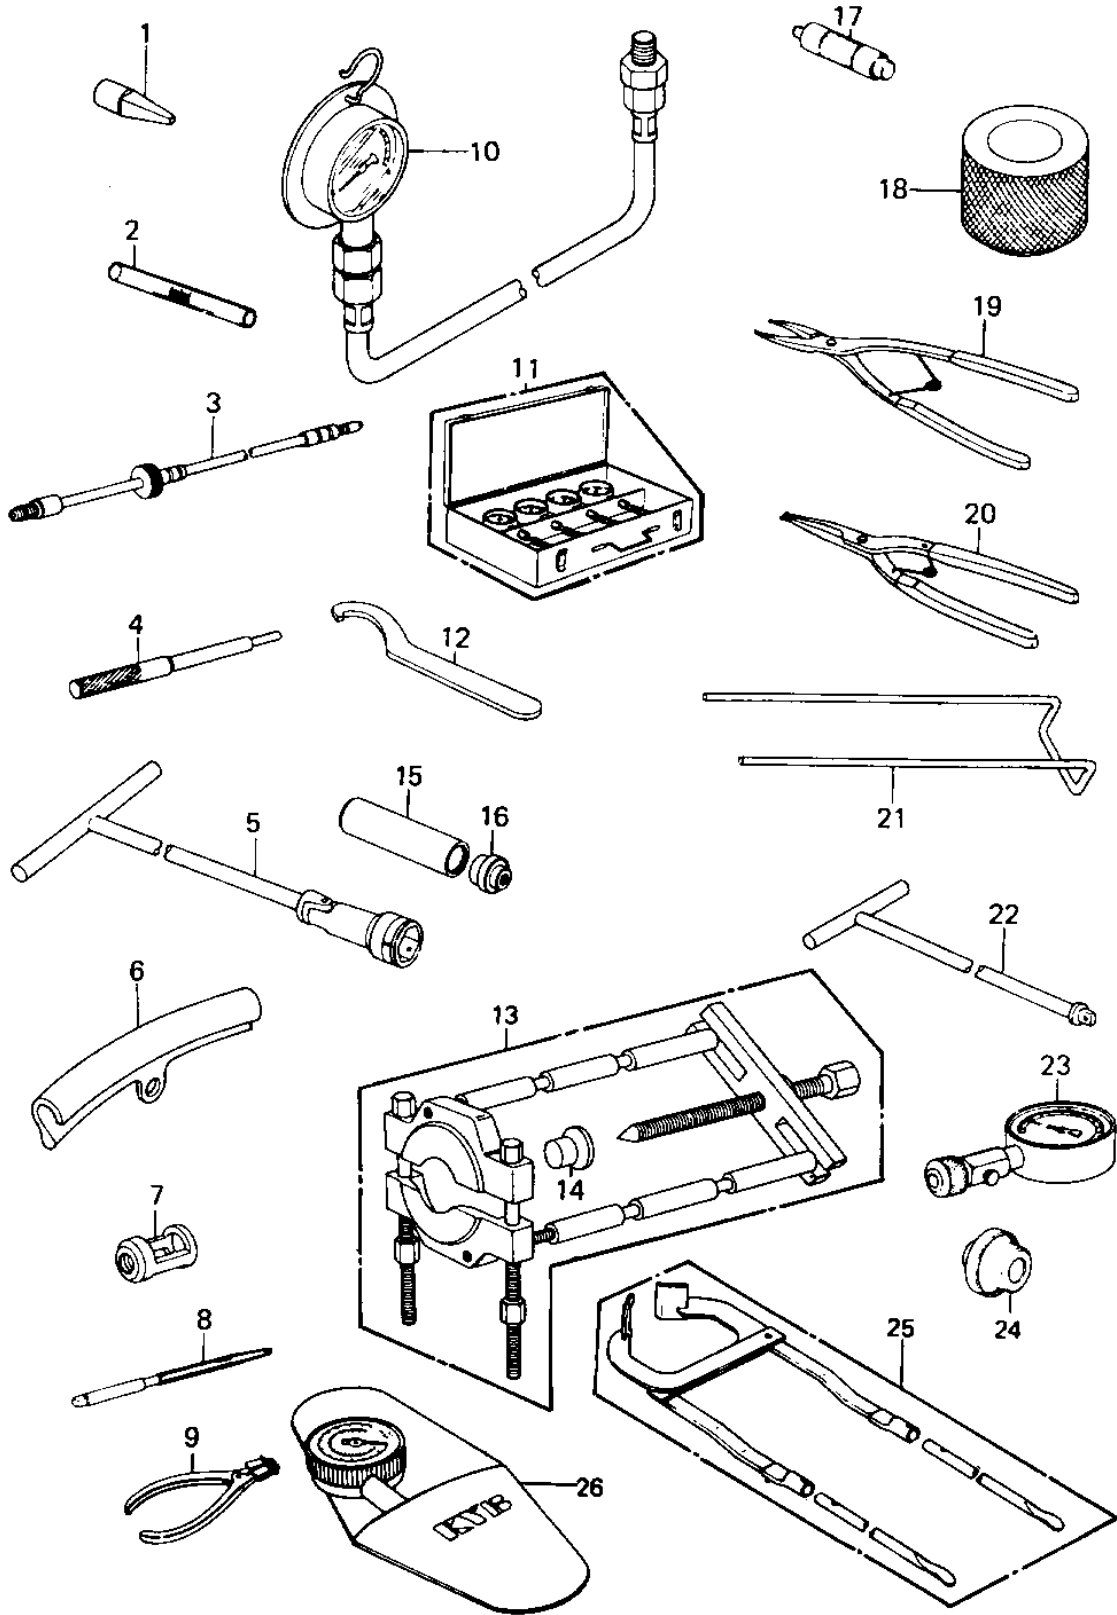

1980 KZ550-A1 PARTS DIAGRAM

SPECIAL SERVICE TOOLS "A" ('80-'81 A1/A2)

1980 KZ550-A1 PARTS LIST

SPECIAL SERVICE TOOLS "A" ('80-'81 A1/A2)

ITEM NAME	PART NUMBER	QUANTITY
ADAPTER,FORK CYL HLDR (Ref # 1)	57001-1011	1
GAUGE-FUEL LEVEL (Ref # 2)	57001-1017	1
GAUGE-CMP ADPTR 12MM (Ref # 3)	57001-1018	1
ARBOR,VALVE GUIDE (Ref # 4)	57001-1021	1
WRENCH,SPARK PLUG (Ref # 5)	57001-1024	1
PROTECTOR-BEAD (Ref # 6)	57001-1063	1
ADAPTER,VALVE SPRING (Ref # 7)	57001-1078	1
REAMER-VALVE GUIDE (Ref # 8)	57001-1079	1
PLIERS-PISTON RING (Ref # 9)	57001-115	1
GUAGE,OIL PRESSURE (Ref # 10)	57001-125	1
*** N.L.A.*** (Canada) (Ref # 11)	57001-127	1
57001-1100 (Canada) (Ref # 12)	57001-134	1
PULLER,STEM BEARING (Ref # 13)	57001-135	1
ADAPTER,STEM BEARING (Ref # 14)	57001-136	1
DRIVER,STEM BEARING (Ref # 15)	57001-137	1
DRIVER, STEM BEARING (Ref # 16)	57001-138	1
HOLDER, BEARING DRIVER (Ref # 17)	57001-139	1
DRIVER, FRONT FORK OIL SEAL (Ref # 18)	57001-141	1
PLIERS,CIRCLIP,INSIDE (Ref # 19)	57001-143	1
PLIERS,CIRCLIP,OUTSID (Ref # 20)	57001-144	1
57001-1336 (Canada) (Ref # 21)	57001-149	1
HANDLE,FORK CLY HOLDR (Ref # 22)	57001-183	1
GAUGE COMPRESSION (Ref # 23)	57001-221	1
*** N.L.A.*** (Canada) (Ref # 24)	57001-296	1
BREAKER-BEAD,ASSY (Ref # 25)	57001-1072	1
GAUGE,AIR (Ref # 26)	52005-1003	1